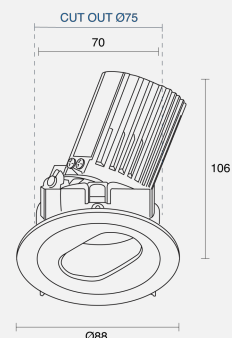

MINY ADJUSTABLE RECESSED

INDOOR / DOWNLIGHT

ambience

MAKING LIGHT WORK

PHYSICAL

Installation Method Adjustable Recessed

Dimensions (mm) Ø88mmx106mm

Cutout Size (mm) Ø75mm

Accessories Without Accessory

IP Rating IP20

Finish Textured White

Rotate Angle 360°

Tilt Angle 25°

ELECTRICAL

Wattage 10W

Forward Current 250mA

Voltage 240V

Dimming Control Phase-Cut Dimmable

RoHS

O P T I C A L

Optic	Reflector
Distribution	Narrow 23°
CCT	3000K
CRI	CRI90
System Lumen	445lm
System Efficacy	45lm/W
Light Output Ratio	70
Lifetime (L70B50)	50000hrs