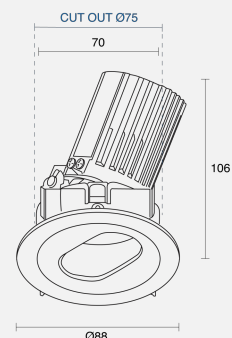

MINY ADJUSTABLE RECESSED

INDOOR / DOWNLIGHT

ambience

MAKING LIGHT WORK

PHYSICAL

Installation Method Adjustable Recessed

Dimensions (mm) Ø88mmx106mm

Cutout Size (mm) Ø75mm

Accessories Without Accessory

IP Rating IP20

Finish Textured White

Rotate Angle 360°

Tilt Angle 25°

ELECTRICAL

Wattage 10W

Forward Current 250mA

Voltage 240V

Dimming Control Phase-Cut Dimmable

RoHS

O P T I C A L

Optic	Reflector
Distribution	Narrow 23°
CCT	3000K
CRI	CRI90
System Lumen	445lm
System Efficacy	45lm/W
Light Output Ratio	70
Lifetime (L70B50)	50000hrs