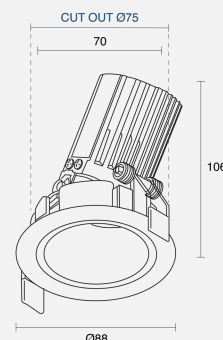

## PHYSICAL

Installation Method	Adjustable Recessed
Dimensions (mm)	Ø88mmx106mm
Cutout Size (mm)	Ø75mm
Accessories	Without Accessory
IP Rating	IP20
Finish	Textured White
Rotate Angle	360°
Tilt Angle	25°

## ELECTRICAL

Wattage	10W
Forward Current	250mA
Voltage	240V
Dimming Control	Phase-Cut Dimmable

RoHS

**O P T I C A L**

Optic	Reflector
Distribution	Medium 28°
CCT	3000K
CRI	CRI90
System Lumen	689lm
System Efficacy	69lm/W
Light Output Ratio	70
Lifetime (L70B50)	50000hrs