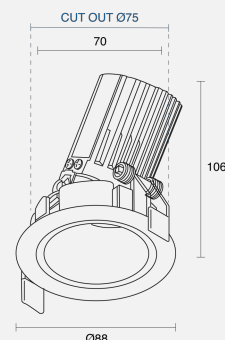

## PHYSICAL

Installation Method Adjustable Recessed

Dimensions (mm) Ø88mmx106mm

Cutout Size (mm) Ø75mm

Accessories Without Accessory

IP Rating IP20

Finish Textured White

Rotate Angle 360°

Tilt Angle 25°

## ELECTRICAL

Wattage 10W

Forward Current 250mA

Voltage 240V

Dimming Control Phase-Cut Dimmable

RoHS

**O P T I C A L**

Optic	Reflector
Distribution	Medium 28°
CCT	3000K
CRI	CRI90
System Lumen	689lm
System Efficacy	69lm/W
Light Output Ratio	70
Lifetime (L70B50)	50000hrs