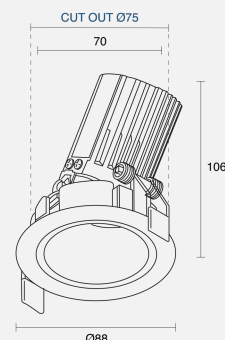

## PHYSICAL

Installation Method	Adjustable Recessed
Dimensions (mm)	Ø88mmx106mm
Cutout Size (mm)	Ø75mm
Accessories	Without Accessory
IP Rating	IP20
Finish	Textured White
Rotate Angle	360°
Tilt Angle	25°

## ELECTRICAL

Wattage	10W
Forward Current	250mA
Voltage	240V
Dimming Control	Phase-Cut Dimmable

RoHS

**O P T I C A L**

Optic	Reflector
Distribution	Medium 28°
CCT	3000K
CRI	CRI90
System Lumen	689lm
System Efficacy	69lm/W
Light Output Ratio	70
Lifetime (L70B50)	50000hrs