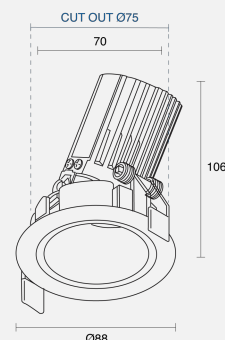

MEENY ADJUSTABLE RECESSED

INDOOR / DOWNLIGHT

ambience

MAKING LIGHT WORK

PHYSICAL

Installation Method	Adjustable Recessed
Dimensions (mm)	Ø88mmx106mm
Cutout Size (mm)	Ø75mm
Accessories	Without Accessory
IP Rating	IP20
Finish	Textured White
Rotate Angle	360°
Tilt Angle	25°

ELECTRICAL

Wattage	10W
Forward Current	250mA
Voltage	240V
Dimming Control	Phase-Cut Dimmable

RoHS

O P T I C A L

Optic	Reflector
Distribution	Medium 28°
CCT	3000K
CRI	CRI90
System Lumen	689lm
System Efficacy	69lm/W
Light Output Ratio	70
Lifetime (L70B50)	50000hrs