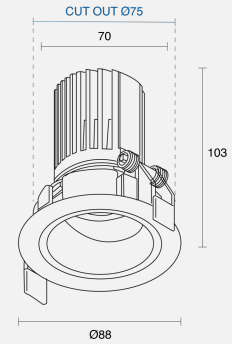

EENY FIXED RECESSED

INDOOR / DOWNLIGHT

ambience

MAKING LIGHT WORK

PHYSICAL

Installation Method	Fixed Recessed
Dimensions (mm)	Ø88mmx103mm
Cutout Size (mm)	Ø75mm
Accessories	Without Accessory
IP Rating	IP20
Finish	Textured White

ELECTRICAL

Wattage	10W
Forward Current	250mA
Voltage	240V
Dimming Control	Phase-Cut Dimmable

MEDIUM

RoHS

O P T I C A L

Optic	Reflector
Distribution	Medium 32°
CCT	3000K
CRI	CRI90
System Lumen	602lm
System Efficacy	60lm/W
Light Output Ratio	70
Lifetime (L70B50)	50000hrs