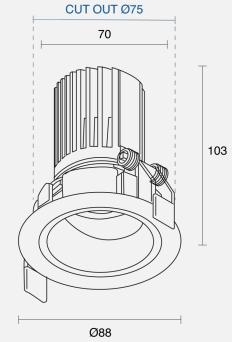

## PHYSICAL

Installation Method	Fixed Recessed
Dimensions (mm)	Ø88mmx103mm
Cutout Size (mm)	Ø75mm
Accessories	Without Accessory
IP Rating	IP20
Finish	Textured White

## ELECTRICAL

Wattage	10W
Forward Current	250mA
Voltage	240V
Dimming Control	Phase-Cut Dimmable

MEDIUM

RoHS

**O P T I C A L**

Optic	Reflector
Distribution	Medium 32°
CCT	3000K
CRI	CRI90
System Lumen	602lm
System Efficacy	60lm/W
Light Output Ratio	70
Lifetime (L70B50)	50000hrs