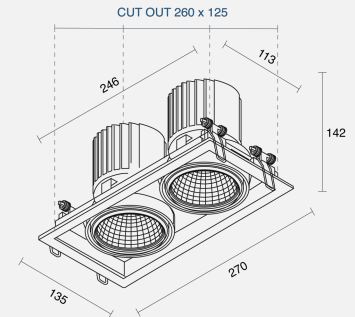

BRAVADO TWIN ADJUSTABLE RECESSED

INDOOR / DOWNLIGHT

ambience

MAKING LIGHT WORK

PHYSICAL

Installation Method	Adjustable Recessed
Dimensions (mm)	270mmx135mmx142mm
Cutout Size (mm)	260mmx125mm
Accessories	Without Accessory
IP Rating	IP20
Finish	Textured White
Tilt Angle	20°

ELECTRICAL

Wattage	56W
Forward Current	700mA
Voltage	240V
Dimming Control	Phase-Cut Dimmable

RoHS

O P T I C A L

Optic	Reflector
Distribution	Medium 25°
CCT	3000K
CRI	CRI90
System Lumen	5342lm
System Efficacy	95lm/W
Light Output Ratio	70
Lifetime (L70B50)	50000hrs