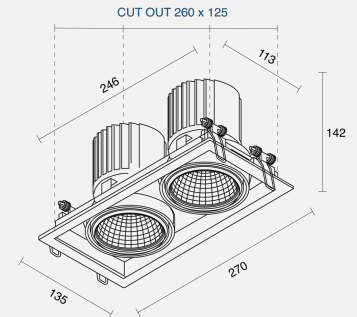

BRAVADO TWIN ADJUSTABLE RECESSED

INDOOR / DOWNLIGHT

ambience

MAKING LIGHT WORK

PHYSICAL

Installation Method	Adjustable Recessed
Dimensions (mm)	270mmx135mmx142mm
Cutout Size (mm)	260mmx125mm
Accessories	Without Accessory
IP Rating	IP20
Finish	Textured White
Tilt Angle	20°

ELECTRICAL

Wattage	56W
Forward Current	700mA
Voltage	240V
Dimming Control	Phase-Cut Dimmable

RoHS

O P T I C A L

Optic	Reflector
Distribution	Medium 25°
CCT	3000K
CRI	CRI90
System Lumen	5342lm
System Efficacy	95lm/W
Light Output Ratio	70
Lifetime (L70B50)	50000hrs