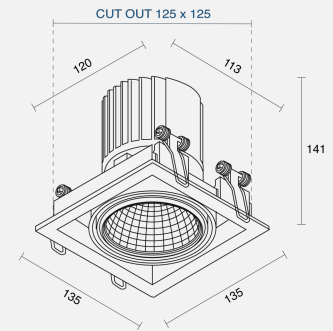

BRAVADO SQUARE ADJUSTABLE RECESSED

INDOOR / DOWNLIGHT

ambience

MAKING LIGHT WORK

PHYSICAL

Installation Method	Adjustable Recessed
Dimensions (mm)	135mmx135mmx141mm
Cutout Size (mm)	125mmx125mm
Accessories	Without Accessory
IP Rating	IP20
Finish	Textured White
Tilt Angle	20°

ELECTRICAL

Wattage	28W
Forward Current	700mA
Voltage	240V
Dimming Control	Phase-Cut Dimmable

RoHS

O P T I C A L

Optic	Reflector
Distribution	Medium 25°
CCT	3000K
CRI	CRI90
System Lumen	2671lm
System Efficacy	95lm/W
Light Output Ratio	70
Lifetime (L70B50)	50000hrs

IP20**A D D I T I O N A L**

LED Module	Standard Tridonic SLE G7
LED Driver	Remote
Warranty	3 Years

Order Code: ADN90AR01.930STM.28W1001

Bravado Square Adj Rec Downlight White CRI90 3000K 2671lm 25° 28W 700mA Phase-Cut Dim