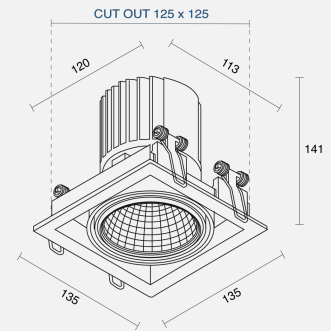

BRAVADO SQUARE ADJUSTABLE RECESSED

INDOOR / DOWNLIGHT

ambience

MAKING LIGHT WORK

PHYSICAL

Installation Method	Adjustable Recessed
Dimensions (mm)	135mmx135mmx141mm
Cutout Size (mm)	125mmx125mm
Accessories	Without Accessory
IP Rating	IP20
Finish	Textured White
Tilt Angle	20°

ELECTRICAL

Wattage	28W
Forward Current	700mA
Voltage	240V
Dimming Control	Phase-Cut Dimmable

RoHS

O P T I C A L

Optic	Reflector
Distribution	Medium 25°
CCT	3000K
CRI	CRI90
System Lumen	2671lm
System Efficacy	95lm/W
Light Output Ratio	70
Lifetime (L70B50)	50000hrs