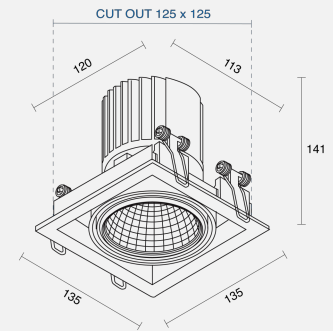

BRAVADO SQUARE ADJUSTABLE RECESSED

INDOOR / DOWNLIGHT

ambience

MAKING LIGHT WORK

PHYSICAL

Installation Method	Adjustable Recessed
Dimensions (mm)	135mmx135mmx141mm
Cutout Size (mm)	125mmx125mm
Accessories	Without Accessory
IP Rating	IP20
Finish	Textured White
Tilt Angle	20°

ELECTRICAL

Wattage	28W
Forward Current	700mA
Voltage	240V
Dimming Control	Phase-Cut Dimmable

RoHS

O P T I C A L

Optic	Reflector
Distribution	Medium 25°
CCT	3000K
CRI	CRI90
System Lumen	2671lm
System Efficacy	95lm/W
Light Output Ratio	70
Lifetime (L70B50)	50000hrs

IP20**A D D I T I O N A L**

LED Module	Standard Tridonic SLE G7
LED Driver	Remote
Warranty	3 Years

Order Code: ADN90AR01.930STM.28W1001

Bravado Square Adj Rec Downlight White CRI90 3000K 2671lm 25° 28W 700mA Phase-Cut Dim