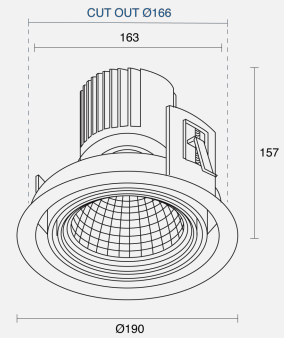

## PHYSICAL

Installation Method	Adjustable Recessed
Dimensions (mm)	Ø190mmx157mm
Cutout Size (mm)	Ø166mm
Accessories	Without Accessory
IP Rating	IP20
Finish	Textured White
Tilt Angle	20°

## ELECTRICAL

Wattage	28W
Forward Current	700mA
Voltage	240V
Dimming Control	Phase-Cut Dimmable

RoHS

**O P T I C A L**

Optic	Reflector
Distribution	Medium 25°
CCT	3000K
CRI	CRI90
System Lumen	2671lm
System Efficacy	95lm/W
Light Output Ratio	70
Lifetime (L70B50)	50000hrs