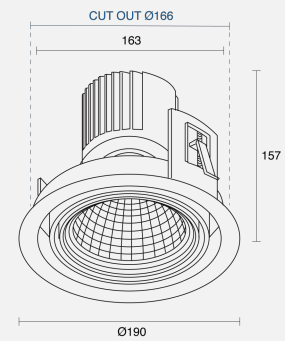

BRAVADO ROUND ADJUSTABLE RECESSED

INDOOR / DOWNLIGHT

ambience

MAKING LIGHT WORK

PHYSICAL

Installation Method	Adjustable Recessed
Dimensions (mm)	Ø190mmx157mm
Cutout Size (mm)	Ø166mm
Accessories	Without Accessory
IP Rating	IP20
Finish	Textured White
Tilt Angle	20°

ELECTRICAL

Wattage	28W
Forward Current	700mA
Voltage	240V
Dimming Control	Phase-Cut Dimmable

RoHS

O P T I C A L

Optic	Reflector
Distribution	Medium 25°
CCT	3000K
CRI	CRI90
System Lumen	2671lm
System Efficacy	95lm/W
Light Output Ratio	70
Lifetime (L70B50)	50000hrs

IP20**A D D I T I O N A L**

LED Module	Standard Tridonic SLE G7
LED Driver	Remote
Warranty	3 Years

Order Code: **ADN89AR01.930STM.28W1001**

Bravado Round Adj Rec Downlight White CRI90 3000K 2671lm 25° 28W 700mA Phase-Cut Dim