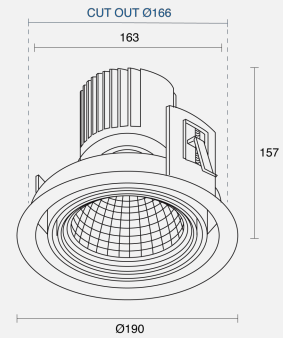

## PHYSICAL

Installation Method	Adjustable Recessed
Dimensions (mm)	Ø190mmx157mm
Cutout Size (mm)	Ø166mm
Accessories	Without Accessory
IP Rating	IP20
Finish	Textured White
Tilt Angle	20°

## ELECTRICAL

Wattage	28W
Forward Current	700mA
Voltage	240V
Dimming Control	Phase-Cut Dimmable

RoHS

**O P T I C A L**

Optic	Reflector
Distribution	Medium 25°
CCT	3000K
CRI	CRI90
System Lumen	2671lm
System Efficacy	95lm/W
Light Output Ratio	70
Lifetime (L70B50)	50000hrs