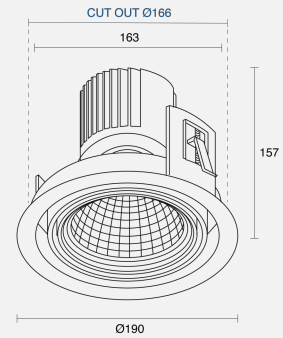

BRAVADO ROUND ADJUSTABLE RECESSED

INDOOR / DOWNLIGHT

ambience

MAKING LIGHT WORK

PHYSICAL

| | |
|---------------------|---------------------|
| Installation Method | Adjustable Recessed |
| Dimensions (mm) | Ø190mmx157mm |
| Cutout Size (mm) | Ø166mm |
| Accessories | Without Accessory |
| IP Rating | IP20 |
| Finish | Textured White |
| Tilt Angle | 20° |

ELECTRICAL

| | |
|-----------------|--------------------|
| Wattage | 28W |
| Forward Current | 700mA |
| Voltage | 240V |
| Dimming Control | Phase-Cut Dimmable |

RoHS

O P T I C A L

| | |
|--------------------|------------|
| Optic | Reflector |
| Distribution | Medium 25° |
| CCT | 3000K |
| CRI | CRI90 |
| System Lumen | 2671lm |
| System Efficacy | 95lm/W |
| Light Output Ratio | 70 |
| Lifetime (L70B50) | 50000hrs |

Bravado Round Adj Rec Downlight White CRI90 3000K 2671lm 25° 28W 700mA Phase-Cut Dim