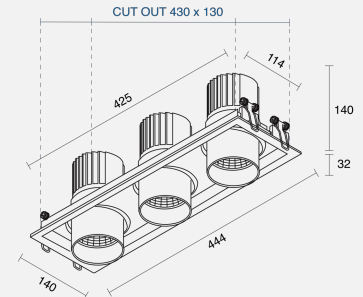

FLUX TRIPLE ADJUSTABLE RECESSED

INDOOR / DOWNLIGHT

ambience

MAKING LIGHT WORK

PHYSICAL

Size	S
Installation Method	Adjustable Recessed
Dimensions (mm)	444mmx140mmx172mm
Cutout Size (mm)	430mmx130mm
Accessories	Without Accessory
IP Rating	IP20
Finish	Textured White
Tilt Angle	24°

ELECTRICAL

Wattage	60W
Forward Current	500mA
Voltage	240V
Dimming Control	Phase-Cut Dimmable

RoHS

O P T I C A L

Optic	Reflector
Distribution	Medium 24°
CCT	3000K
CRI	CRI90
System Lumen	4968lm
System Efficacy	83lm/W
Light Output Ratio	70
Lifetime (L70B50)	50000hrs