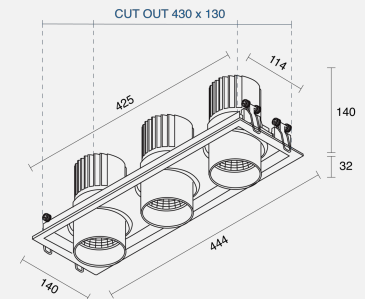

FLUX TRIPLE ADJUSTABLE RECESSED

INDOOR / DOWNLIGHT

ambience

MAKING LIGHT WORK

PHYSICAL

Size	S
Installation Method	Adjustable Recessed
Dimensions (mm)	444mmx140mmx172mm
Cutout Size (mm)	430mmx130mm
Accessories	Without Accessory
IP Rating	IP20
Finish	Textured White
Tilt Angle	24°

ELECTRICAL

Wattage	60W
Forward Current	500mA
Voltage	240V
Dimming Control	Phase-Cut Dimmable

RoHS

O P T I C A L

Optic	Reflector
Distribution	Medium 24°
CCT	3000K
CRI	CRI90
System Lumen	4968lm
System Efficacy	83lm/W
Light Output Ratio	70
Lifetime (L70B50)	50000hrs