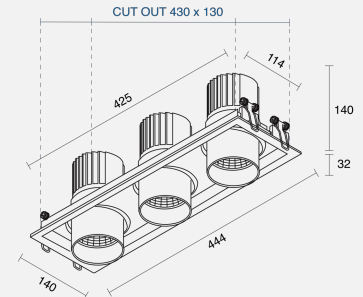

FLUX TRIPLE ADJUSTABLE RECESSED

INDOOR / DOWNLIGHT

ambience

MAKING LIGHT WORK

PHYSICAL

Size	S
Installation Method	Adjustable Recessed
Dimensions (mm)	444mmx140mmx172mm
Cutout Size (mm)	430mmx130mm
Accessories	Without Accessory
IP Rating	IP20
Finish	Textured White
Tilt Angle	24°

ELECTRICAL

Wattage	60W
Forward Current	500mA
Voltage	240V
Dimming Control	Phase-Cut Dimmable

RoHS