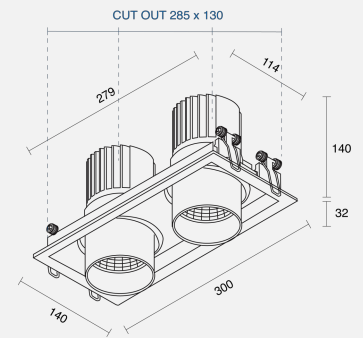

FLUX TWIN ADJUSTABLE RECESSED

INDOOR / DOWNLIGHT

ambience

MAKING LIGHT WORK

PHYSICAL

| | |
|---------------------|---------------------|
| Size | S |
| Installation Method | Adjustable Recessed |
| Dimensions (mm) | 300mmx140mmx172mm |
| Cutout Size (mm) | 285mmx130mm |
| Accessories | Without Accessory |
| IP Rating | IP20 |
| Finish | Textured White |
| Tilt Angle | 24° |

ELECTRICAL

| | |
|-----------------|--------------------|
| Wattage | 40W |
| Forward Current | 500mA |
| Voltage | 240V |
| Dimming Control | Phase-Cut Dimmable |

RoHS

O P T I C A L

| | |
|--------------------|------------|
| Optic | Reflector |
| Distribution | Medium 24° |
| CCT | 3000K |
| CRI | CRI90 |
| System Lumen | 3312lm |
| System Efficacy | 83lm/W |
| Light Output Ratio | 70 |
| Lifetime (L70B50) | 50000hrs |

IP20**A D D I T I O N A L**

| | |
|------------|--------------------------|
| LED Module | Standard Tridonic SLE G7 |
| LED Driver | Remote |
| Warranty | 3 Years |

Order Code: ADN87AR01.930STM.40W1001

Flux S Twin Adj Rec Downlight White CRI90 3000K 3312lm 24° 2x20W 500mA Phase-Cut Dim