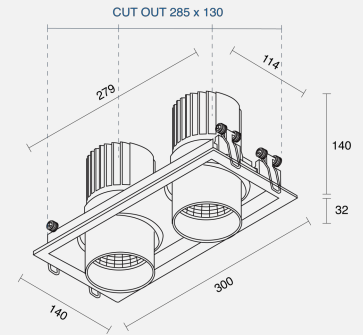

FLUX TWIN ADJUSTABLE RECESSED

INDOOR / DOWNLIGHT

ambience

MAKING LIGHT WORK

PHYSICAL

Size	S
Installation Method	Adjustable Recessed
Dimensions (mm)	300mmx140mmx172mm
Cutout Size (mm)	285mmx130mm
Accessories	Without Accessory
IP Rating	IP20
Finish	Textured White
Tilt Angle	24°

ELECTRICAL

Wattage	40W
Forward Current	500mA
Voltage	240V
Dimming Control	Phase-Cut Dimmable

RoHS

O P T I C A L

Optic	Reflector
Distribution	Medium 24°
CCT	3000K
CRI	CRI90
System Lumen	3312lm
System Efficacy	83lm/W
Light Output Ratio	70
Lifetime (L70B50)	50000hrs