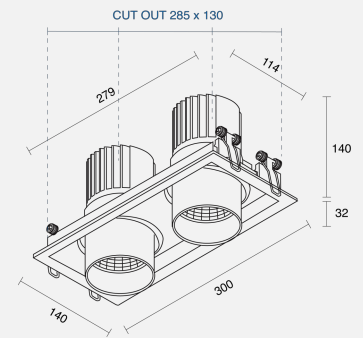

FLUX TWIN ADJUSTABLE RECESSED

INDOOR / DOWNLIGHT

ambience

MAKING LIGHT WORK

PHYSICAL

Size	S
Installation Method	Adjustable Recessed
Dimensions (mm)	300mmx140mmx172mm
Cutout Size (mm)	285mmx130mm
Accessories	Without Accessory
IP Rating	IP20
Finish	Textured White
Tilt Angle	24°

ELECTRICAL

Wattage	40W
Forward Current	500mA
Voltage	240V
Dimming Control	Phase-Cut Dimmable

RoHS

O P T I C A L

Optic	Reflector
Distribution	Medium 24°
CCT	3000K
CRI	CRI90
System Lumen	3312lm
System Efficacy	83lm/W
Light Output Ratio	70
Lifetime (L70B50)	50000hrs