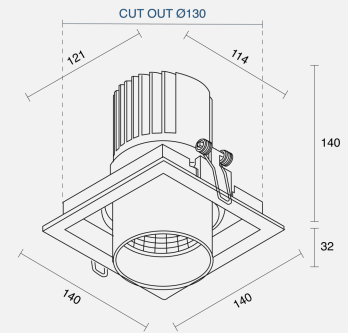

FLUX SQUARE ADJUSTABLE RECESSED

INDOOR / DOWNLIGHT

ambience

MAKING LIGHT WORK

PHYSICAL

| | |
|---------------------|---------------------|
| Size | S |
| Installation Method | Adjustable Recessed |
| Dimensions (mm) | 140mmx140mmx172mm |
| Cutout Size (mm) | 130mmx130mm |
| Accessories | Without Accessory |
| IP Rating | IP20 |
| Finish | Textured White |
| Tilt Angle | 24° |

ELECTRICAL

| | |
|-----------------|--------------------|
| Wattage | 20W |
| Forward Current | 500mA |
| Voltage | 240V |
| Dimming Control | Phase-Cut Dimmable |

RoHS

O P T I C A L

| | |
|--------------------|------------|
| Optic | Reflector |
| Distribution | Medium 24° |
| CCT | 3000K |
| CRI | CRI90 |
| System Lumen | 1656lm |
| System Efficacy | 83lm/W |
| Light Output Ratio | 70 |
| Lifetime (L70B50) | 50000hrs |

IP20**A D D I T I O N A L**

| | |
|------------|--------------------------|
| LED Module | Standard Tridonic SLE G7 |
| LED Driver | Remote |
| Warranty | 3 Years |

Order Code: ADN86AR01.930STM.20W1001

Flux S Square Adj Rec Downlight White CRI90 3000K 1656lm 24° 20W 500mA Phase-Cut Dim