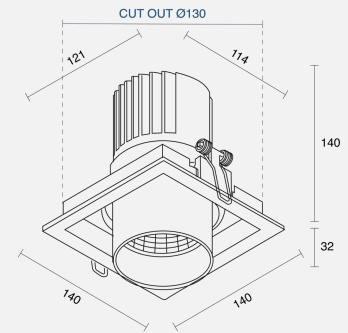

FLUX SQUARE ADJUSTABLE RECESSED

INDOOR / DOWNLIGHT

ambience

MAKING LIGHT WORK

PHYSICAL

Size	S
Installation Method	Adjustable Recessed
Dimensions (mm)	140mmx140mmx172mm
Cutout Size (mm)	130mmx130mm
Accessories	Without Accessory
IP Rating	IP20
Finish	Textured White
Tilt Angle	24°

ELECTRICAL

Wattage	20W
Forward Current	500mA
Voltage	240V
Dimming Control	Phase-Cut Dimmable

RoHS

O P T I C A L

Optic	Reflector
Distribution	Medium 24°
CCT	3000K
CRI	CRI90
System Lumen	1656lm
System Efficacy	83lm/W
Light Output Ratio	70
Lifetime (L70B50)	50000hrs