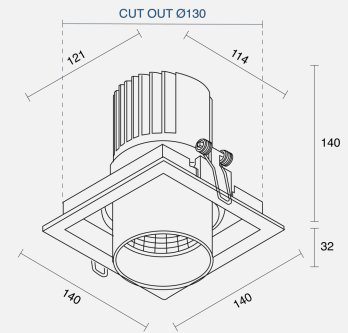

FLUX SQUARE ADJUSTABLE RECESSED

INDOOR / DOWNLIGHT

ambience

MAKING LIGHT WORK

PHYSICAL

Size	S
Installation Method	Adjustable Recessed
Dimensions (mm)	140mmx140mmx172mm
Cutout Size (mm)	130mmx130mm
Accessories	Without Accessory
IP Rating	IP20
Finish	Textured White
Tilt Angle	24°

ELECTRICAL

Wattage	20W
Forward Current	500mA
Voltage	240V
Dimming Control	Phase-Cut Dimmable

RoHS

O P T I C A L

Optic	Reflector
Distribution	Medium 24°
CCT	3000K
CRI	CRI90
System Lumen	1656lm
System Efficacy	83lm/W
Light Output Ratio	70
Lifetime (L70B50)	50000hrs