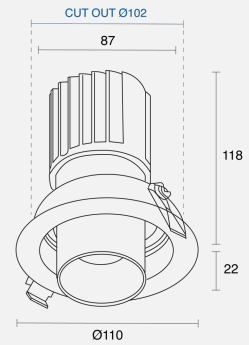

FLUX ROUND ADJUSTABLE RECESSED

INDOOR / DOWNLIGHT

ambience

MAKING LIGHT WORK

PHYSICAL

Size	XS
Installation Method	Adjustable Recessed
Dimensions (mm)	Ø110mmx140mm
Cutout Size (mm)	Ø102mm
Accessories	Without Accessory
IP Rating	IP20
Finish	Textured White
Tilt Angle	25°

ELECTRICAL

Wattage	10W
Forward Current	250mA
Voltage	240V
Dimming Control	Phase-Cut Dimmable

RoHS

O P T I C A L

Optic	Reflector
Distribution	Wide 33°
CCT	3000K
CRI	CRI90
System Lumen	669lm
System Efficacy	67lm/W
Light Output Ratio	70
Lifetime (L70B50)	50000hrs

IP20**A D D I T I O N A L**

LED Module	Standard Tridonic SLE G7
LED Driver	Remote
Warranty	3 Years

Order Code: **ADN82AR01.930STW.10W1001**

Flux XS Round Adj Rec Downlight White CRI90 3000K 669lm 33° 10W 250mA Phase-Cut Dim