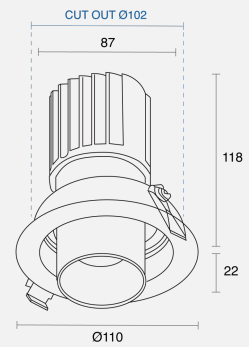

FLUX ROUND ADJUSTABLE RECESSED

INDOOR / DOWNLIGHT

ambience

MAKING LIGHT WORK

PHYSICAL

Size	XS
Installation Method	Adjustable Recessed
Dimensions (mm)	Ø110mmx140mm
Cutout Size (mm)	Ø102mm
Accessories	Without Accessory
IP Rating	IP20
Finish	Textured White
Tilt Angle	25°

ELECTRICAL

Wattage	10W
Forward Current	250mA
Voltage	240V
Dimming Control	Phase-Cut Dimmable

RoHS

O P T I C A L

Optic	Reflector
Distribution	Wide 33°
CCT	3000K
CRI	CRI90
System Lumen	669lm
System Efficacy	67lm/W
Light Output Ratio	70
Lifetime (L70B50)	50000hrs

IP20**A D D I T I O N A L**

LED Module	Standard Tridonic SLE G7
LED Driver	Remote
Warranty	3 Years

Order Code: **ADN82AR01.930STW.10W1001**

Flux XS Round Adj Rec Downlight White CRI90 3000K 669lm 33° 10W 250mA Phase-Cut Dim