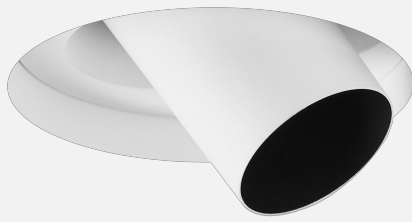

FLOW TRIMLESS ADJUSTABLE RECESSED

INDOOR / DOWNLIGHT

ambience

MAKING LIGHT WORK

PHYSICAL

Size	XS
Installation Method	Adjustable Recessed
Dimensions (mm)	Ø180mmx196mm
Cutout Size (mm)	Ø130mm
Accessories	Without Accessory
IP Rating	IP20
Finish	Textured White
Tilt Angle	38°

ELECTRICAL

Wattage	15W
Forward Current	350mA
Voltage	240V
Dimming Control	Phase-Cut Dimmable

NARROW

RoHS

O P T I C A L

Optic	Reflector
Distribution	Narrow 18°
CCT	3000K
CRI	CRI90
System Lumen	566lm
System Efficacy	38lm/W
Light Output Ratio	40
Lifetime (L70B50)	50000hrs