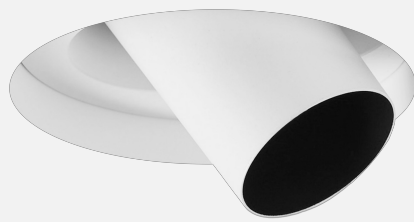

# FLOW TRIMLESS ADJUSTABLE RECESSED

INDOOR / DOWNLIGHT

ambience

MAKING LIGHT WORK

## PHYSICAL

Size	XS
Installation Method	Adjustable Recessed
Dimensions (mm)	Ø180mmx196mm
Cutout Size (mm)	Ø130mm
Accessories	Without Accessory
IP Rating	IP20
Finish	Textured White
Tilt Angle	38°

## ELECTRICAL

Wattage	15W
Forward Current	350mA
Voltage	240V
Dimming Control	Phase-Cut Dimmable

NARROW

RoHS

**O P T I C A L**

Optic	Reflector
Distribution	Narrow 18°
CCT	3000K
CRI	CRI90
System Lumen	566lm
System Efficacy	38lm/W
Light Output Ratio	40
Lifetime (L70B50)	50000hrs