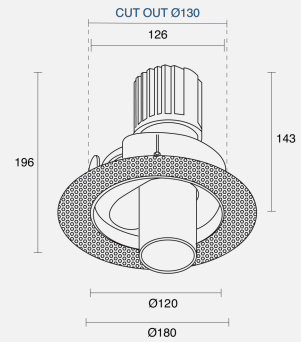

FLOW TRIMLESS ADJUSTABLE RECESSED

INDOOR / DOWNLIGHT

ambience

MAKING LIGHT WORK

PHYSICAL

Size	XS
Installation Method	Adjustable Recessed
Dimensions (mm)	Ø180mmx196mm
Cutout Size (mm)	Ø130mm
Accessories	Without Accessory
IP Rating	IP20
Finish	Textured White
Tilt Angle	38°

ELECTRICAL

Wattage	15W
Forward Current	350mA
Voltage	240V
Dimming Control	Phase-Cut Dimmable

NARROW

RoHS

O P T I C A L

Optic	Reflector
Distribution	Narrow 18°
CCT	3000K
CRI	CRI90
System Lumen	566lm
System Efficacy	38lm/W
Light Output Ratio	40
Lifetime (L70B50)	50000hrs

IP20**A D D I T I O N A L**

LED Module	Standard Tridonic SLE G7
LED Driver	Remote
Warranty	3 Years

Order Code: ADN81AR01.930STN.15W1001

Flow XS Trimless Adj Rec Downlight White CRI90 3000K 566lm 18° 15W 350mA Phase-Cut Dim