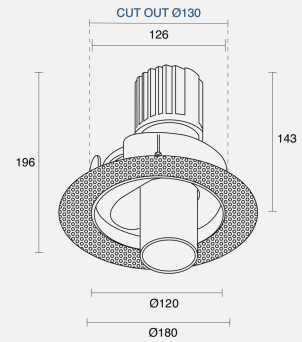

FLOW TRIMLESS ADJUSTABLE RECESSED

INDOOR / DOWNLIGHT

ambience

MAKING LIGHT WORK

PHYSICAL

Size	XS
Installation Method	Adjustable Recessed
Dimensions (mm)	Ø180mmx196mm
Cutout Size (mm)	Ø130mm
Accessories	Without Accessory
IP Rating	IP20
Finish	Textured White
Tilt Angle	38°

ELECTRICAL

Wattage	15W
Forward Current	350mA
Voltage	240V
Dimming Control	Phase-Cut Dimmable

NARROW

RoHS

O P T I C A L

Optic	Reflector
Distribution	Narrow 18°
CCT	3000K
CRI	CRI90
System Lumen	566lm
System Efficacy	38lm/W
Light Output Ratio	40
Lifetime (L70B50)	50000hrs

IP20**A D D I T I O N A L**

LED Module	Standard Tridonic SLE G7
LED Driver	Remote
Warranty	3 Years

Order Code: ADN81AR01.930STN.15W1001

Flow XS Trimless Adj Rec Downlight White CRI90 3000K 566lm 18° 15W 350mA Phase-Cut Dim