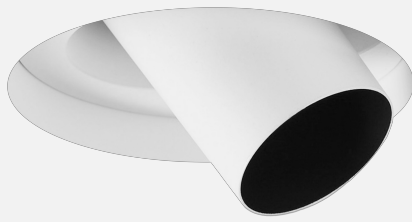

FLOW TRIMLESS ADJUSTABLE RECESSED

INDOOR / DOWNLIGHT

ambience

MAKING LIGHT WORK

PHYSICAL

Size	XS
Installation Method	Adjustable Recessed
Dimensions (mm)	Ø180mmx196mm
Cutout Size (mm)	Ø130mm
Accessories	Without Accessory
IP Rating	IP20
Finish	Textured White
Tilt Angle	38°

ELECTRICAL

Wattage	15W
Forward Current	350mA
Voltage	240V
Dimming Control	Phase-Cut Dimmable

NARROW

RoHS

O P T I C A L

Optic	Reflector
Distribution	Narrow 18°
CCT	3000K
CRI	CRI90
System Lumen	566lm
System Efficacy	38lm/W
Light Output Ratio	40
Lifetime (L70B50)	50000hrs