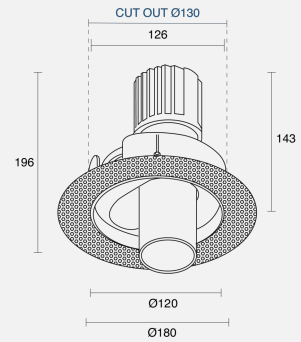

FLOW TRIMLESS ADJUSTABLE RECESSED

INDOOR / DOWNLIGHT

ambience

MAKING LIGHT WORK

PHYSICAL

Size	XS
Installation Method	Adjustable Recessed
Dimensions (mm)	Ø180mmx196mm
Cutout Size (mm)	Ø130mm
Accessories	Without Accessory
IP Rating	IP20
Finish	Textured White
Tilt Angle	38°

ELECTRICAL

Wattage	15W
Forward Current	350mA
Voltage	240V
Dimming Control	Phase-Cut Dimmable

NARROW

RoHS

O P T I C A L

Optic	Reflector
Distribution	Narrow 18°
CCT	3000K
CRI	CRI90
System Lumen	566lm
System Efficacy	38lm/W
Light Output Ratio	40
Lifetime (L70B50)	50000hrs

IP20**A D D I T I O N A L**

LED Module	Standard Tridonic SLE G7
LED Driver	Remote
Warranty	3 Years

Order Code: ADN81AR01.930STN.15W1001

Flow XS Trimless Adj Rec Downlight White CRI90 3000K 566lm 18° 15W 350mA Phase-Cut Dim