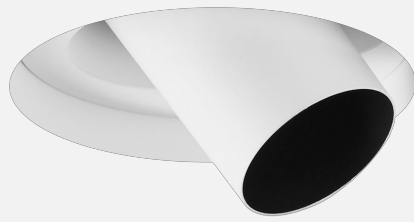

FLOW TRIMLESS ADJUSTABLE RECESSED

INDOOR / DOWNLIGHT

ambience

MAKING LIGHT WORK

PHYSICAL

Size	XS
Installation Method	Adjustable Recessed
Dimensions (mm)	Ø180mmx196mm
Cutout Size (mm)	Ø130mm
Accessories	Without Accessory
IP Rating	IP20
Finish	Textured White
Tilt Angle	38°

ELECTRICAL

Wattage	15W
Forward Current	350mA
Voltage	240V
Dimming Control	Phase-Cut Dimmable

NARROW

RoHS

O P T I C A L

Optic	Reflector
Distribution	Narrow 18°
CCT	3000K
CRI	CRI90
System Lumen	566lm
System Efficacy	38lm/W
Light Output Ratio	40
Lifetime (L70B50)	50000hrs