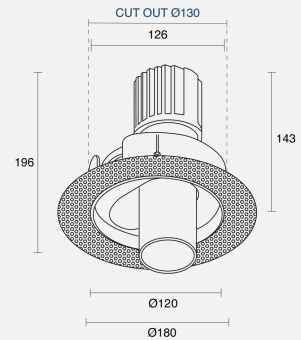

# FLOW TRIMLESS ADJUSTABLE RECESSED

INDOOR / DOWNLIGHT

ambience

MAKING LIGHT WORK

## PHYSICAL

Size	XS
Installation Method	Adjustable Recessed
Dimensions (mm)	Ø180mmx196mm
Cutout Size (mm)	Ø130mm
Accessories	Without Accessory
IP Rating	IP20
Finish	Textured White
Tilt Angle	38°

## ELECTRICAL

Wattage	15W
Forward Current	350mA
Voltage	240V
Dimming Control	Phase-Cut Dimmable

NARROW

RoHS

**O P T I C A L**

Optic	Reflector
Distribution	Narrow 18°
CCT	3000K
CRI	CRI90
System Lumen	566lm
System Efficacy	38lm/W
Light Output Ratio	40
Lifetime (L70B50)	50000hrs

**IP20****A D D I T I O N A L**

LED Module	Standard Tridonic SLE G7
LED Driver	Remote
Warranty	3 Years

---

**Order Code: ADN81AR01.930STN.15W1001**

Flow XS Trimless Adj Rec Downlight White CRI90 3000K 566lm 18° 15W 350mA Phase-Cut Dim