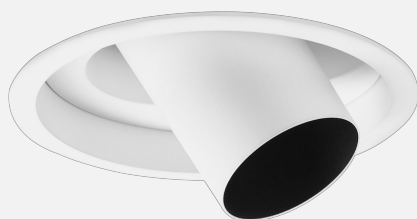

FLOW ADJUSTABLE RECESSED

INDOOR / DOWNLIGHT

ambience

MAKING LIGHT WORK

PHYSICAL

Size	XS
Installation Method	Adjustable Recessed
Dimensions (mm)	Ø133mmx196mm
Cutout Size (mm)	Ø127mm
Accessories	Without Accessory
IP Rating	IP20
Finish	Textured White
Tilt Angle	38°

ELECTRICAL

Wattage	15W
Forward Current	350mA
Voltage	240V
Dimming Control	Phase-Cut Dimmable

RoHS

O P T I C A L

Optic	Reflector
Distribution	Narrow 18°
CCT	3000K
CRI	CRI90
System Lumen	566lm
System Efficacy	38lm/W
Light Output Ratio	40
Lifetime (L70B50)	50000hrs

IP20**A D D I T I O N A L**

LED Module	Standard Tridonic SLE G7
LED Driver	Remote
Warranty	3 Years

Order Code: ADN80AR01.930STN.15W1001

Flow XS Adj Rec Downlight White CRI90 3000K 566lm 18° 15W 350mA Phase-Cut Dim