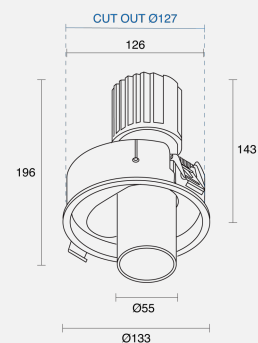

FLOW ADJUSTABLE RECESSED

INDOOR / DOWNLIGHT

ambience

MAKING LIGHT WORK

PHYSICAL

Size	XS
Installation Method	Adjustable Recessed
Dimensions (mm)	Ø133mmx196mm
Cutout Size (mm)	Ø127mm
Accessories	Without Accessory
IP Rating	IP20
Finish	Textured White
Tilt Angle	38°

ELECTRICAL

Wattage	15W
Forward Current	350mA
Voltage	240V
Dimming Control	Phase-Cut Dimmable

RoHS

O P T I C A L

Optic	Reflector
Distribution	Narrow 18°
CCT	3000K
CRI	CRI90
System Lumen	566lm
System Efficacy	38lm/W
Light Output Ratio	40
Lifetime (L70B50)	50000hrs

IP20**A D D I T I O N A L**

LED Module	Standard Tridonic SLE G7
LED Driver	Remote
Warranty	3 Years

Order Code: ADN80AR01.930STN.15W1001

Flow XS Adj Rec Downlight White CRI90 3000K 566lm 18° 15W 350mA Phase-Cut Dim