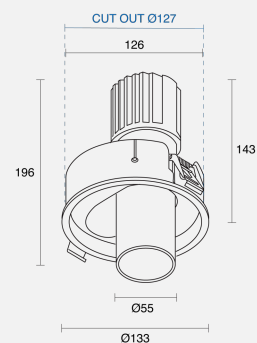

FLOW ADJUSTABLE RECESSED

INDOOR / DOWNLIGHT

ambience

MAKING LIGHT WORK

PHYSICAL

Size	XS
Installation Method	Adjustable Recessed
Dimensions (mm)	Ø133mmx196mm
Cutout Size (mm)	Ø127mm
Accessories	Without Accessory
IP Rating	IP20
Finish	Textured White
Tilt Angle	38°

ELECTRICAL

Wattage	15W
Forward Current	350mA
Voltage	240V
Dimming Control	Phase-Cut Dimmable

RoHS

O P T I C A L

Optic	Reflector
Distribution	Narrow 18°
CCT	3000K
CRI	CRI90
System Lumen	566lm
System Efficacy	38lm/W
Light Output Ratio	40
Lifetime (L70B50)	50000hrs

IP20**A D D I T I O N A L**

LED Module	Standard Tridonic SLE G7
LED Driver	Remote
Warranty	3 Years

Order Code: ADN80AR01.930STN.15W1001

Flow XS Adj Rec Downlight White CRI90 3000K 566lm 18° 15W 350mA Phase-Cut Dim