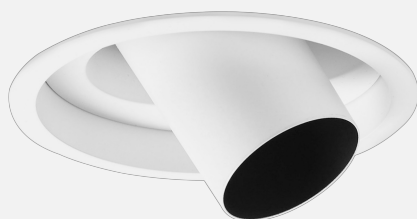

FLOW ADJUSTABLE RECESSED

INDOOR / DOWNLIGHT

ambience

MAKING LIGHT WORK

PHYSICAL

Size	XS
Installation Method	Adjustable Recessed
Dimensions (mm)	Ø133mmx196mm
Cutout Size (mm)	Ø127mm
Accessories	Without Accessory
IP Rating	IP20
Finish	Textured White
Tilt Angle	38°

ELECTRICAL

Wattage	15W
Forward Current	350mA
Voltage	240V
Dimming Control	Phase-Cut Dimmable

RoHS

O P T I C A L

Optic	Reflector
Distribution	Narrow 18°
CCT	3000K
CRI	CRI90
System Lumen	566lm
System Efficacy	38lm/W
Light Output Ratio	40
Lifetime (L70B50)	50000hrs

IP20**A D D I T I O N A L**

LED Module	Standard Tridonic SLE G7
LED Driver	Remote
Warranty	3 Years

Order Code: ADN80AR01.930STN.15W1001

Flow XS Adj Rec Downlight White CRI90 3000K 566lm 18° 15W 350mA Phase-Cut Dim