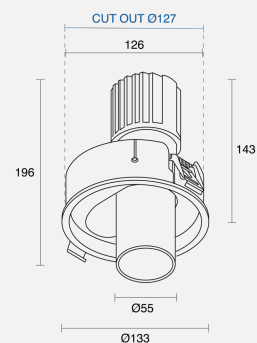

FLOW ADJUSTABLE RECESSED

INDOOR / DOWNLIGHT

ambience

MAKING LIGHT WORK

PHYSICAL

Size	XS
Installation Method	Adjustable Recessed
Dimensions (mm)	Ø133mmx196mm
Cutout Size (mm)	Ø127mm
Accessories	Without Accessory
IP Rating	IP20
Finish	Textured White
Tilt Angle	38°

ELECTRICAL

Wattage	15W
Forward Current	350mA
Voltage	240V
Dimming Control	Phase-Cut Dimmable

RoHS

O P T I C A L

Optic	Reflector
Distribution	Narrow 18°
CCT	3000K
CRI	CRI90
System Lumen	566lm
System Efficacy	38lm/W
Light Output Ratio	40
Lifetime (L70B50)	50000hrs

IP20**A D D I T I O N A L**

LED Module	Standard Tridonic SLE G7
LED Driver	Remote
Warranty	3 Years

Order Code: ADN80AR01.930STN.15W1001

Flow XS Adj Rec Downlight White CRI90 3000K 566lm 18° 15W 350mA Phase-Cut Dim