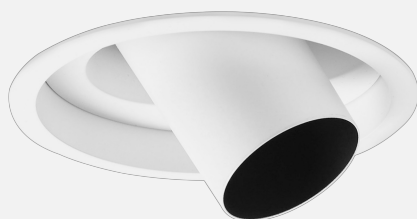

FLOW ADJUSTABLE RECESSED

INDOOR / DOWNLIGHT

ambience

MAKING LIGHT WORK

PHYSICAL

Size	XS
Installation Method	Adjustable Recessed
Dimensions (mm)	Ø133mmx196mm
Cutout Size (mm)	Ø127mm
Accessories	Without Accessory
IP Rating	IP20
Finish	Textured White
Tilt Angle	38°

ELECTRICAL

Wattage	15W
Forward Current	350mA
Voltage	240V
Dimming Control	Phase-Cut Dimmable

RoHS

O P T I C A L

Optic	Reflector
Distribution	Narrow 18°
CCT	3000K
CRI	CRI90
System Lumen	566lm
System Efficacy	38lm/W
Light Output Ratio	40
Lifetime (L70B50)	50000hrs

IP20**A D D I T I O N A L**

LED Module	Standard Tridonic SLE G7
LED Driver	Remote
Warranty	3 Years

Order Code: ADN80AR01.930STN.15W1001

Flow XS Adj Rec Downlight White CRI90 3000K 566lm 18° 15W 350mA Phase-Cut Dim