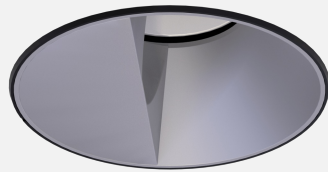

OLIO WALL WASHER TRIMLESS FIXED RECESSED

CREATE | INDOOR / DOWNLIGHT

ambience

MAKING LIGHT WORK

PHYSICAL

Size	M
Installation Method	Fixed Recessed
Dimensions (mm)	Ø148mm x 128mm
Cutout Size (mm)	Ø108mm
Accessories	Without Accessory
IP Rating	IP20
Finish	Textured Black
Anti-Glare Ring Finish	Textured White
Secondary Reflector Finish	Matt

ELECTRICAL

Wattage	15W
Forward Current	350mA
Voltage	240V
Dimming Control	Phase-Cut Dimmable

RoHS

IP20

O P T I C A L

Optic	Reflector
Distribution	Asymmetric
CCT	3000K
CRI	CRI90
System Lumen	500lm
System Efficacy	33lm/W
Light Output Ratio	85
Lifetime (L70B50)	50,000hrs

A D D I T I O N A L

LED Module	Citizen
LED Driver	Remote
Warranty	5 Years

Order Code: ADN34FR21.930CZA.15W1003

Olio M WW Trimless (cut-out Ø108mm) Fix Rec Black Trim White AG Ring CRI90 3000K 500lm
Asymmetric 15W 350mA Phase-Cut Dim Matt Sec Ref