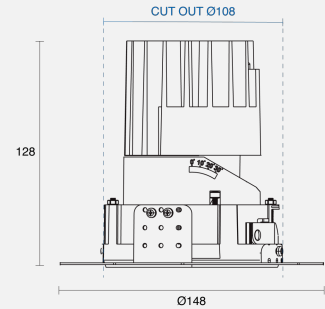

OLIO WALL WASHER TRIMLESS FIXED RECESSED

CREATE | INDOOR / DOWNLIGHT

ambience

MAKING LIGHT WORK

PHYSICAL

Size	M
Installation Method	Fixed Recessed
Dimensions (mm)	Ø148mm x 128mm
Cutout Size (mm)	Ø108mm
Accessories	Without Accessory
IP Rating	IP20
Finish	Textured Black
Anti-Glare Ring Finish	Textured White
Secondary Reflector Finish	Matt

ELECTRICAL

Wattage	15W
Forward Current	350mA
Voltage	240V
Dimming Control	Phase-Cut Dimmable

RoHS

IP20

O P T I C A L

Optic	Reflector
Distribution	Asymmetric
CCT	3000K
CRI	CRI90
System Lumen	500lm
System Efficacy	33lm/W
Light Output Ratio	85
Lifetime (L70B50)	50,000hrs

A D D I T I O N A L

LED Module	Citizen
LED Driver	Remote
Warranty	5 Years

Order Code: ADN34FR21.930CZA.15W1003

Olio M WW Trimless (cut-out Ø108mm) Fix Rec Black Trim White AG Ring CRI90 3000K 500lm
Asymmetric 15W 350mA Phase-Cut Dim Matt Sec Ref