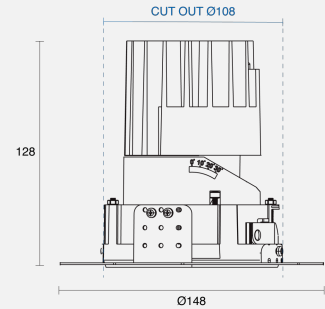

## PHYSICAL

Size	M
Installation Method	Fixed Recessed
Dimensions (mm)	Ø148mm x 128mm
Cutout Size (mm)	Ø108mm
Accessories	Without Accessory
IP Rating	IP20
Finish	Textured White
Anti-Glare Ring Finish	Textured Black
Secondary Reflector Finish	Matt

## ELECTRICAL

Wattage	15W
Forward Current	350mA
Voltage	240V
Dimming Control	Phase-Cut Dimmable

RoHS

IP20