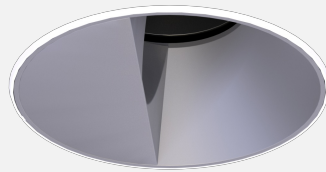

OLIO WALL WASHER TRIMLESS FIXED RECESSED

CREATE / DOWNLIGHT

ambience

MAKING LIGHT WORK

PHYSICAL

Size	M
Installation Method	Fixed Recessed
Dimensions (mm)	Ø148mm x 128mm
Cutout Size (mm)	Ø108mm
Accessories	Without Accessory
IP Rating	IP20
Finish	Textured White
Anti-Glare Ring Finish	Textured Black
Secondary Reflector Finish	Matt

ELECTRICAL

Wattage	15W
Forward Current	350mA
Voltage	240V
Dimming Control	Phase-Cut Dimmable

RoHS

IP20

O P T I C A L

Optic	Reflector
Distribution	Asymmetric
CCT	3000K
CRI	CRI90
System Lumen	500lm
System Efficacy	33lm/W
Light Output Ratio	85
Lifetime (L70B50)	50,000hrs

A D D I T I O N A L

LED Module	Citizen
LED Driver	Remote
Warranty	5 Years

Order Code: ADN34FR12.930CZA.15W1003

Olio M WW Trimless (cut-out Ø108mm) Fix Rec White Trim Black AG Ring CRI90 3000K 500lm
Asymmetric 15W 350mA Phase-Cut Dim Matt Sec Ref