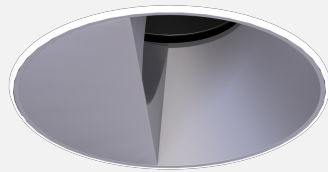

# OLIO WALL WASHER TRIMLESS FIXED RECESSED

CREATE | INDOOR / DOWNLIGHT

ambience

MAKING LIGHT WORK

## PHYSICAL

Size	M
Installation Method	Fixed Recessed
Dimensions (mm)	Ø148mm x 128mm
Cutout Size (mm)	Ø108mm
Accessories	Without Accessory
IP Rating	IP20
Finish	Textured White
Anti-Glare Ring Finish	Textured Black
Secondary Reflector Finish	Matt