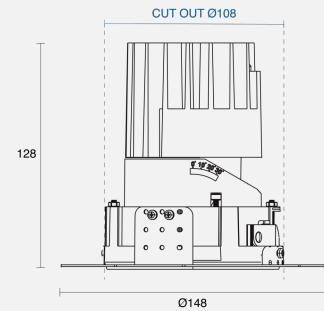

OLIO WALL WASHER TRIMLESS FIXED RECESSED

CREATE / DOWNLIGHT

ambience

MAKING LIGHT WORK

PHYSICAL

Size	M
Installation Method	Fixed Recessed
Dimensions (mm)	Ø148mm x 128mm
Cutout Size (mm)	Ø108mm
Accessories	Without Accessory
IP Rating	IP20
Finish	Textured White
Anti-Glare Ring Finish	Textured Black
Secondary Reflector Finish	Matt

ELECTRICAL

Wattage	15W
Forward Current	350mA
Voltage	240V
Dimming Control	Phase-Cut Dimmable

RoHS

IP20

O P T I C A L

Optic	Reflector
Distribution	Asymmetric
CCT	3000K
CRI	CRI90
System Lumen	500lm
System Efficacy	33lm/W
Light Output Ratio	85
Lifetime (L70B50)	50,000hrs

A D D I T I O N A L

LED Module	Citizen
LED Driver	Remote
Warranty	5 Years

Order Code: ADN34FR12.930CZA.15W1003

Olio M WW Trimless (cut-out Ø108mm) Fix Rec White Trim Black AG Ring CRI90 3000K 500lm
Asymmetric 15W 350mA Phase-Cut Dim Matt Sec Ref