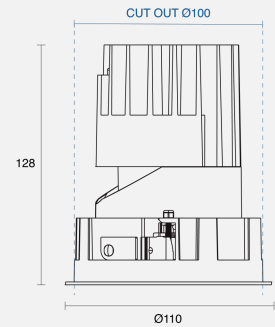

OLIO WALL WASHER FIXED RECESSED

CREATE | INDOOR / DOWNLIGHT

ambience

MAKING LIGHT WORK

PHYSICAL

Size	M
Installation Method	Fixed Recessed
Dimensions (mm)	Ø110mm x 128mm
Cutout Size (mm)	Ø100mm
Accessories	Without Accessory
IP Rating	IP20
Finish	Textured Black
Anti-Glare Ring Finish	Textured White
Secondary Reflector Finish	Matt

ELECTRICAL

Wattage	15W
Forward Current	350mA
Voltage	240V
Dimming Control	Phase-Cut Dimmable

RoHS

IP20

O P T I C A L

Optic	Reflector
Distribution	Asymmetric
CCT	3000K
CRI	CRI90
System Lumen	500lm
System Efficacy	33lm/W
Light Output Ratio	85
Lifetime (L70B50)	50,000hrs