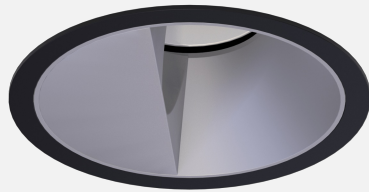

OLIO WALL WASHER FIXED RECESSED

CREATE | INDOOR / DOWNLIGHT

ambience

MAKING LIGHT WORK

PHYSICAL

Size	M
Installation Method	Fixed Recessed
Dimensions (mm)	Ø110mm x 128mm
Cutout Size (mm)	Ø100mm
Accessories	Without Accessory
IP Rating	IP20
Finish	Textured Black
Anti-Glare Ring Finish	Textured White
Secondary Reflector Finish	Matt

ELECTRICAL

Wattage	15W
Forward Current	350mA
Voltage	240V
Dimming Control	Phase-Cut Dimmable

RoHS

IP20

O P T I C A L

Optic	Reflector
Distribution	Asymmetric
CCT	3000K
CRI	CRI90
System Lumen	500lm
System Efficacy	33lm/W
Light Output Ratio	85
Lifetime (L70B50)	50,000hrs

A D D I T I O N A L

LED Module	Citizen
LED Driver	Remote
Warranty	5 Years

Order Code: ADN31FR21.930CZA.15W1003

Olio M WW (cut-out Ø100mm) Fix Rec Black Trim White AG Ring CRI90 3000K 500lm Asymmetric 15W 350mA Phase-Cut Dim Matt Sec Ref