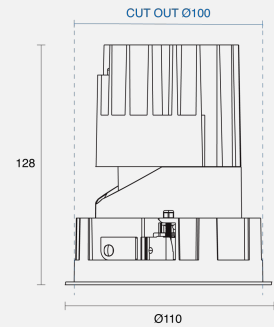

OLIO WALL WASHER FIXED RECESSED

CREATE | INDOOR / DOWNLIGHT

ambience

MAKING LIGHT WORK

PHYSICAL

Size	M
Installation Method	Fixed Recessed
Dimensions (mm)	Ø110mm x 128mm
Cutout Size (mm)	Ø100mm
Accessories	Without Accessory
IP Rating	IP20
Finish	Textured White
Anti-Glare Ring Finish	Textured Black
Secondary Reflector Finish	Matt

ELECTRICAL

Wattage	15W
Forward Current	350mA
Voltage	240V
Dimming Control	Phase-Cut Dimmable

RoHS

IP20

O P T I C A L

Optic	Reflector
Distribution	Asymmetric
CCT	3000K
CRI	CRI90
System Lumen	500lm
System Efficacy	33lm/W
Light Output Ratio	85
Lifetime (L70B50)	50,000hrs