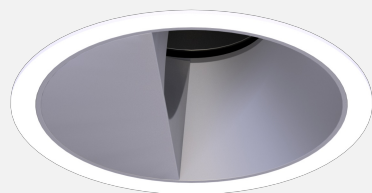

# OLIO WALL WASHER FIXED RECESSED

CREATE / DOWNLIGHT

ambience

MAKING LIGHT WORK

## PHYSICAL

Size	M
Installation Method	Fixed Recessed
Dimensions (mm)	Ø110mm x 128mm
Cutout Size (mm)	Ø100mm
Accessories	Without Accessory
IP Rating	IP20
Finish	Textured White
Anti-Glare Ring Finish	Textured Black
Secondary Reflector Finish	Matt