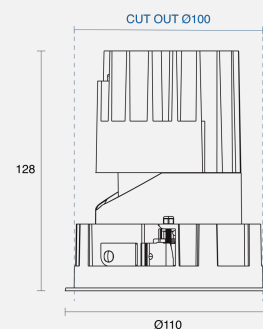

## PHYSICAL

Size	M
Installation Method	Fixed Recessed
Dimensions (mm)	Ø110mm x 128mm
Cutout Size (mm)	Ø100mm
Accessories	Without Accessory
IP Rating	IP20
Finish	Textured White
Anti-Glare Ring Finish	Textured Black
Secondary Reflector Finish	Matt