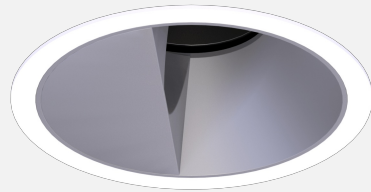

OLIO WALL WASHER FIXED RECESSED

CREATE | INDOOR / DOWNLIGHT

ambience

MAKING LIGHT WORK

PHYSICAL

Size	M
Installation Method	Fixed Recessed
Dimensions (mm)	Ø110mm x 128mm
Cutout Size (mm)	Ø100mm
Accessories	Without Accessory
IP Rating	IP20
Finish	Textured White
Anti-Glare Ring Finish	Textured Black
Secondary Reflector Finish	Matt

ELECTRICAL

Wattage	15W
Forward Current	350mA
Voltage	240V
Dimming Control	Phase-Cut Dimmable

RoHS

IP20

O P T I C A L

Optic	Reflector
Distribution	Asymmetric
CCT	3000K
CRI	CRI90
System Lumen	500lm
System Efficacy	33lm/W
Light Output Ratio	85
Lifetime (L70B50)	50,000hrs

A D D I T I O N A L

LED Module	Citizen
LED Driver	Remote
Warranty	5 Years

Order Code: ADN31FR12.930CZA.15W1003

Olio M WW (cut-out Ø100mm) Fix Rec White Trim Black AG Ring CRI90 3000K 500lm Asymmetric 15W 350mA Phase-Cut Dim Matt Sec Ref