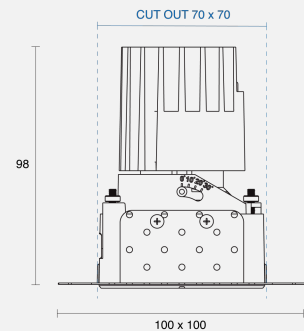

OLIO SQUARE TRIMLESS ADJUSTABLE RECESSED

CREATE | INDOOR / DOWNLIGHT

ambience

MAKING LIGHT WORK

PHYSICAL

Size	S
Installation Method	Adjustable Recessed
Dimensions (mm)	100mm x 100mm x 98mm
Cutout Size (mm)	70mm x 70mm
Accessories	Without Accessory
IP Rating	IP20
Finish	Textured White
Rotate Angle	355°
Tilt Angle	30°
Anti-Glare Ring Finish	Textured Black
Secondary Reflector Finish	Textured White

ELECTRICAL

Wattage	9W
Forward Current	250mA
Voltage	240V
Dimming Control	Phase-Cut Dimmable

RoHS

IP20

O P T I C A L

Optic	Lens
Distribution	Medium 18°
CCT	3000K
CRI	CRI90
System Lumen	625lm
System Efficacy	69lm/W
Light Output Ratio	85
Lifetime (L70B50)	50,000hrs

A D D I T I O N A L

LED Module	Citizen
LED Driver	Remote
Warranty	5 Years

Order Code: ADN27AR12.930CZM.09W1004

Olio S Square Trimless (cut-out 70x70mm) Adj Rec White Trim Black AG Ring CRI90 3000K 625lm 18° 9W 250mA Phase-Cut Dim White Sec Ref