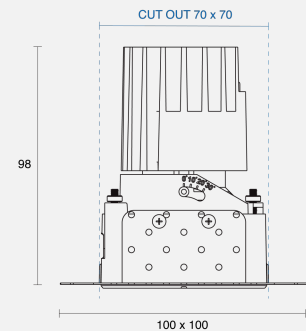

OLIO SQUARE TRIMLESS ADJUSTABLE RECESSED

CREATE / DOWNLIGHT

ambience

MAKING LIGHT WORK

PHYSICAL

Size	S
Installation Method	Adjustable Recessed
Dimensions (mm)	100mm x 100mm x 98mm
Cutout Size (mm)	70mm x 70mm
Accessories	Without Accessory
IP Rating	IP20
Finish	Textured White
Rotate Angle	355°
Tilt Angle	30°
Anti-Glare Ring Finish	Textured Black
Secondary Reflector Finish	Textured White

ELECTRICAL

Wattage	9W
Forward Current	250mA
Voltage	240V
Dimming Control	Phase-Cut Dimmable

RoHS

IP20

O P T I C A L

Optic	Lens
Distribution	Medium 18°
CCT	3000K
CRI	CRI90
System Lumen	625lm
System Efficacy	69lm/W
Light Output Ratio	85
Lifetime (L70B50)	50,000hrs

A D D I T I O N A L

LED Module	Citizen
LED Driver	Remote
Warranty	5 Years

Order Code: ADN27AR12.930CZM.09W1004

Olio S Square Trimless (cut-out 70x70mm) Adj Rec White Trim Black AG Ring CRI90 3000K 625lm 18° 9W 250mA Phase-Cut Dim White Sec Ref