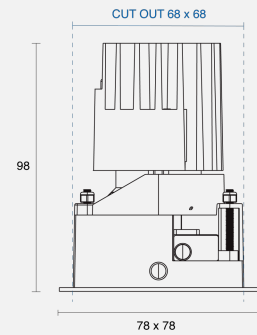

OLIO SQUARE ADJUSTABLE RECESSED

CREATE / DOWNLIGHT

ambience

MAKING LIGHT WORK

PHYSICAL

Size	S
Installation Method	Adjustable Recessed
Dimensions (mm)	78mm x 78mm x 98mm
Cutout Size (mm)	68mm x 68mm
Accessories	Without Accessory
IP Rating	IP20
Finish	Textured White
Rotate Angle	355°
Tilt Angle	30°
Anti-Glare Ring Finish	Textured Black
Secondary Reflector Finish	Textured White

ELECTRICAL

Wattage	9W
Forward Current	250mA
Voltage	240V
Dimming Control	Phase-Cut Dimmable

RoHS

IP20

O P T I C A L

Optic	Lens
Distribution	Medium 18°
CCT	3000K
CRI	CRI90
System Lumen	625lm
System Efficacy	69lm/W
Light Output Ratio	85
Lifetime (L70B50)	50,000hrs

A D D I T I O N A L

LED Module	Citizen
LED Driver	Remote
Warranty	5 Years

Order Code: ADN23AR12.930CZM.09W1004

Olio S Square (cut-out 68x68mm) Adj Rec White Trim Black AG Ring CRI90 3000K 625lm 18° 9W 250mA Phase-Cut Dim White Sec Ref