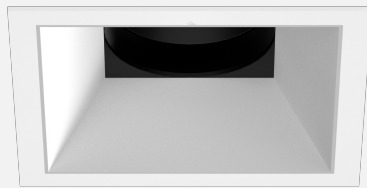

OLIO SQUARE ADJUSTABLE RECESSED

CREATE / DOWNLIGHT

ambience

MAKING LIGHT WORK

PHYSICAL

Size	S
Installation Method	Adjustable Recessed
Dimensions (mm)	78mm x 78mm x 98mm
Cutout Size (mm)	68mm x 68mm
Accessories	Without Accessory
IP Rating	IP20
Finish	Textured White
Rotate Angle	355°
Tilt Angle	30°
Anti-Glare Ring Finish	Textured Black
Secondary Reflector Finish	Textured White

A D D I T I O N A L

LED Module	Citizen
LED Driver	Remote
Warranty	5 Years

Order Code: ADN23AR12.930CZM.09W1004

Olio S Square (cut-out 68x68mm) Adj Rec White Trim Black AG Ring CRI90 3000K 625lm 18° 9W 250mA Phase-Cut Dim White Sec Ref