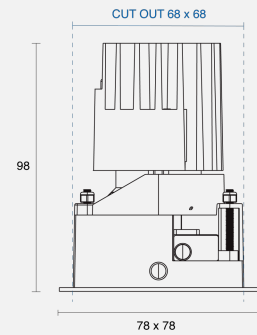

OLIO SQUARE ADJUSTABLE RECESSED

CREATE / DOWNLIGHT

ambience

MAKING LIGHT WORK

PHYSICAL

Size	S
Installation Method	Adjustable Recessed
Dimensions (mm)	78mm x 78mm x 98mm
Cutout Size (mm)	68mm x 68mm
Accessories	Without Accessory
IP Rating	IP20
Finish	Textured White
Rotate Angle	355°
Tilt Angle	30°
Anti-Glare Ring Finish	Textured Black
Secondary Reflector Finish	Textured White

ELECTRICAL

Wattage	9W
Forward Current	250mA
Voltage	240V
Dimming Control	Phase-Cut Dimmable

RoHS

IP20