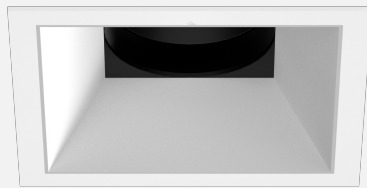

# OLIO SQUARE ADJUSTABLE RECESSED

CREATE / DOWNLIGHT

ambience

MAKING LIGHT WORK

## PHYSICAL

Size	S
Installation Method	Adjustable Recessed
Dimensions (mm)	78mm x 78mm x 98mm
Cutout Size (mm)	68mm x 68mm
Accessories	Without Accessory
IP Rating	IP20
Finish	Textured White
Rotate Angle	355°
Tilt Angle	30°
Anti-Glare Ring Finish	Textured Black
Secondary Reflector Finish	Textured White