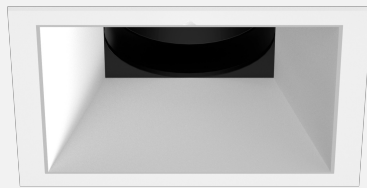

OLIO SQUARE ADJUSTABLE RECESSED

CREATE | INDOOR / DOWNLIGHT

ambience

MAKING LIGHT WORK

PHYSICAL

Size	S
Installation Method	Adjustable Recessed
Dimensions (mm)	78mm x 78mm x 98mm
Cutout Size (mm)	68mm x 68mm
Accessories	Without Accessory
IP Rating	IP20
Finish	Textured White
Rotate Angle	355°
Tilt Angle	30°
Anti-Glare Ring Finish	Textured Black
Secondary Reflector Finish	Textured White

A D D I T I O N A L

LED Module	Citizen
LED Driver	Remote
Warranty	5 Years

Order Code: ADN23AR12.930CZM.09W1004

Olio S Square (cut-out 68x68mm) Adj Rec White Trim Black AG Ring CRI90 3000K 625lm 18° 9W 250mA Phase-Cut Dim White Sec Ref