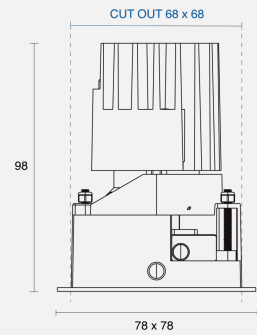

OLIO SQUARE ADJUSTABLE RECESSED

CREATE | INDOOR / DOWNLIGHT

ambience

MAKING LIGHT WORK

PHYSICAL

Size	S
Installation Method	Adjustable Recessed
Dimensions (mm)	78mm x 78mm x 98mm
Cutout Size (mm)	68mm x 68mm
Accessories	Without Accessory
IP Rating	IP20
Finish	Textured White
Rotate Angle	355°
Tilt Angle	30°
Anti-Glare Ring Finish	Textured Black
Secondary Reflector Finish	Textured White

ELECTRICAL

Wattage	9W
Forward Current	250mA
Voltage	240V
Dimming Control	Phase-Cut Dimmable

RoHS

IP20

O P T I C A L

Optic	Lens
Distribution	Medium 18°
CCT	3000K
CRI	CRI90
System Lumen	625lm
System Efficacy	69lm/W
Light Output Ratio	85
Lifetime (L70B50)	50,000hrs

A D D I T I O N A L

LED Module	Citizen
LED Driver	Remote
Warranty	5 Years

Order Code: ADN23AR12.930CZM.09W1004

Olio S Square (cut-out 68x68mm) Adj Rec White Trim Black AG Ring CRI90 3000K 625lm 18° 9W 250mA Phase-Cut Dim White Sec Ref