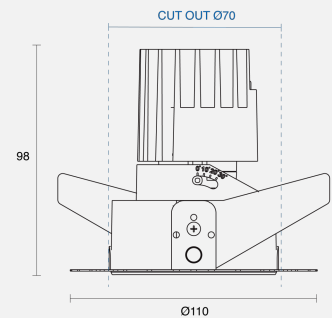

## PHYSICAL

Size	S
Installation Method	Adjustable Recessed
Dimensions (mm)	Ø110mm x 98mm
Cutout Size (mm)	Ø70mm
Accessories	Without Accessory
IP Rating	IP20
Finish	Textured Black
Rotate Angle	355°
Tilt Angle	30°
Anti-Glare Ring Finish	Textured White
Secondary Reflector Finish	Textured White

## ELECTRICAL

Wattage	9W
Forward Current	250mA
Voltage	240V
Dimming Control	Phase-Cut Dimmable

RoHS

IP20

## A D D I T I O N A L

LED Module	Citizen
LED Driver	Remote
Warranty	5 Years

---

**Order Code: ADN18AR21.930CZM.09W1004**

Olio S Round Trimless (cut-out Ø70mm) Adj Rec Black Trim White AG Ring CRI90 3000K 625lm 24°  
9W 250mA Phase-Cut Dim White Sec Ref