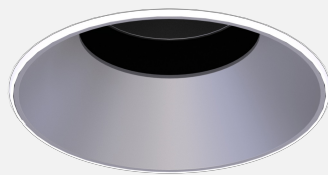

OLIO ROUND TRIMLESS ADJUSTABLE RECESSED

CREATE | INDOOR / DOWNLIGHT

ambience

MAKING LIGHT WORK

PHYSICAL

Size	S
Installation Method	Adjustable Recessed
Dimensions (mm)	Ø110mm x 98mm
Cutout Size (mm)	Ø70mm
Accessories	Without Accessory
IP Rating	IP20
Finish	Textured White
Rotate Angle	355°
Tilt Angle	30°
Anti-Glare Ring Finish	Textured Black
Secondary Reflector Finish	Matt

ELECTRICAL

Wattage	9W
Forward Current	250mA
Voltage	240V
Dimming Control	Phase-Cut Dimmable

RoHS

IP20

O P T I C A L

Optic	Lens
Distribution	Medium 18°
CCT	3000K
CRI	CRI90
System Lumen	625lm
System Efficacy	69lm/W
Light Output Ratio	85
Lifetime (L70B50)	50,000hrs

A D D I T I O N A L

LED Module	Citizen
LED Driver	Remote
Warranty	5 Years

Order Code: ADN18AR12.930CZM.09W1003

Olio S Round Trimless (cut-out Ø70mm) Adj Rec White Trim Black AG Ring CRI90 3000K 625lm 18°
9W 250mA Phase-Cut Dim Matt Sec Ref