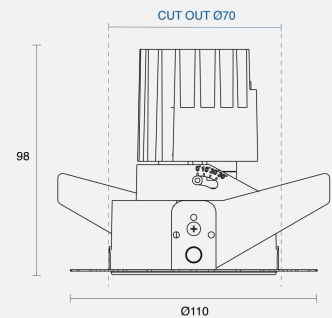

OLIO ROUND TRIMLESS ADJUSTABLE RECESSED

CREATE | INDOOR / DOWNLIGHT

ambience

MAKING LIGHT WORK

PHYSICAL

Size	S
Installation Method	Adjustable Recessed
Dimensions (mm)	Ø110mm x 98mm
Cutout Size (mm)	Ø70mm
Accessories	Without Accessory
IP Rating	IP20
Finish	Textured White
Rotate Angle	355°
Tilt Angle	30°
Anti-Glare Ring Finish	Textured Black
Secondary Reflector Finish	Matt

ELECTRICAL

Wattage	9W
Forward Current	250mA
Voltage	240V
Dimming Control	Phase-Cut Dimmable

RoHS

IP20

O P T I C A L

Optic	Lens
Distribution	Medium 18°
CCT	3000K
CRI	CRI90
System Lumen	625lm
System Efficacy	69lm/W
Light Output Ratio	85
Lifetime (L70B50)	50,000hrs

A D D I T I O N A L

LED Module	Citizen
LED Driver	Remote
Warranty	5 Years

Order Code: ADN18AR12.930CZM.09W1003

Olio S Round Trimless (cut-out Ø70mm) Adj Rec White Trim Black AG Ring CRI90 3000K 625lm 18°
9W 250mA Phase-Cut Dim Matt Sec Ref