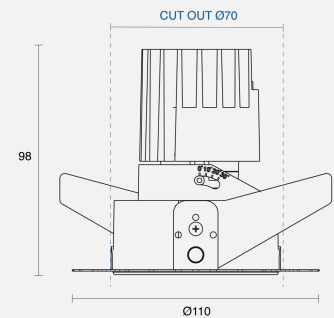

OLIO ROUND TRIMLESS ADJUSTABLE RECESSED

CREATE / DOWNLIGHT

ambience

MAKING LIGHT WORK

PHYSICAL

Size	S
Installation Method	Adjustable Recessed
Dimensions (mm)	Ø110mm x 98mm
Cutout Size (mm)	Ø70mm
Accessories	Without Accessory
IP Rating	IP20
Finish	Textured White
Rotate Angle	355°
Tilt Angle	30°
Anti-Glare Ring Finish	Textured Black
Secondary Reflector Finish	Matt

ELECTRICAL

Wattage	9W
Forward Current	250mA
Voltage	240V
Dimming Control	Phase-Cut Dimmable

RoHS

IP20

O P T I C A L

Optic	Lens
Distribution	Medium 18°
CCT	3000K
CRI	CRI90
System Lumen	625lm
System Efficacy	69lm/W
Light Output Ratio	85
Lifetime (L70B50)	50,000hrs

A D D I T I O N A L

LED Module	Citizen
LED Driver	Remote
Warranty	5 Years

Order Code: ADN18AR12.930CZM.09W1003

Olio S Round Trimless (cut-out Ø70mm) Adj Rec White Trim Black AG Ring CRI90 3000K 625lm 18°
9W 250mA Phase-Cut Dim Matt Sec Ref