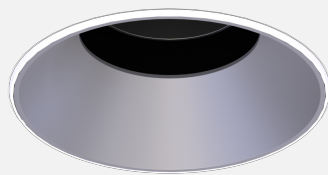

OLIO ROUND TRIMLESS ADJUSTABLE RECESSED

CREATE / DOWNLIGHT

ambience

MAKING LIGHT WORK

PHYSICAL

Size	S
Installation Method	Adjustable Recessed
Dimensions (mm)	Ø110mm x 98mm
Cutout Size (mm)	Ø70mm
Accessories	Without Accessory
IP Rating	IP20
Finish	Textured White
Rotate Angle	355°
Tilt Angle	30°
Anti-Glare Ring Finish	Textured Black
Secondary Reflector Finish	Matt

ELECTRICAL

Wattage	9W
Forward Current	250mA
Voltage	240V
Dimming Control	Phase-Cut Dimmable

RoHS

IP20

O P T I C A L

Optic	Lens
Distribution	Medium 18°
CCT	3000K
CRI	CRI90
System Lumen	625lm
System Efficacy	69lm/W
Light Output Ratio	85
Lifetime (L70B50)	50,000hrs

A D D I T I O N A L

LED Module	Citizen
LED Driver	Remote
Warranty	5 Years

Order Code: ADN18AR12.930CZM.09W1003

Olio S Round Trimless (cut-out Ø70mm) Adj Rec White Trim Black AG Ring CRI90 3000K 625lm 18°
9W 250mA Phase-Cut Dim Matt Sec Ref