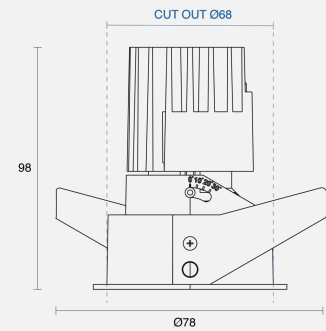

OLIO ROUND ADJUSTABLE RECESSED

CREATE | INDOOR / DOWNLIGHT

ambience

MAKING LIGHT WORK

PHYSICAL

Size	S
Installation Method	Adjustable Recessed
Dimensions (mm)	Ø78mm x 98mm
Cutout Size (mm)	Ø68mm
Accessories	Without Accessory
IP Rating	IP20
Finish	Textured Black
Rotate Angle	355°
Tilt Angle	30°
Anti-Glare Ring Finish	Textured White
Secondary Reflector Finish	Textured White

ELECTRICAL

Wattage	9W
Forward Current	250mA
Voltage	240V
Dimming Control	Phase-Cut Dimmable

RoHS

IP20

O P T I C A L

Optic	Lens
Distribution	Medium 24°
CCT	3000K
CRI	CRI90
System Lumen	625lm
System Efficacy	69lm/W
Light Output Ratio	85
Lifetime (L70B50)	50,000hrs

A D D I T I O N A L

LED Module	Citizen
LED Driver	Remote
Warranty	5 Years

Order Code: ADN14AR21.930CZM.09W1004

**Olio S Round (cut-out Ø68mm) Adj Rec Black Trim White AG Ring CRI90 3000K 625lm 24° 9W
250mA Phase-Cut Dim White Sec Ref**