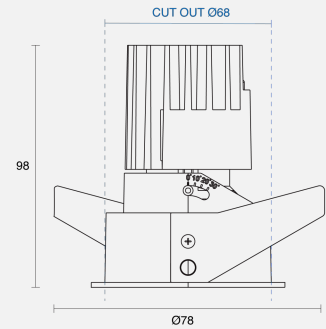

OLIO ROUND ADJUSTABLE RECESSED

CREATE / DOWNLIGHT

ambience

MAKING LIGHT WORK

PHYSICAL

Size	S
Installation Method	Adjustable Recessed
Dimensions (mm)	Ø78mm x 98mm
Cutout Size (mm)	Ø68mm
Accessories	Without Accessory
IP Rating	IP20
Finish	Textured White
Rotate Angle	355°
Tilt Angle	30°
Anti-Glare Ring Finish	Textured Black
Secondary Reflector Finish	Textured White

ELECTRICAL

Wattage	9W
Forward Current	250mA
Voltage	240V
Dimming Control	Phase-Cut Dimmable

RoHS

IP20

O P T I C A L

Optic	Lens
Distribution	Medium 18°
CCT	3000K
CRI	CRI90
System Lumen	625lm
System Efficacy	69lm/W
Light Output Ratio	85
Lifetime (L70B50)	50,000hrs

A D D I T I O N A L

LED Module	Citizen
LED Driver	Remote
Warranty	5 Years

Order Code: ADN14AR12.930CZM.09W1004

Olio S Round (cut-out Ø68mm) Adj Rec White Trim Black AG Ring CRI90 3000K 625lm 18° 9W 250mA Phase-Cut Dim White Sec Ref