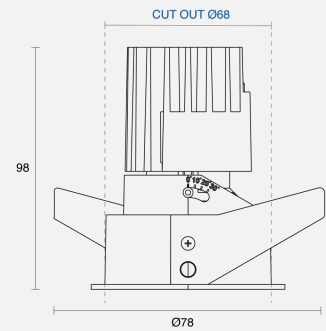

OLIO ROUND ADJUSTABLE RECESSED

CREATE / DOWNLIGHT

ambience

MAKING LIGHT WORK

PHYSICAL

Size	S
Installation Method	Adjustable Recessed
Dimensions (mm)	Ø78mm x 98mm
Cutout Size (mm)	Ø68mm
Accessories	Without Accessory
IP Rating	IP20
Finish	Textured White
Rotate Angle	355°
Tilt Angle	30°
Anti-Glare Ring Finish	Textured Black
Secondary Reflector Finish	Textured White

ELECTRICAL

Wattage	9W
Forward Current	250mA
Voltage	240V
Dimming Control	Phase-Cut Dimmable

RoHS

IP20

O P T I C A L

Optic	Lens
Distribution	Medium 18°
CCT	3000K
CRI	CRI90
System Lumen	625lm
System Efficacy	69lm/W
Light Output Ratio	85
Lifetime (L70B50)	50,000hrs

A D D I T I O N A L

LED Module	Citizen
LED Driver	Remote
Warranty	5 Years

Order Code: ADN14AR12.930CZM.09W1004

Olio S Round (cut-out Ø68mm) Adj Rec White Trim Black AG Ring CRI90 3000K 625lm 18° 9W 250mA Phase-Cut Dim White Sec Ref