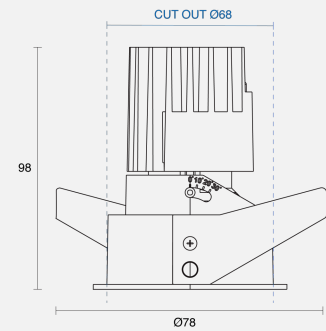

OLIO ROUND ADJUSTABLE RECESSED

CREATE | INDOOR / DOWNLIGHT

ambience

MAKING LIGHT WORK

PHYSICAL

Size	S
Installation Method	Adjustable Recessed
Dimensions (mm)	Ø78mm x 98mm
Cutout Size (mm)	Ø68mm
Accessories	Without Accessory
IP Rating	IP20
Finish	Textured White
Rotate Angle	355°
Tilt Angle	30°
Anti-Glare Ring Finish	Textured Black
Secondary Reflector Finish	Textured White

ELECTRICAL

Wattage	9W
Forward Current	250mA
Voltage	240V
Dimming Control	Phase-Cut Dimmable

RoHS

IP20

O P T I C A L

Optic	Lens
Distribution	Medium 18°
CCT	3000K
CRI	CRI90
System Lumen	625lm
System Efficacy	69lm/W
Light Output Ratio	85
Lifetime (L70B50)	50,000hrs

A D D I T I O N A L

LED Module	Citizen
LED Driver	Remote
Warranty	5 Years

Order Code: ADN14AR12.930CZM.09W1004

**Olio S Round (cut-out Ø68mm) Adj Rec White Trim Black AG Ring CRI90 3000K 625lm 18° 9W
250mA Phase-Cut Dim White Sec Ref**