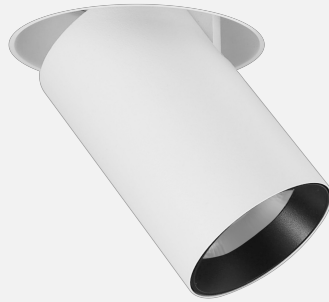

ANDRO TRIMLESS ADJUSTABLE RECESSED

INDOOR / DOWNLIGHT

ambience

MAKING LIGHT WORK

PHYSICAL

Size	S
Installation Method	Adjustable Recessed
Dimensions (mm)	Ø62mm x 100mm (tube) Ø220mm x 137mm (housing)
Cutout Size (mm)	Ø105mm
Accessories	Without Accessory
IP Rating	IP20
Finish	Textured White
Rotate Angle	355°
Tilt Angle	80°

ELECTRICAL

Wattage	15W
Forward Current	350mA
Voltage	240V
Dimming Control	Phase-Cut Dimmable

RoHS

IP20

O P T I C A L

Optic	Lens
Distribution	Medium 23°
CCT	3000K
CRI	CRI90
System Lumen	1277lm
System Efficacy	85lm/W
Light Output Ratio	80
Lifetime (L70B50)	50,000hrs