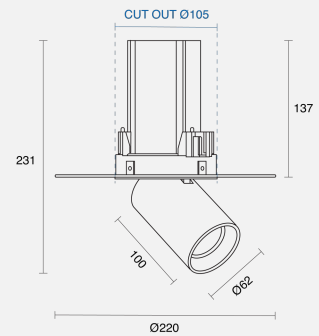

## PHYSICAL

Size	S
Installation Method	Adjustable Recessed
Dimensions (mm)	Ø62mm x 100mm (tube) Ø220mm x 137mm (housing)
Cutout Size (mm)	Ø105mm
Accessories	Without Accessory
IP Rating	IP20
Finish	Textured White
Rotate Angle	355°
Tilt Angle	80°

## ELECTRICAL

Wattage	15W
Forward Current	350mA
Voltage	240V
Dimming Control	Phase-Cut Dimmable

RoHS

IP20