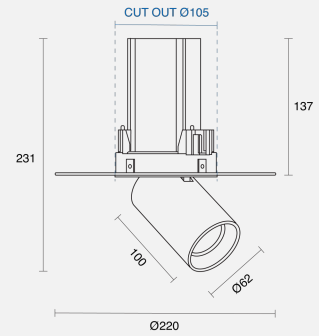

ANDRO TRIMLESS ADJUSTABLE RECESSED

INDOOR / DOWNLIGHT

ambience

MAKING LIGHT WORK

PHYSICAL

Size	S
Installation Method	Adjustable Recessed
Dimensions (mm)	Ø62mm x 100mm (tube) Ø220mm x 137mm (housing)
Cutout Size (mm)	Ø105mm
Accessories	Without Accessory
IP Rating	IP20
Finish	Textured White
Rotate Angle	355°
Tilt Angle	80°

ELECTRICAL

Wattage	15W
Forward Current	350mA
Voltage	240V
Dimming Control	Phase-Cut Dimmable

RoHS

IP20

O P T I C A L

Optic	Lens
Distribution	Medium 23°
CCT	3000K
CRI	CRI90
System Lumen	1277lm
System Efficacy	85lm/W
Light Output Ratio	80
Lifetime (L70B50)	50,000hrs