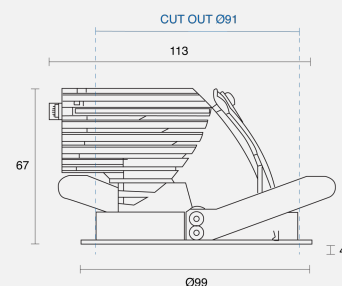

KIT ADJUSTABLE RECESSED

INDOOR / DOWNLIGHT

ambience

MAKING LIGHT WORK

PHYSICAL

Installation Method Adjustable Recessed

Dimensions (mm) Ø99mm x 67mm

Cutout Size (mm) Ø91mm

Accessories Without Accessory

IP Rating IP20

Finish White

Rotate Angle 360°

Tilt Angle 35°

ELECTRICAL

Wattage 20W

Forward Current 500mA

Voltage 240V

Dimming Control Phase-Cut Dimmable

RoHS

IP20

O P T I C A L

Optic	Reflector
Distribution	Medium 25°
CCT	3000K
CRI	CRI90
System Lumen	1707lm
System Efficacy	85lm/W
Light Output Ratio	85
Lifetime (L70B50)	50000hrs