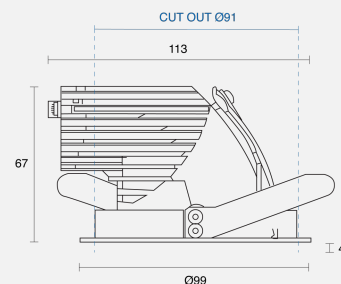

KIT ADJUSTABLE RECESSED

INDOOR / DOWNLIGHT

ambience

MAKING LIGHT WORK

PHYSICAL

Installation Method Adjustable Recessed

Dimensions (mm) Ø99mm x 67mm

Cutout Size (mm) Ø91mm

Accessories Without Accessory

IP Rating IP20

Finish White

Rotate Angle 360°

Tilt Angle 35°

ELECTRICAL

Wattage 20W

Forward Current 500mA

Voltage 240V

Dimming Control Phase-Cut Dimmable

RoHS

IP20

O P T I C A L

Optic	Reflector
Distribution	Medium 25°
CCT	3000K
CRI	CRI90
System Lumen	1707lm
System Efficacy	85lm/W
Light Output Ratio	85
Lifetime (L70B50)	50000hrs