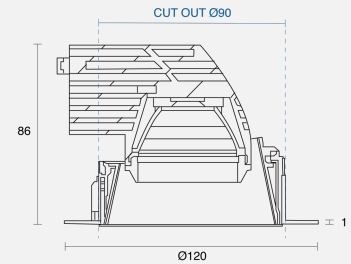

KIT MINI TRIMLESS ADJUSTABLE RECESSED

INDOOR / DOWNLIGHT

ambience

MAKING LIGHT WORK

PHYSICAL

Size	S
Installation Method	Adjustable Recessed
Dimensions (mm)	Ø120mm x 86mm
Cutout Size (mm)	Ø90mm
Accessories	Without Accessory
IP Rating	IP44
Finish	White
Rotate Angle	350°
Tilt Angle	25°

ELECTRICAL

Wattage	20W
Forward Current	500mA
Voltage	240V
Dimming Control	Phase-Cut Dimmable

RoHS

IP44

O P T I C A L

Optic	Reflector
Distribution	Medium 24°
CCT	3000K
CRI	CRI90
System Lumen	1589lm
System Efficacy	79lm/W
Light Output Ratio	85
Lifetime (L70B50)	50000hrs