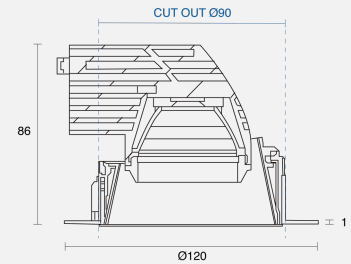

KIT MINI TRIMLESS ADJUSTABLE RECESSED

INDOOR / DOWNLIGHT

ambience

MAKING LIGHT WORK

PHYSICAL

Size	S
Installation Method	Adjustable Recessed
Dimensions (mm)	Ø120mm x 86mm
Cutout Size (mm)	Ø90mm
Accessories	Without Accessory
IP Rating	IP44
Finish	White
Rotate Angle	350°
Tilt Angle	25°

ELECTRICAL

Wattage	20W
Forward Current	500mA
Voltage	240V
Dimming Control	Phase-Cut Dimmable

RoHS

IP44

O P T I C A L

Optic	Reflector
Distribution	Medium 24°
CCT	3000K
CRI	CRI90
System Lumen	1589lm
System Efficacy	79lm/W
Light Output Ratio	85
Lifetime (L70B50)	50000hrs