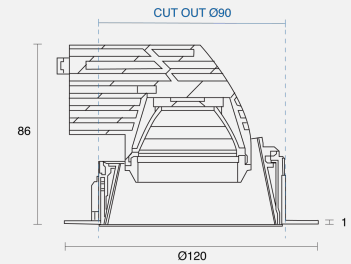

## PHYSICAL

Installation Method	Adjustable Recessed
Dimensions (mm)	Ø120mm x 86mm
Cutout Size (mm)	Ø90mm
Accessories	Without Accessory
IP Rating	IP44
Finish	White
Rotate Angle	350°
Tilt Angle	25°