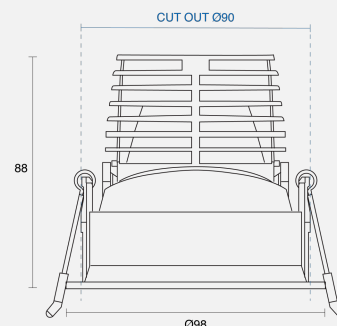

KIT MINI ADJUSTABLE RECESSED

INDOOR / DOWNLIGHT

ambience

MAKING LIGHT WORK

PHYSICAL

Size	S
Installation Method	Adjustable Recessed
Dimensions (mm)	Ø98mm x 88mm
Cutout Size (mm)	Ø90mm
Accessories	Without Accessory
IP Rating	IP44
Finish	White
Rotate Angle	350°
Tilt Angle	25°

ELECTRICAL

Wattage	20W
Forward Current	500mA
Voltage	240V
Dimming Control	Phase-Cut Dimmable

RoHS

IP44

O P T I C A L

Optic	Reflector
Distribution	Medium 24°
CCT	3000K
CRI	CRI90
System Lumen	1589lm
System Efficacy	79lm/W
Light Output Ratio	85
Lifetime (L70B50)	50000hrs