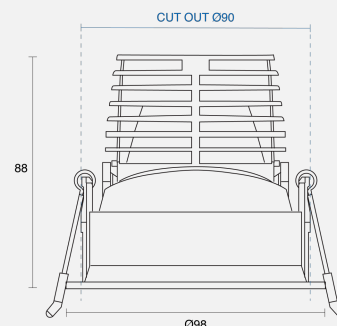

KIT MINI ADJUSTABLE RECESSED

INDOOR / DOWNLIGHT

ambience

MAKING LIGHT WORK

PHYSICAL

Size	S
Installation Method	Adjustable Recessed
Dimensions (mm)	Ø98mm x 88mm
Cutout Size (mm)	Ø90mm
Accessories	Without Accessory
IP Rating	IP44
Finish	White
Rotate Angle	350°
Tilt Angle	25°

ELECTRICAL

Wattage	20W
Forward Current	500mA
Voltage	240V
Dimming Control	Phase-Cut Dimmable

RoHS

IP44

O P T I C A L

Optic	Reflector
Distribution	Medium 24°
CCT	3000K
CRI	CRI90
System Lumen	1589lm
System Efficacy	79lm/W
Light Output Ratio	85
Lifetime (L70B50)	50000hrs