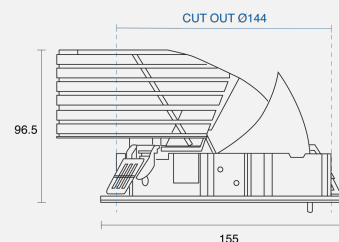

MEERKAT ADJUSTABLE RECESSED

INDOOR / DOWNLIGHT

ambience

MAKING LIGHT WORK

PHYSICAL

Installation Method	Adjustable Recessed
Dimensions (mm)	Ø155mmx96.5mm
Cutout Size (mm)	Ø144mm
Accessories	Without Accessory
IP Rating	IP20
Finish	White
Rotate Angle	355°
Tilt Angle	50°

ELECTRICAL

Wattage	38W
Forward Current	900mA
Voltage	240V
Dimming Control	Non-Dimmable

RoHS

IP20

O P T I C A L

Optic	Reflector
Distribution	Medium 22°
CCT	3000K
CRI	CRI90
System Lumen	3027lm
System Efficacy	80lm/W
Light Output Ratio	85
Lifetime (L70B50)	50000hrs