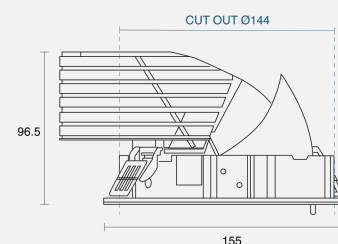

MEERKAT ADJUSTABLE RECESSED

INDOOR / DOWNLIGHT

ambience

MAKING LIGHT WORK

PHYSICAL

Installation Method	Adjustable Recessed
Dimensions (mm)	Ø155mmx96.5mm
Cutout Size (mm)	Ø144mm
Accessories	Without Accessory
IP Rating	IP20
Finish	White
Rotate Angle	355°
Tilt Angle	50°

ELECTRICAL

Wattage	38W
Forward Current	900mA
Voltage	240V
Dimming Control	Non-Dimmable

RoHS

IP20

O P T I C A L

Optic	Reflector
Distribution	Medium 22°
CCT	3000K
CRI	CRI90
System Lumen	3027lm
System Efficacy	80lm/W
Light Output Ratio	85
Lifetime (L70B50)	50000hrs