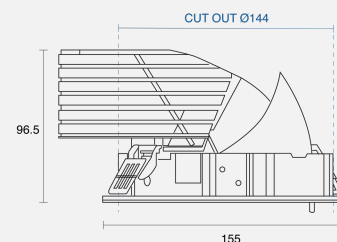

MEERKAT ADJUSTABLE RECESSED

INDOOR / DOWNLIGHT

ambience

MAKING LIGHT WORK

PHYSICAL

Installation Method	Adjustable Recessed
Dimensions (mm)	Ø155mmx96.5mm
Cutout Size (mm)	Ø144mm
Accessories	Without Accessory
IP Rating	IP20
Finish	White
Rotate Angle	355°
Tilt Angle	50°

ELECTRICAL

Wattage	38W
Forward Current	900mA
Voltage	240V
Dimming Control	Non-Dimmable

RoHS

IP20

O P T I C A L

Optic	Reflector
Distribution	Medium 22°
CCT	3000K
CRI	CRI90
System Lumen	3027lm
System Efficacy	80lm/W
Light Output Ratio	85
Lifetime (L70B50)	50000hrs