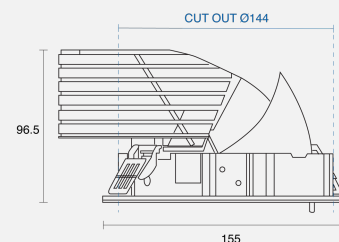

MEERKAT ADJUSTABLE RECESSED

INDOOR / DOWNLIGHT

ambience

MAKING LIGHT WORK

PHYSICAL

Installation Method	Adjustable Recessed
Dimensions (mm)	Ø155mmx96.5mm
Cutout Size (mm)	Ø144mm
Accessories	Without Accessory
IP Rating	IP20
Finish	White
Rotate Angle	355°
Tilt Angle	50°

ELECTRICAL

Wattage	38W
Forward Current	900mA
Voltage	240V
Dimming Control	Non-Dimmable

RoHS

IP20

O P T I C A L

Optic	Reflector
Distribution	Medium 22°
CCT	3000K
CRI	CRI90
System Lumen	3027lm
System Efficacy	80lm/W
Light Output Ratio	85
Lifetime (L70B50)	50000hrs