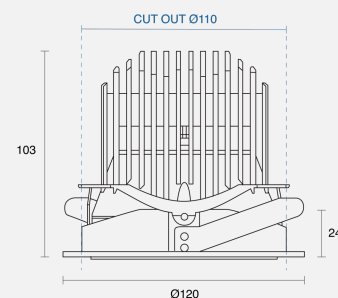

## PHYSICAL

Installation Method	Adjustable Recessed
Dimensions (mm)	Ø120mm x 103mm
Cutout Size (mm)	Ø110mm
Accessories	Without Accessory
IP Rating	IP20
Finish	White
Rotate Angle	355°
Tilt Angle	30°

## ELECTRICAL

Wattage	28W
Forward Current	700mA
Voltage	240V
Dimming Control	Phase-Cut Dimmable

**RoHS**

**IP20**

## O P T I C A L

Optic	Reflector
Distribution	Medium 27°
CCT	3000K
CRI	CRI90
System Lumen	2414lm
System Efficacy	86lm/W
Light Output Ratio	85
Lifetime (L70B50)	50000hrs