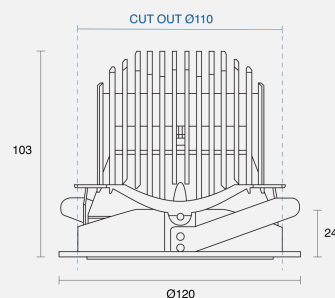

COGNITO ADJUSTABLE RECESSED

INDOOR / DOWNLIGHT

ambience

MAKING LIGHT WORK

PHYSICAL

| | |
|---------------------|---------------------|
| Installation Method | Adjustable Recessed |
| Dimensions (mm) | Ø120mm x 103mm |
| Cutout Size (mm) | Ø110mm |
| Accessories | Without Accessory |
| IP Rating | IP20 |
| Finish | White |
| Rotate Angle | 355° |
| Tilt Angle | 30° |

ELECTRICAL

| | |
|-----------------|--------------------|
| Wattage | 28W |
| Forward Current | 700mA |
| Voltage | 240V |
| Dimming Control | Phase-Cut Dimmable |

RoHS

IP20

O P T I C A L

| | |
|--------------------|------------|
| Optic | Reflector |
| Distribution | Medium 27° |
| CCT | 3000K |
| CRI | CRI90 |
| System Lumen | 2414lm |
| System Efficacy | 86lm/W |
| Light Output Ratio | 85 |
| Lifetime (L70B50) | 50000hrs |

A D D I T I O N A L

| | |
|------------|--------------------------|
| LED Module | Standard Tridonic SLE G7 |
| LED Driver | Remote |
| Warranty | 5 Years |

Order Code: **ADN04AR01.930STM.28W1001**

Cognito Adj Rec Downlight White CRI90 3000K 2414lm 27° 28W Phase-Cut Dim