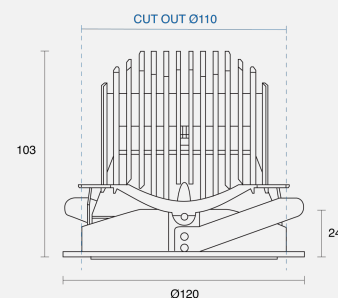

COGNITO ADJUSTABLE RECESSED

INDOOR / DOWNLIGHT

ambience

MAKING LIGHT WORK

PHYSICAL

Installation Method	Adjustable Recessed
Dimensions (mm)	Ø120mm x 103mm
Cutout Size (mm)	Ø110mm
Accessories	Without Accessory
IP Rating	IP20
Finish	White
Rotate Angle	355°
Tilt Angle	30°

ELECTRICAL

Wattage	28W
Forward Current	700mA
Voltage	240V
Dimming Control	Phase-Cut Dimmable

RoHS

IP20

O P T I C A L

Optic	Reflector
Distribution	Medium 27°
CCT	3000K
CRI	CRI90
System Lumen	2414lm
System Efficacy	86lm/W
Light Output Ratio	85
Lifetime (L70B50)	50000hrs