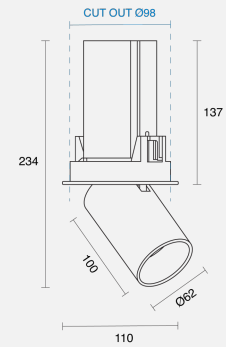

ANDRO ADJUSTABLE RECESSED

INDOOR / DOWNLIGHT

ambience

MAKING LIGHT WORK

PHYSICAL

Size	S
Installation Method	Adjustable Recessed
Dimensions (mm)	Ø62mm x 100mm (tube) Ø110mm x 137mm (housing)
Cutout Size (mm)	Ø98mm
Accessories	Without Accessory
IP Rating	IP20
Finish	Textured White
Rotate Angle	355°
Tilt Angle	80°

ELECTRICAL

Wattage	15W
Forward Current	350mA
Voltage	240V
Dimming Control	Phase-Cut Dimmable

RoHS

IP20

O P T I C A L

Optic	Lens
Distribution	Medium 23°
CCT	3000K
CRI	CRI90
System Lumen	1277lm
System Efficacy	85lm/W
Light Output Ratio	80
Lifetime (L70B50)	50,000hrs