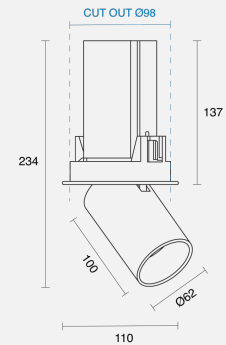

ANDRO ADJUSTABLE RECESSED

INDOOR / DOWNLIGHT

ambience

MAKING LIGHT WORK

PHYSICAL

Size	S
Installation Method	Adjustable Recessed
Dimensions (mm)	Ø62mm x 100mm (tube) Ø110mm x 137mm (housing)
Cutout Size (mm)	Ø98mm
Accessories	Without Accessory
IP Rating	IP20
Finish	Textured White
Rotate Angle	355°
Tilt Angle	80°

ELECTRICAL

Wattage	15W
Forward Current	350mA
Voltage	240V
Dimming Control	Phase-Cut Dimmable

RoHS

IP20

O P T I C A L

Optic	Lens
Distribution	Medium 23°
CCT	3000K
CRI	CRI90
System Lumen	1277lm
System Efficacy	85lm/W
Light Output Ratio	80
Lifetime (L70B50)	50,000hrs