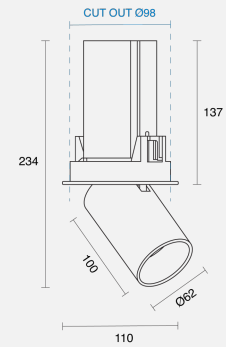

## PHYSICAL

Size	S
Installation Method	Adjustable Recessed
Dimensions (mm)	Ø62mm x 100mm (tube) Ø110mm x 137mm (housing)
Cutout Size (mm)	Ø98mm
Accessories	Without Accessory
IP Rating	IP20
Finish	Textured White
Rotate Angle	355°
Tilt Angle	80°