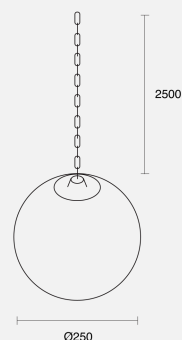

## PHYSICAL

Size	XS
Installation Method	Suspended
Dimensions (mm)	Ø250mmx2500mm (suspension)
Accessories	Without Accessory
IP Rating	IP44
Finish	Grey/White