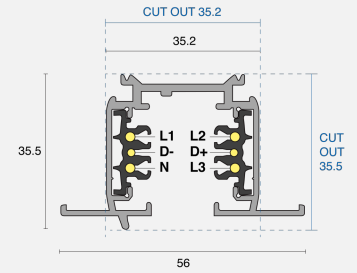

## PHYSICAL

Installation Method	Fixed Recessed
Dimensions (mm)	56mmx35.5mmx3000mm
Cutout Size (mm)	35.2mmx35.5mmx3000mm
Finish	White

RoHS

**A D D I T I O N A L**

Warranty

5 Years

---

**Order Code: AAC64FR01.3000MM**

**3-Circuit Power Track DALI (6 Wires) Fix Rec White 56mmx35.5mmx3000mm**