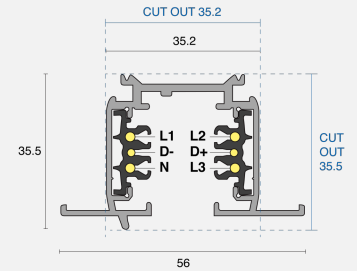

## PHYSICAL

Installation Method	Fixed Recessed
Dimensions (mm)	56mmx35.5mmx3000mm
Cutout Size (mm)	35.2mmx35.5mmx3000mm
Finish	White

RoHS

**A D D I T I O N A L**

Warranty

5 Years

---

**Order Code: AAC64FR01.3000MM**

**3-Circuit Power Track DALI (6 Wires) Fix Rec White 56mmx35.5mmx3000mm**