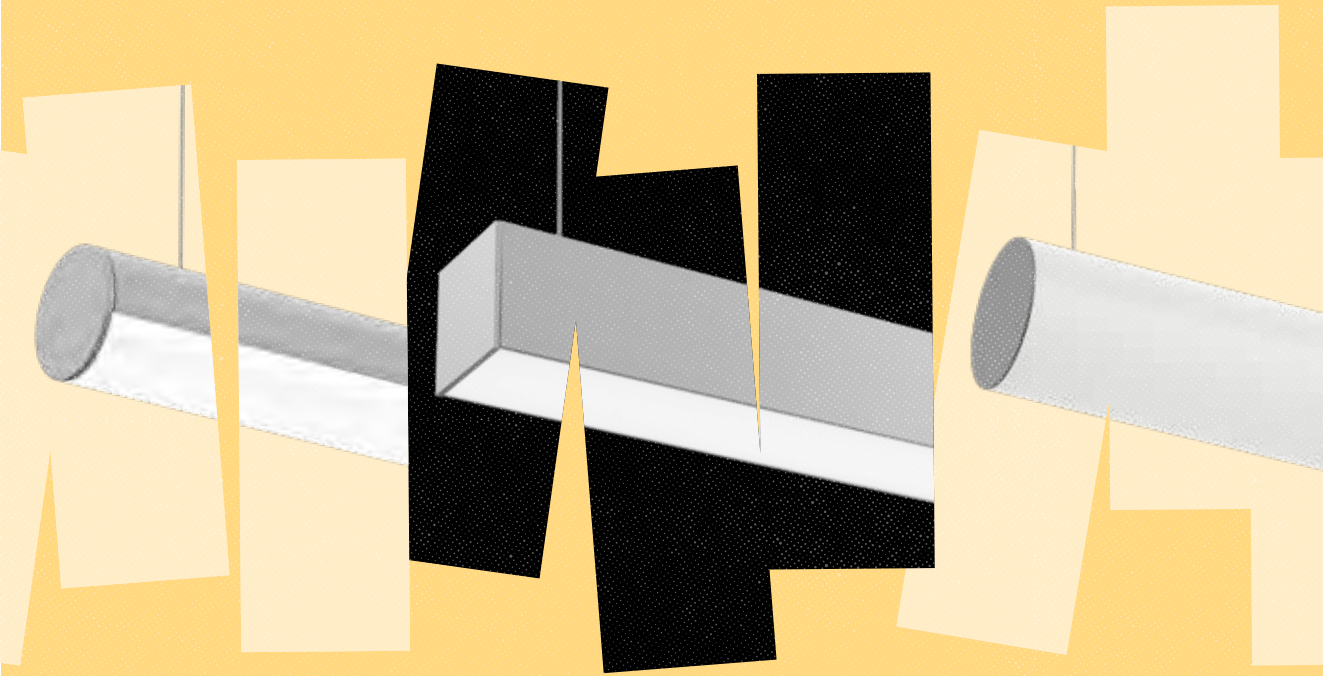

fine tune

your space

LINEAR
STRIP
PROFILE
LED 'NEON'

create your
perfect spatial
composition

 **symphony**
by ambience

SYMPHONY FEATURES A VARIED WORLD-CLASS LUMINAIRE COLLECTION THAT ALL COMES TOGETHER TO PLAY A PART IN CREATING YOUR PERFECT SPATIAL COMPOSITION.

HARMONY Four Pillars 2.0

WALL LIGHTS
PENDANTS
FEATURES

Greatest Hits

CONCERTO

You got me baffled baby

Coming in different finishes, the slim and customisable Concerto pendant has a deep baffle—deeper than Barry White deep. And while this luminaire might be minimal in aesthetics, its list of attributes create quite a show.

DECIBEL CURVED

Spin you right round

The curved version of Decibel LED profile system is perfect for when your space needs a little volume and curve. If you've got ideas then Decibel curved makes all the right noises.

SOLO

The one-man band

Sometimes one fitting can lift a space all on its lonesome – the Solo is no exception. Its applications are diverse – in ceilings washing down walls, wall mounted or around mirrors. It also provides the flexibility to customise lengths. Its flat face makes it ideal to create intricate recessed architectural displays.