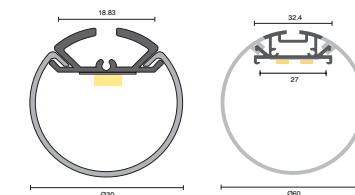

Also available in 30mm and 120mm.

FEATURED Eglemont House
with Architects EAT
Crescendo Custom
Pendant.

Bicycle Thieves
with Pierce Widera
Customised Shelving/
Walkway

WATT/M	10 / 14.5 / 20 / 30
COLOUR TEMP	2700K / 3000K / 4000K
DIFFUSER	Opal
CRI	90+