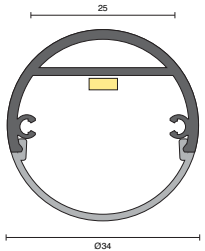

PANORAMA SMOOTH

It's a smooth operator

The full circle of uniqueness that's been created with the creative in mind. You can use it by itself as a pendant or to provide illumination for your custom creations. With Panorama your space is your canvas.

FEATURED	Up There Athletics Suspended Pendants
	Witchery Bondi Custom Pendant
WATT/M	10 / 14.5 / 20 / 30
COLOUR TEMP	2700-6500K + RGB
CRI	90+

SYMPHONY INSTALLATION