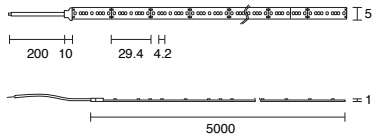

BOOST STRIP MINI

From little things big things grow

For when you want to enhance that tricky space but also conceal the light source. The Boost Mini will do what it says – be mini, very mini.

WATT/M	5 / 8
COLOUR TEMP	1600K-6500K
WIDTH	5mm
CRI	90+

Boost is available in too many options to list in this one catalogue. For more visit ambiencelighting.com.au