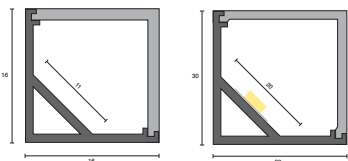

PRELUDE

The show goes on

Its hallmark is the 90° diffuser for maximum spread in concealed spaces. If you're looking to light shelving, we like to think of it as the opening act for whatever you have on show.

FEATURED	Incu Chadstone with Akin Atelier Accent & Joinery
WATT/M	5 / 10 / 14.5 / 20
COLOUR TEMP	2700K-6500K + RGB colour changing
DIFFUSER	Opal