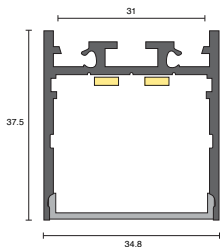

DECIBEL

Let me hear some noise

The Decibel profile system is perfect for when your space needs a little volume. Everything from using as a refined pendant or use it to configure your own intricate shapes and overhead system.

1. ---
2. **FEATURED** **Timezone Robina**
   Colour Changing
   Pendants
3. **Tract**
   with Architects EAT
   Customised Grid
   Pendant
4. ---
5. **WATT/M** 10 / 14.5 / 20 / 30 / 40
6. **COLOUR TEMP** 2700K-6500K + RGB
   colour changing
7. **DIFFUSER** Opal, Frost, Smoke
8. **CRI** 90+