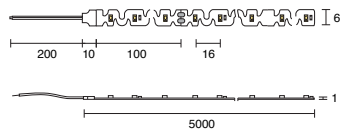

MAESTRO

Inside out and upside down you're turning me

Illuminate those tricky spots or create absolutely delicious layer, depth and accent by curving, shaping and (best of all) hiding your illumination source with the tiny and highly mouldable Maestro.

FEATURED Sarah Sands
with Studio Y.
Mirror Application

The Daily Edited
with Pattern Studio
Perimeter Uplight

WATT/M 10

COLOUR TEMP 2700K / 3000K /
4000K / 6500K

CRI 90+