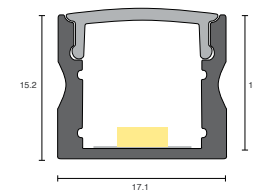

MEDLEY

All together now

Sweet sounding convenience is a priority with low maintenance and energy efficiency all coming together for this chart topper.

FEATURED	Eazy Peazy with Carr Design Cove Uplighting
WATT/M	5 / 10 / 14.5 / 20
COLOUR TEMP	2700K-6500K + RGB colour changing
DIFFUSER	Opal, Frost, Smoke
CRI	90+