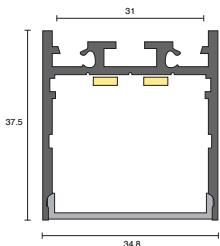

DECIBEL CURVED

Spin you right round

The curved version of Decibel LED profile system is perfect for when your space needs a little volume and curve. If you've got ideas then Decibel curved makes all the right noises.

FEATURED	Virtual Gallery Space Wall Mounted
WATT/M	10 / 14.5 / 20 / 30 / 40
COLOUR TEMP	2700K-6500K + RGB colour changing
DIFFUSER	Optics Opal, Frost, Smoke
CRI	90+