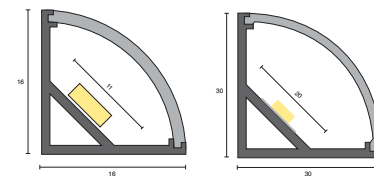

Now

RONDO

DJ, spin that wheel!

If you're looking for a curved aesthetic with your LED profile then run your eyes around Rondo. It gives a solid wide beam in those tight concealed spaces.

LIVE : Smoke Series

We're

FEATURED	Sneakerboy Chadstone Joinery
WATT/M	5 / 10 / 14.5 / 20
COLOUR TEMP	2700K-6500K + RGB colour changing
DIFFUSER	Opal, Smoke
CRI	90+

Smokin'