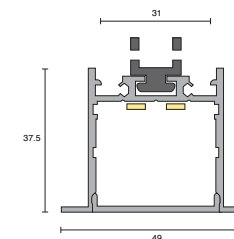

SOLO

The one-man band

Sometimes one fitting can lift a space all on its lonesome – the Solo is no exception. Its applications are diverse – in ceilings washing down walls, wall mounted or around mirrors. It also provides the flexibility to customise lengths. Its flat face makes it ideal to create intricate recessed architectural displays.

FEATURED Timezone Robina
Wall Recessed

ambience
with Studio Y
Cove Lighting

WATT/M 10 / 14.5 / 20 / 30 / 40

COLOUR TEMP 3000K + RGB

CRI 90+