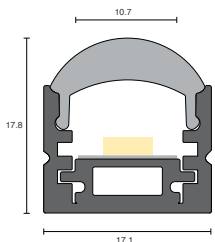

FEATURED Incu Sydney
with Akin Atelier
Wall Wash Shelf Lighting

Symphony Installation
Wall Wash & Joinery

WATT/M 5 / 10 / 14.5 / 20

COLOUR TEMP 2700K / 3000K / 6500K

CRI 90+

BEAM ANGLES 10° / 30° / 60° / 90°