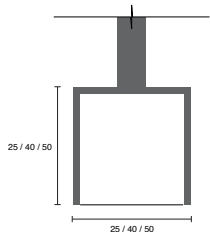

1. ---
2. **FEATURED** **Vasse Felix**
   with Hecker Guthrie
   Pendant
3. **Magdala House**
   with Jack Fugaro
   Pendant
4. **Pivot House**
   with Architects EAT
   Custom Pendant
5. ---
6. **WATT/M** Up to 40
7. **COLOUR TEMP** 2700K / 3000K / 4000K
8. **CRI** 90+