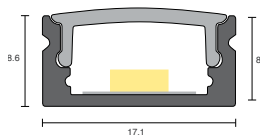

HARMONY

Play it cool

Harmony's wide distribution is designed to illuminate task surfaces such as prep benches and under bar lighting. It features a shallow profile for soothing those tight spaces.

FEATURED	Nick & Noras with Studio Y. Concealed Joinery Lighting
WATT/M	5 / 10 / 14.5
COLOUR TEMP	2700K-6500K + RGB colour changing
DIFFUSER	Opal, Frost, Smoke
CRI	90+