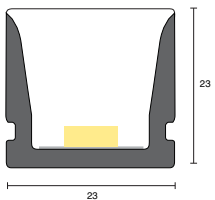

APPLICATION	Wall Wash
VOLTAGE	24VDC
IP RATINGS	IP20 / IP44 / IP67
BEND DIRECTION	Dual
TAIL TYPES	End Feed / Side Feed / Bottom Feed

BENDABLE 'NEON' RANGE

Move it, make it, create it – rock on!

Mirrors, bars, feature lights, custom projects, signage, hard-to-reach spots, pendants, bulkheads. Our bendable series is created with the art of creating in mind. Virtuoso has 360° illumination plus it's waterproof and can be used outdoors. With Medley you can cut it at any point, plus you don't have those damn awful LED spots. The ultra petite Piccolo is really something to sing about too with its super small size and versatility.