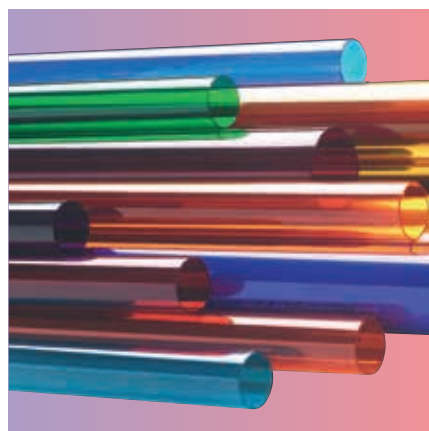

TWIN STICK key features

END CAP FINISHES

- White
- Black
- Aluminium
- Custom

COLOUR SLEEVES

- Acid Yellow
- Candlelight
- Candy Pink
- Chrome Green
- Ice Blue
- Lavendar
- Leaf Green
- Light Orange
- Light Red
- Pink
- Purple
- Red
- Royal Blue
- Sky Blue

TECHNICAL DESIGN

- Opal Polycarbonate Diffuser
- 2700K / 3000K / 4000K
- CRI90>
- Up To 1800lm
- 24v Dc
- Non-Dim / Phase-Cut Dim / DALI Dim / Bluetooth Dim
- Remote LED Driver
- Up To 28w
- End & Rear Feeds Available

DESIGN

- 360° Diffused LED Tube
- Slim & Robust Design
- Customisations Possible
- Striking Feature Luminaire
- Bright & Captivating Colour Sleeve Options
- Customisable Anodised End Caps
- Angled Suspension Options Available

Colour Sleeve Options