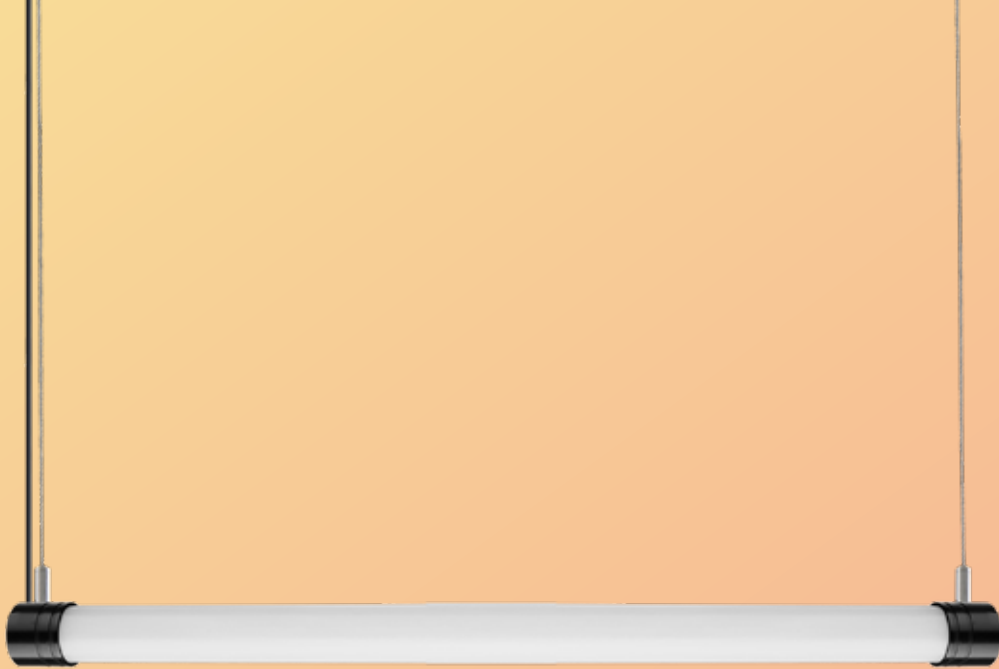

## DESIGN

- 360° Diffused LED Tube
- Slim & Robust Design
- Customisations Possible
- Striking Feature Luminaire
- Bright & Captivating Colour Sleeve Options
- Customisable Anodised End Caps
- Angled Suspension Options Available

**TWIN STICK**  
VERTICAL SUSPENDED

**TWIN STICK**  
HORIZONTAL SUSPENDED

**TWIN STICK**  
SURFACE MOUNTED

**TWIN STICK** Fixed Surface and Suspended Horizontal/Vertical Mounting

SIZE	MEASUREMENTS (AxBmm)
XS	Ø 33 x 525
S	Ø 33 x 1025
M	Ø 33 x 1525

## All About The Display.

The **TWIN STICK** is called a twin, but it's just one tube. It gets its name from engineered twin LED light sources. It provides no shadowing and gives a cleaner 360° light output. Yes, the **TWIN STICK** is an incredibly versatile linear lighting solution (good ol 'solution') and can be dimmable.