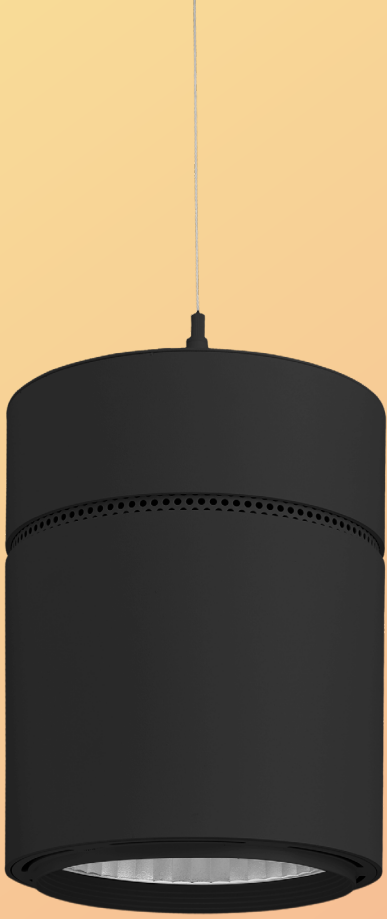

SILO key features

FINISHES

- Textured White
- Textured Black
- Custom

TECHNICAL DESIGN

Citizen COB
3000K / 4000K
CRI90+
Up to 3000lm
Flood 80° Distribution Beam Angle
High LOR
High Efficacy
Non-Dim / DALI

DESIGN

Aluminium Die-Casting material
High Durability Design
Textured Powder Coating Finish
Anodized Specular Reflector Design
3-Year Warranty
Multiple Mounting Options

**SILO FLEX SUSPENDED
PENDANT**
Textured Black

Space & Co Collins St

Space & Co Collins St

SILO FLEX SUSPENDED PENDANT
Textured White

SILO FLEX SURFACE MOUNTED
Textured White

Plenty In The Tank.

The **SILO** pendant is filled to the brim with features and benefits – it's big, it's going to give you more reach with your light, it's high output, it can be used as a feature and not only all that – it also comes in a downlight version.

**SILO FLEX SUSPENDED
PENDANT**
Textured Black

ambience
MAKING LIGHT WORK

+61 3 9486 3699
sales@ambienclighting.com.au
ambienclighting.com.au