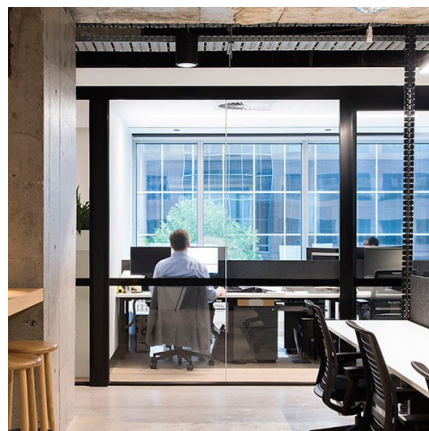

SILO key features

FINISHES

- Textured White
- Textured Black
- Custom

TECHNICAL DESIGN

Citizen COB
3000K / 4000K
CRI90+
Up to 3000lm
Flood 80° Distribution Beam Angle
High LOR
High Efficacy
Non-Dim / DALI

Space & Co Collins St

Space & Co Collins St

SILO FLEX SUSPENDED PENDANT
Textured White

SILO FLEX SURFACE MOUNTED
Textured White

Plenty In The Tank.

The **SILO** pendant is filled to the brim with features and benefits – it's big, it's going to give you more reach with your light, it's high output, it can be used as a feature and not only all that – it also comes in a downlight version.