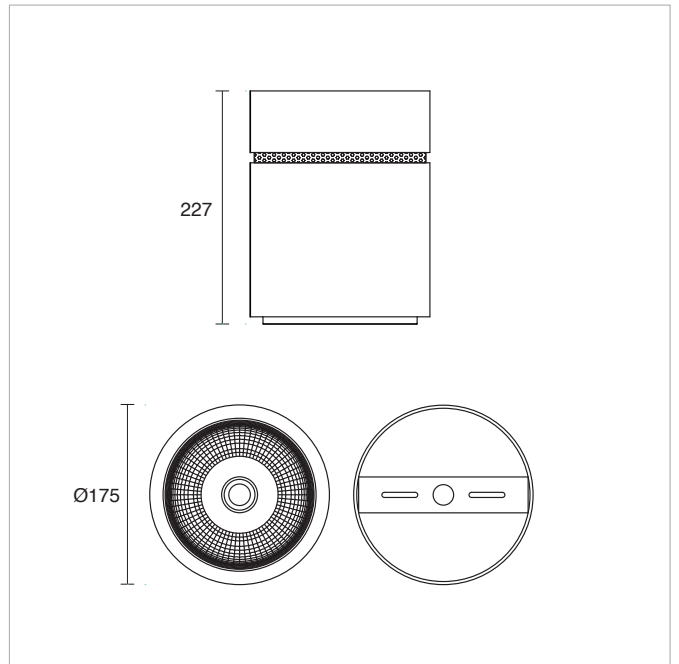

SILO key features

FINISHES

- Textured White
- Textured Black
- Custom

TECHNICAL DESIGN

Citizen COB
3000K / 4000K
CRI90+
Up to 3000lm
Flood 80° Distribution Beam Angle
High LOR
High Efficacy
Non-Dim / DALI

Space & Co Collins St

Space & Co Collins St

SILO FLEX SUSPENDED PENDANT
Textured White

SILO FLEX SURFACE MOUNTED
Textured White

Plenty In The Tank.

The **SILO** pendant is filled to the brim with features and benefits – it's big, it's going to give you more reach with your light, it's high output, it can be used as a feature and not only all that – it also comes in a downlight version.