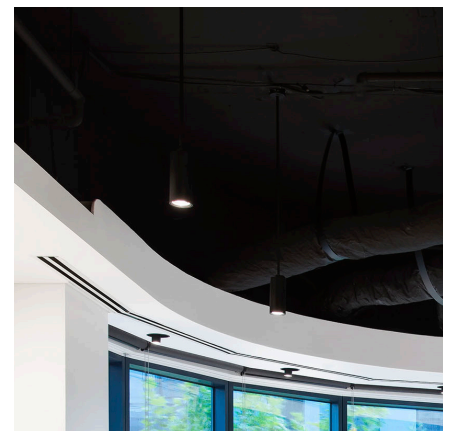

SILO key features

FINISHES

- Textured White
- Textured Black
- Custom

TECHNICAL DESIGN

Citizen COB
3000K / 4000K
CRI90+
Up to 3000lm
Flood 80° Distribution Beam Angle
High LOR
High Efficacy
Non-Dim / DALI

DESIGN

Aluminium Die-Casting material
High Durability Design
Textured Powder Coating Finish
Anodized Specular Reflector Design
3-Year Warranty
Multiple Mounting Options

**SILO FLEX SUSPENDED
PENDANT**
Textured Black

Space & Co Collins St

Space & Co Collins St

SILO FLEX SUSPENDED PENDANT
Textured White

SILO FLEX SURFACE MOUNTED
Textured White

Plenty In The Tank.

The **SILO** pendant is filled to the brim with features and benefits – it's big, it's going to give you more reach with your light, it's high output, it can be used as a feature and not only all that – it also comes in a downlight version.