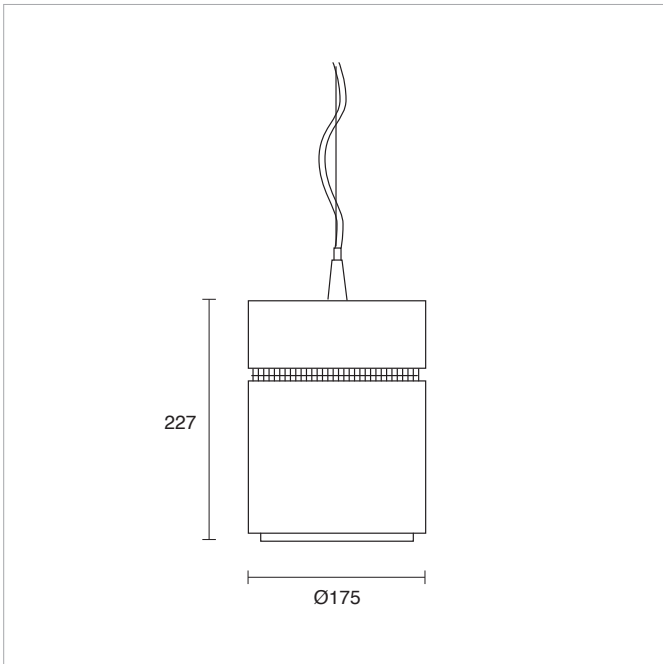

Space & Co Collins St

Space & Co Collins St

SILO FLEX SUSPENDED PENDANT
Textured White

SILO FLEX SURFACE MOUNTED
Textured White

Plenty In The Tank.

The **SILO** pendant is filled to the brim with features and benefits – it's big, it's going to give you more reach with your light, it's high output, it can be used as a feature and not only all that – it also comes in a downlight version.