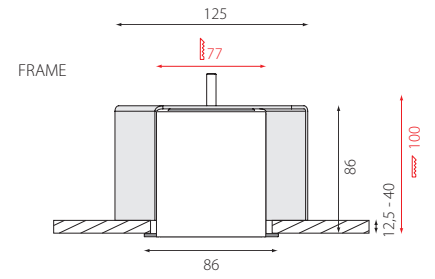

pure 3

Einbauleuchte | Recessed luminaire | Luminaire encastré | da incasso