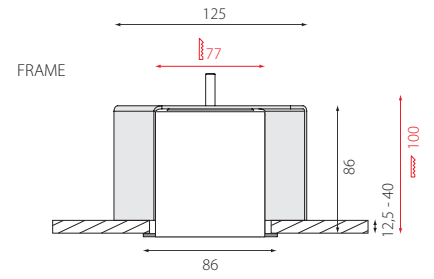

pure 3

Einbauleuchte | Recessed luminaire | Luminaire encastré | da incasso