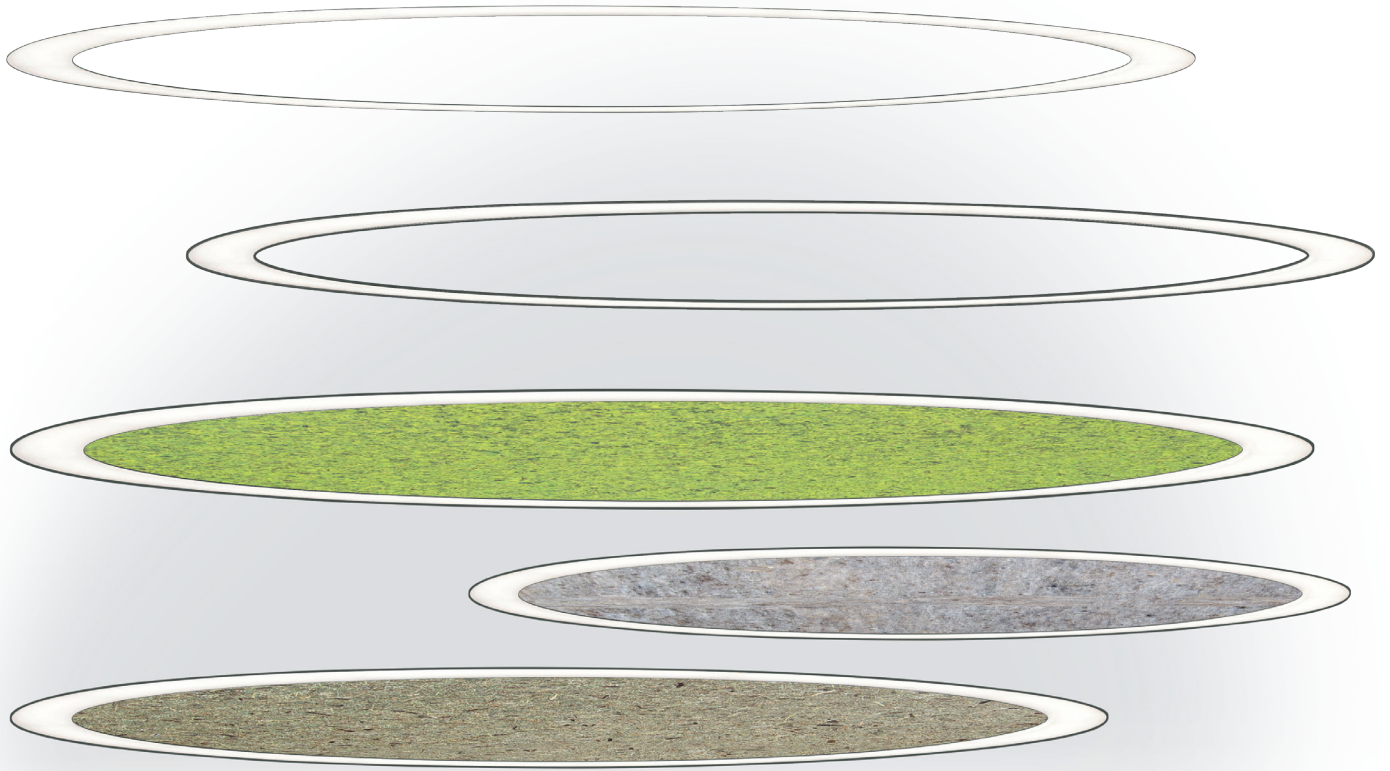

Wandleuchte | Wall luminaire | Applique

3-Phasen-Leuchte  
Track mounted luminaire  
Luminaire pour rail 3 phases  
Lume universale a 3-poli

BAP louvre  
Asymmetric

Einbauleuchte | Recessed luminaire | Luminaire encastré | da incasso

# pure 3

direct

satiné

microprism

direct

BAP

asymmetric

direct/indirect