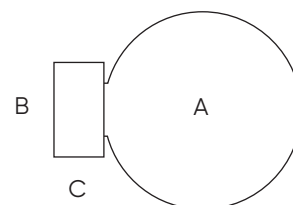

WALL LIGHT FIXED SURFACE MOUNTED

SIZE	MEASUREMENTS (AxBxCmm)
XS	Ø 100 x Ø 47 x 25
S	Ø 150 x Ø 47 x 25