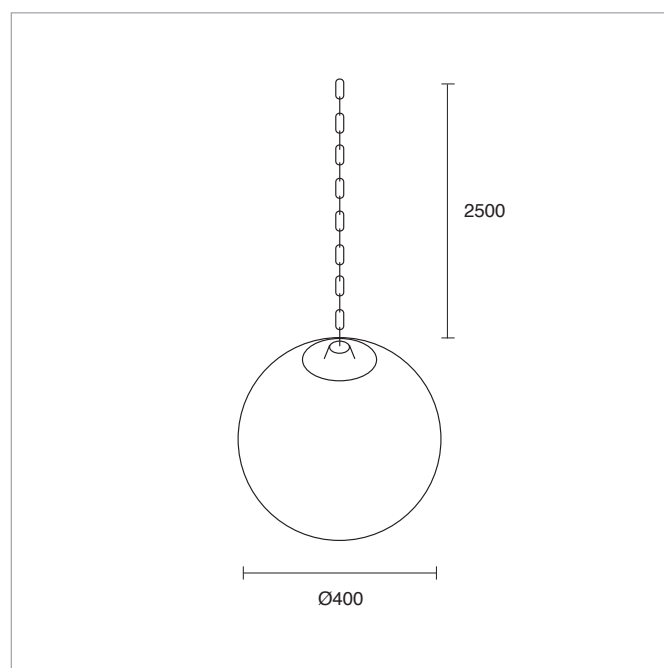

ROTOBALL SWING XS SUSPENDED

ROTOBALL SWING S SUSPENDED

STELLA key features

SIZES

XS

S

FINISHES

- Aged Brass
- Brushed Brass
- Black
- White
- Custom