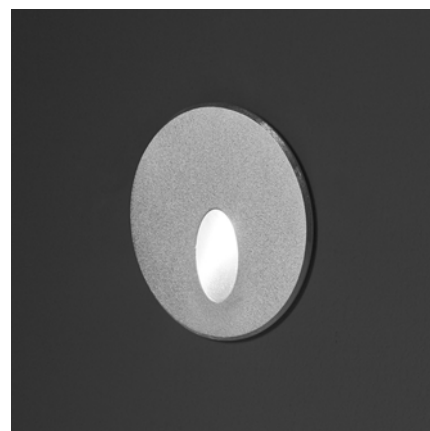

STEP key features

FINISHES

- Textured Grey

TECHNICAL DESIGN

- CREE LED
- 3000K
- Fixed Recessed Mounting
- Ballast Integral
- 1W
- CRI 80
- 60lm
- Asymmetric 80° Beam Angle Distribution
- IP Rating IP65
- IK Rating IK07
- Non-Dimmable
- Stainless Steel AISI 316
- 5-Year Warranty

DESIGN

- Architectural Design
- Textured Finish
- Compact Size
- Slimline Profile
- Even Distribution
- Controlled Illumination
- Robust Design
- Heavy Duty

Tondo