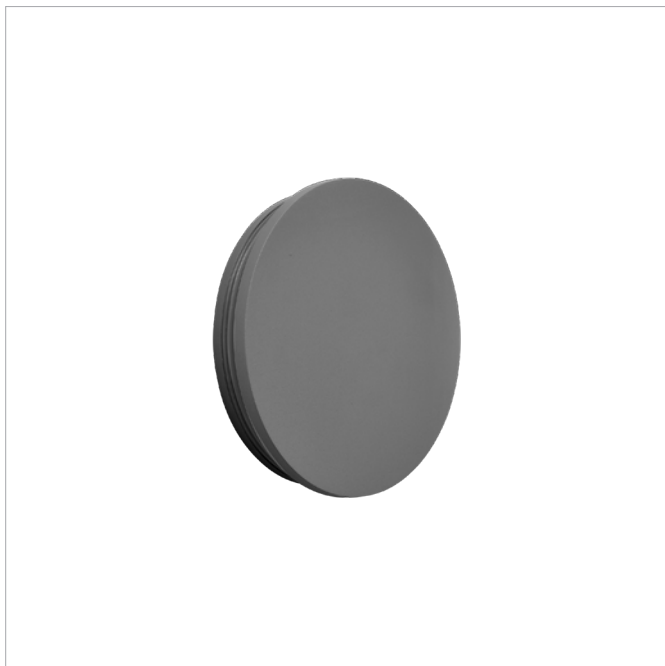

CREE LED

3000K / 4000K

Surface Mounted

Ballast Integral

240V

9W / 12W

CRI 80

360° Beam Angle Distribution

Delicate Illumination

Robust Design

Textured Grey

Concrete Grey

**ECLIPSE XS ANTHRACITE GREY****ECLIPSE S CONCRETE**

WALL / STEP LIGHT

FIREFLY

FIREFLY key features

FINISHES

- Aged Brass
- Brushed Brass
- Black
- White
- Custom

ACCESSORIES

- Honeycomb Louvre
- Diffuser Lens

TECHNICAL DESIGN

- CREE XHP-50 Gen 2
- 2700K / 3000K / 4000K
- Ballast Remote
- Constant Current
- 6W / 9W
- CRI 80
- 476lm / 780lm
- 10° / 21° / 33°, Elliptical 26°x 41°
Beam Angle Distribution
- IP Rating IP65
- Non-Dim / Phase-Cut /
0-10V / DALI
- Optic Glass Lens
- 2-Year Warranty