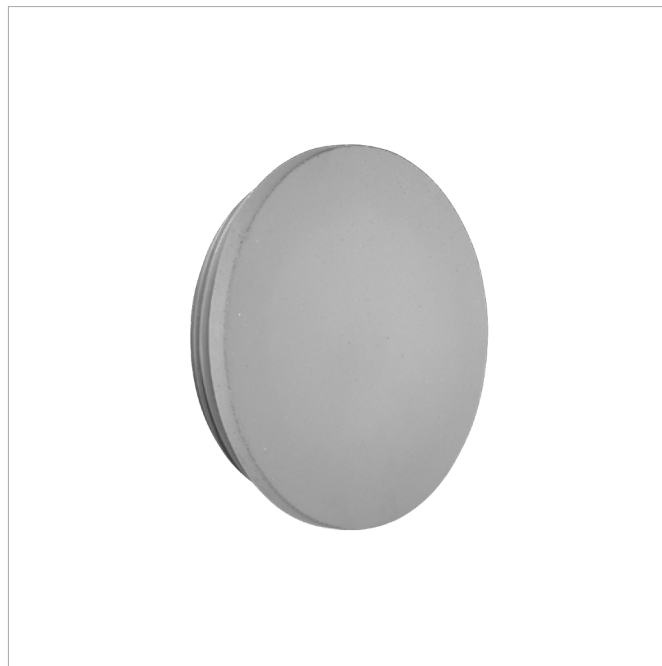

CREE LED

3000K / 4000K

Surface Mounted

Ballast Integral

240V

9W / 12W

CRI 80

360° Beam Angle Distribution

Delicate Illumination

Robust Design

Textured Grey

Concrete Grey

**ECLIPSE XS ANTHRACITE GREY****ECLIPSE S CONCRETE**

WALL / STEP LIGHT

FIREFLY

FIREFLY key features

FINISHES

- Aged Brass
- Brushed Brass
- Black
- White
- Custom

ACCESSORIES

- Honeycomb Louvre
- Diffuser Lens

TECHNICAL DESIGN

- CREE XHP-50 Gen 2
- 2700K / 3000K / 4000K
- Ballast Remote
- Constant Current
- 6W / 9W
- CRI 80
- 476lm / 780lm
- 10° / 21° / 33°, Elliptical 26°x 41°
Beam Angle Distribution
- IP Rating IP65
- Non-Dim / Phase-Cut /
0-10V / DALI
- Optic Glass Lens
- 2-Year Warranty

FIREFLY SPIKE INGROUND

FLATT key features

FINISHES

- Anthracite
- Brown

TECHNICAL DESIGN

- LED
- 3000K / 4000K Dual Switch
- Ballast Integral
- 14W
- Forward Current 300mA
- CRI 80
- 500lm
- Asymmetric Beam Angle Distribution
- IP Rating IP65
- IK Rating IK03
- Non-Dimmable
- Material Aluminum
- Lifetime 54000hrs