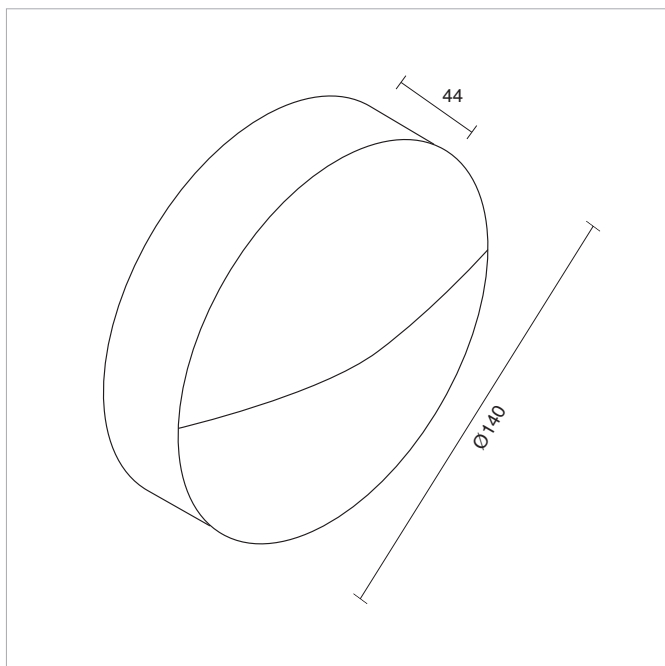

DESIGN

- Architectural Finish
- Compact Size
- Restrained Distribution
- Delicate Illumination
- Robust Design

Round Step Light

Square Step Light

DOWNUNDER OUT ROUND

DOWNUNDER OUT SQUARE

p.u.k.

WALL / STEP LIGHT