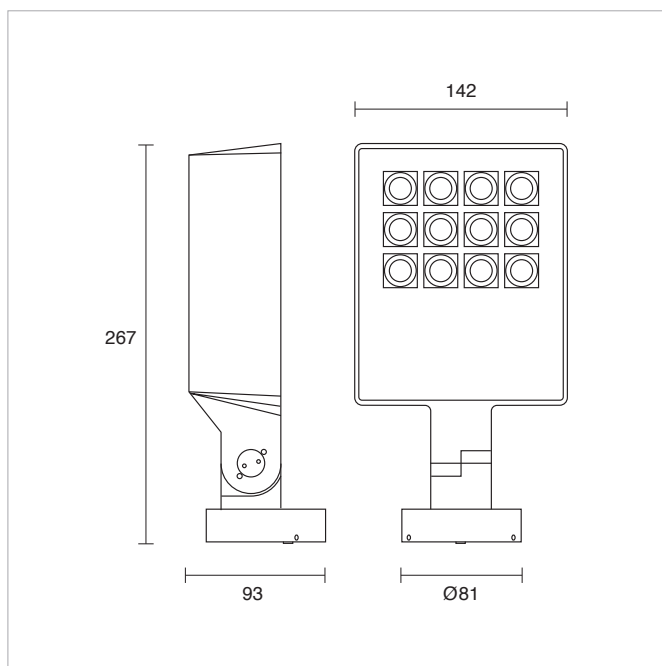

ZEUS S ANTHRACITE GREY

DECORATIVE

EXTERIOR

OUTDOOR RANGE

ROTOBALL SWING key features

45

SIZES

XS