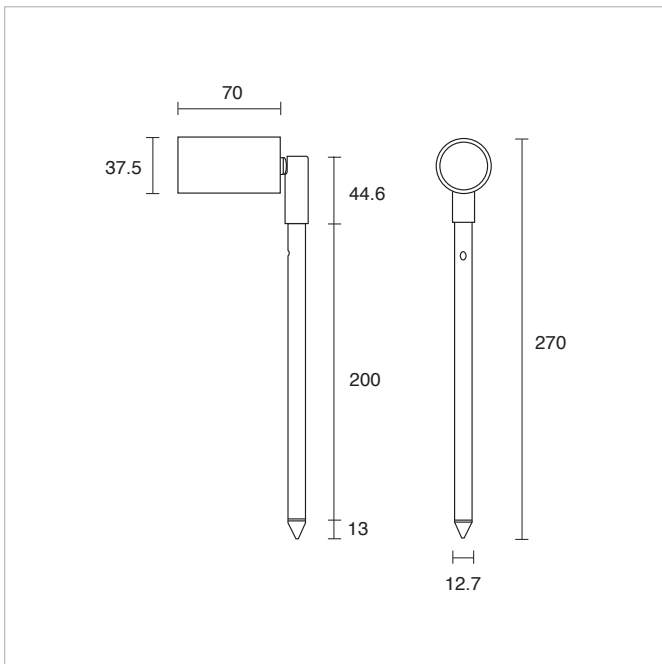

TWIGGY SPIKE INGROUND