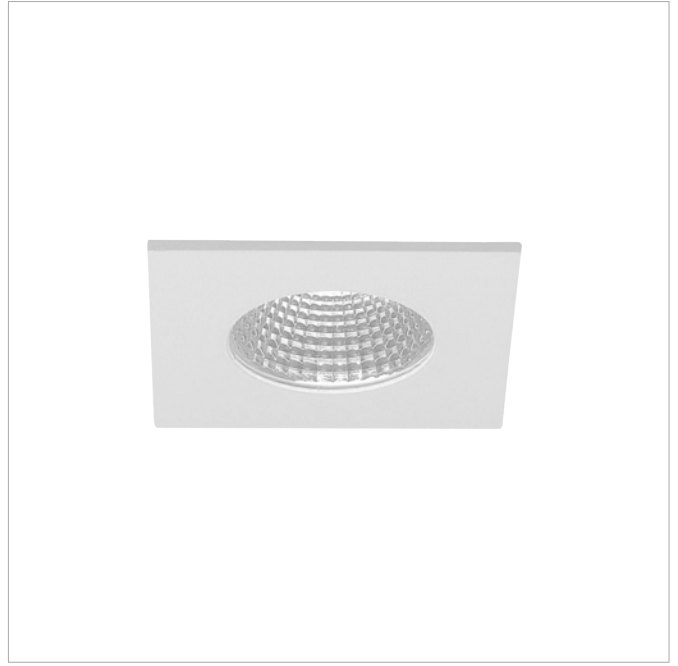

PIREQ IP SQUARE