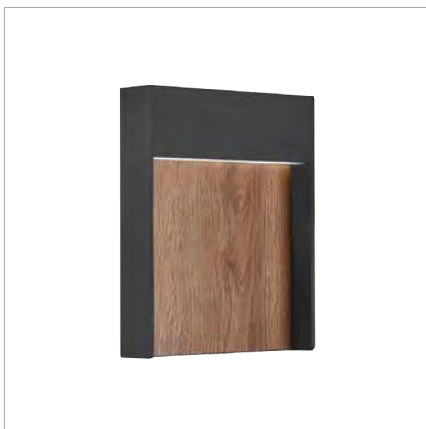

FLATT key features

FINISHES

- Anthracite
- Brown

TECHNICAL DESIGN

- LED
- 3000K / 4000K Dual Switch
- Ballast Integral
- 14W
- Forward Current 300mA
- CRI 80
- 500lm
- Asymmetric Beam Angle Distribution
- IP Rating IP65
- IK Rating IK03
- Non-Dimmable
- Material Aluminum
- Lifetime 54000hrs

DESIGN

- Architectural Design
- Natural Finish
- Compact Size
- Even Distribution
- Controlled Illumination
- Robust Design

Easy fit