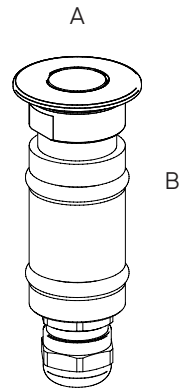

Ideal for walkways

Inground lights

ALTEA XS
ANODIZED ALUMINIUM

ALTEA S
STAINLESS STEEL

ALTEA M
BRUSHED STEEL

ALTEA INGROUND RECESSED

SIZE	MEASUREMENTS (AxBmm)
XS	Ø 26 x 65.5 x Ø 21 - Ø 25 (cut out)
S	Ø 38 x 62 x Ø 33 - Ø 100 (cut out)
M	Ø 65 x 60 x Ø 53 - Ø 100 (cut out)

HYDROFLOOR INVISA key features

SIZES

XS

S

FINISHES

● Matt Black

○ Stainless Steel

TECHNICAL DESIGN