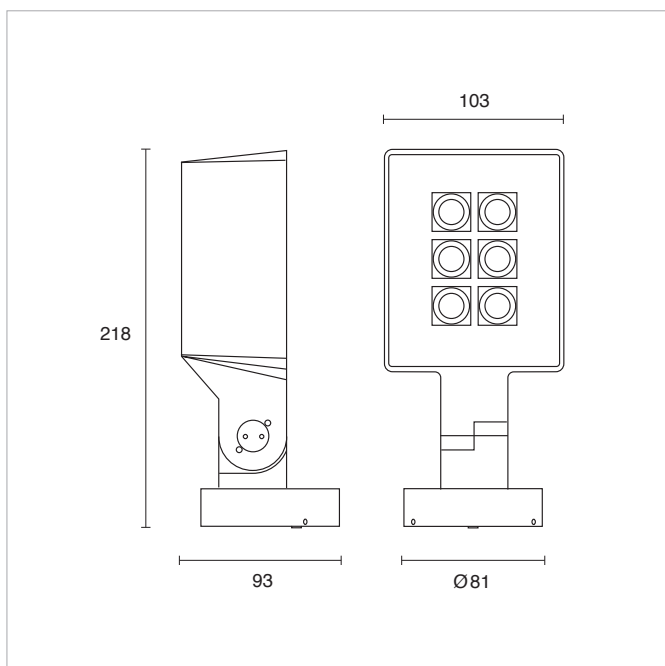

ZEUS S ANTHRACITE GREY

DECORATIVE

EXTERIOR

OUTDOOR RANGE

ROTOBALL SWING key features

45

SIZES

XS