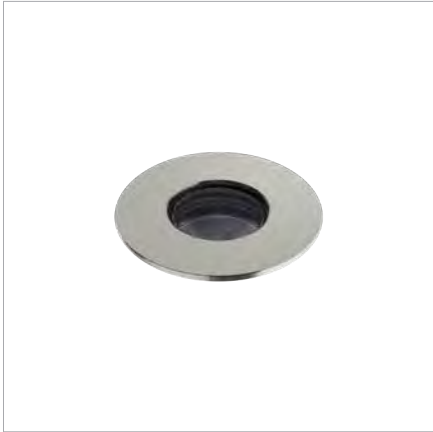

Ideal for walkways

Inground lights

ALTEA XS
ANODIZED ALUMINIUM

ALTEA S
STAINLESS STEEL

ALTEA M
BRUSHED STEEL

ALTEA INGROUND RECESSED

SIZE	MEASUREMENTS (AxBmm)
XS	Ø 26 x 65.5 x Ø 21 - Ø 25 (cut out)
S	Ø 38 x 62 x Ø 33 - Ø 100 (cut out)
M	Ø 65 x 60 x Ø 53 - Ø 100 (cut out)