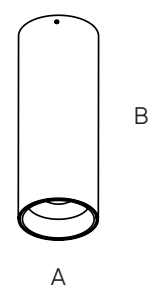

FIXED SURFACE MOUNTED IP65

SIZE	MEASUREMENTS (AxBmm)
XS	Ø 52.2 x 140
S	Ø 62 x 172
M	Ø 75.6 x 210
L	Ø 75.6 x 210

ADJUSTABLE SURFACE MOUNTED IP54

SIZE	MEASUREMENTS (AxBxCmm)
XS	Ø 52.2 x 85 x 85
S	Ø 62 x 100 x 100
M	Ø 75.6 x 120 x 120