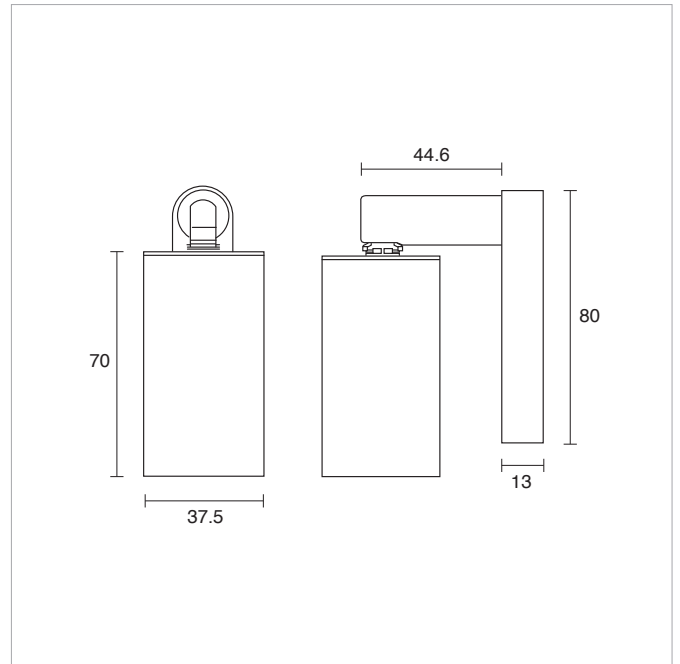

TWIGGY SPOT WALL LIGHT