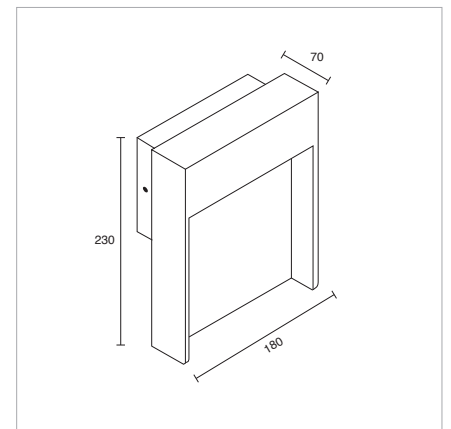

FLATT key features

FINISHES

- Anthracite
- Brown

TECHNICAL DESIGN

- LED
- 3000K / 4000K Dual Switch
- Ballast Integral
- 14W
- Forward Current 300mA
- CRI 80
- 500lm
- Asymmetric Beam Angle Distribution
- IP Rating IP65
- IK Rating IK03
- Non-Dimmable
- Material Aluminum
- Lifetime 54000hrs

DESIGN

- Architectural Design
- Natural Finish
- Compact Size
- Even Distribution
- Controlled Illumination
- Robust Design