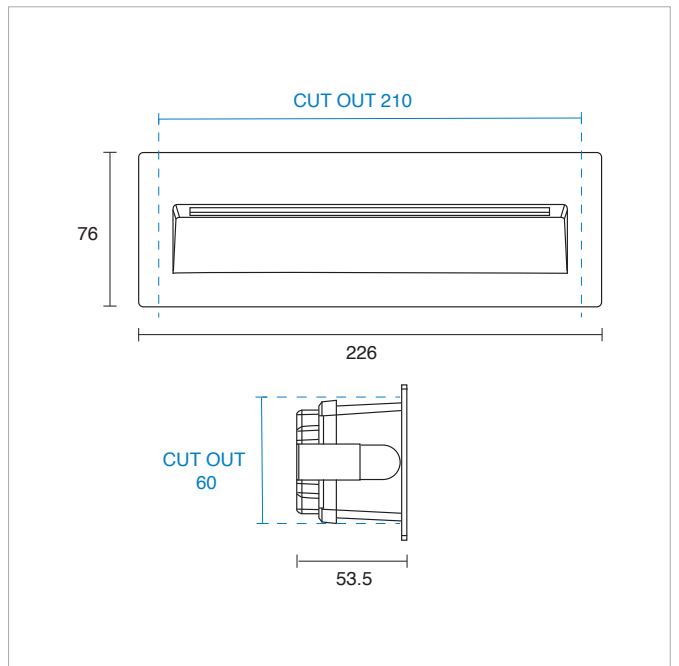

DESIGN

- Architectural Design
- Compact Size
- Slimline Profile
- Even Distribution
- Controlled Illumination

Black

Dark Grey

Silver

WALL-STEP SQUARE

WALL-STEP OBLONG

DOWNLIGHT / SPOTLIGHT

FIXED SURFACE MOUNTED IP65

SIZE	MEASUREMENTS (AxBmm)
XS	Ø 52.2 x 140
S	Ø 62 x 172
M	Ø 75.6 x 210
L	Ø 75.6 x 210

ADJUSTABLE SURFACE MOUNTED IP54

SIZE	MEASUREMENTS (AxBxCmm)
XS	Ø 52.2 x 85 x 85
S	Ø 62 x 100 x 100
M	Ø 75.6 x 120 x 120