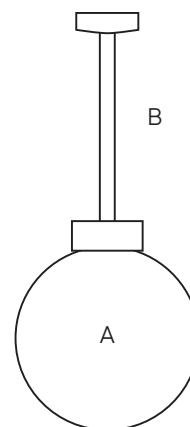

Black

**STELLA WALL LIGHT****STELLA CRACKLE****STELLA SUSPENDED****WALL LIGHT FIXED SURFACE MOUNTED**

SIZE	MEASUREMENTS (AxBxCmm)
XS	Ø 100 x Ø 47 x 25
S	Ø 150 x Ø 47 x 25

**CRACKLE WALL LIGHT FIXED SURFACE MOUNTED**

SIZE	MEASUREMENTS (AxBxCmm)
XS	Ø 100 x Ø 47 x 25

ROD SUSPENDED

SIZE	MEASUREMENTS (AxBmm)
XS	Ø 100 x 150
S	Ø 150 x 150

Research, innovation and creativity. Introducing our great outdoors.

Outdoor lighting is one of the most challenging mediums of design. It goes without saying that users demand products of maximum quality – but importantly we are also constantly looking for innovative solutions, technical excellence, and consistent performances for the awe-inspiring and sophisticated world of outdoor luminaire design.