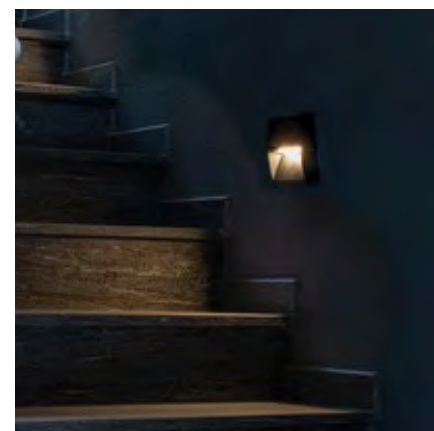

Square Step Light