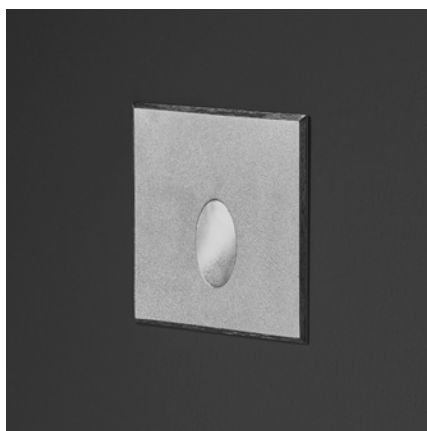

STEP key features

FINISHES

- Textured Grey

TECHNICAL DESIGN

- CREE LED
- 3000K
- Fixed Recessed Mounting
- Ballast Integral
- 1W
- CRI 80
- 60lm
- Asymmetric 80° Beam Angle Distribution
- IP Rating IP65
- IK Rating IK07
- Non-Dimmable
- Stainless Steel AISI 316
- 5-Year Warranty

DESIGN

- Architectural Design
- Textured Finish
- Compact Size
- Slimline Profile
- Even Distribution
- Controlled Illumination
- Robust Design
- Heavy Duty

Quadro