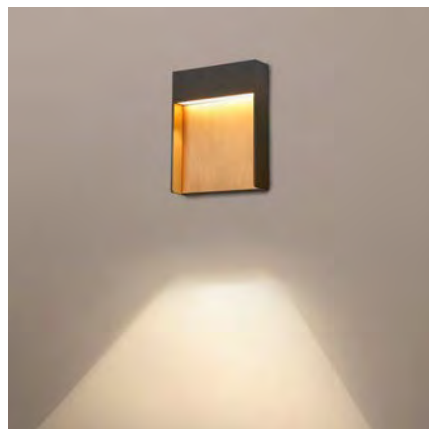

Fantastic illumination