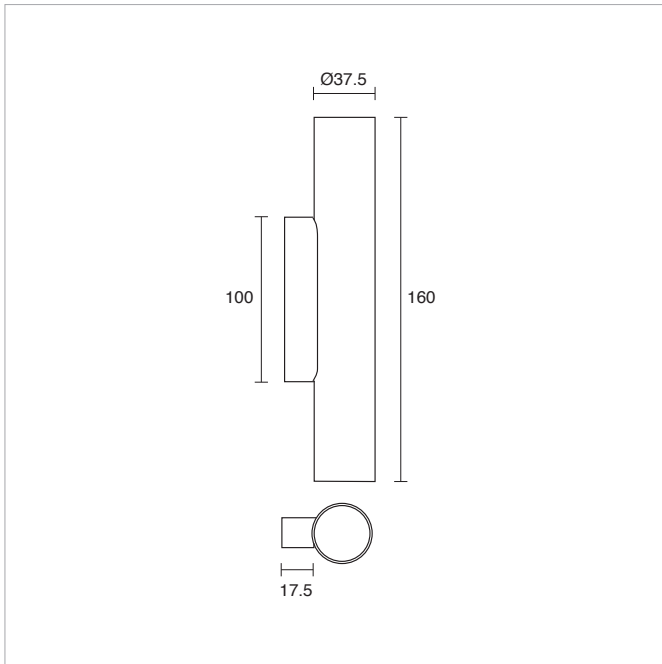

TWIGGY PILLAR WALL LIGHT