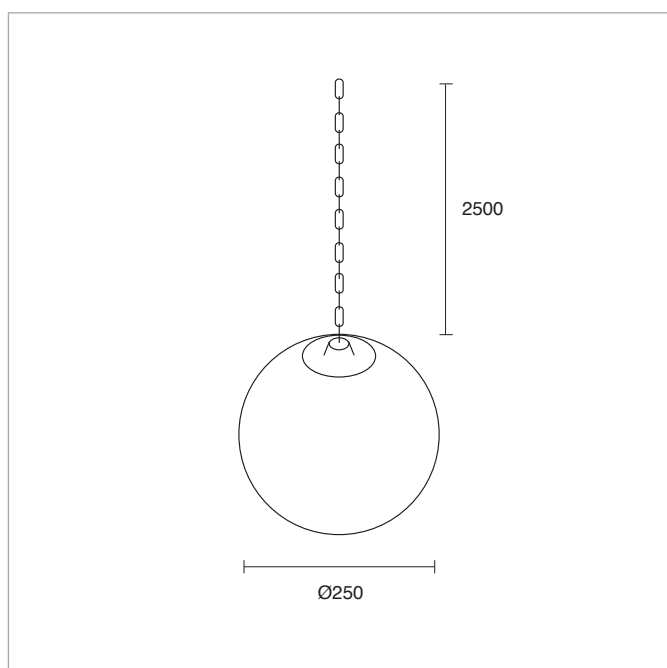

ROTOBALL SWING XS SUSPENDED

ROTOBALL SWING S SUSPENDED

STELLA key features

SIZES

XS

S

FINISHES

- Aged Brass
- Brushed Brass
- Black
- White
- Custom