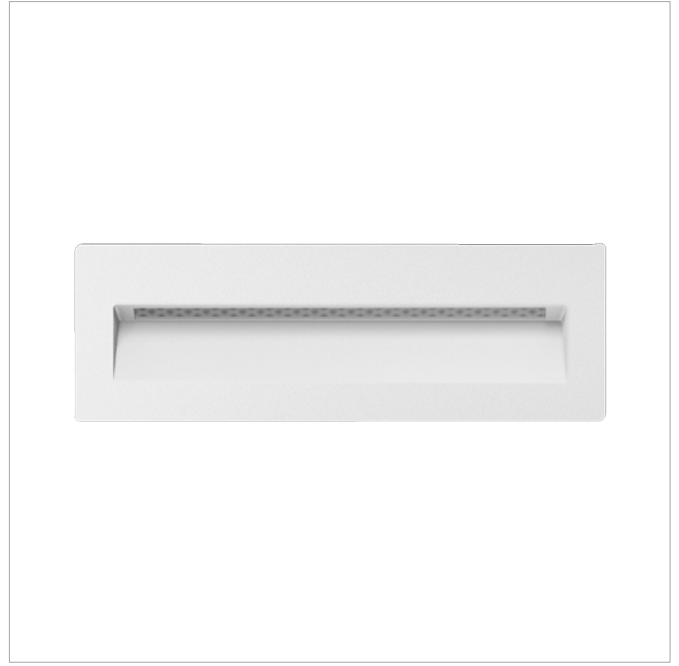

DESIGN

- Architectural Design
- Compact Size
- Slimline Profile
- Even Distribution
- Controlled Illumination

Black

Dark Grey

Silver

WALL-STEP SQUARE

WALL-STEP OBLONG

DOWNLIGHT / SPOTLIGHT