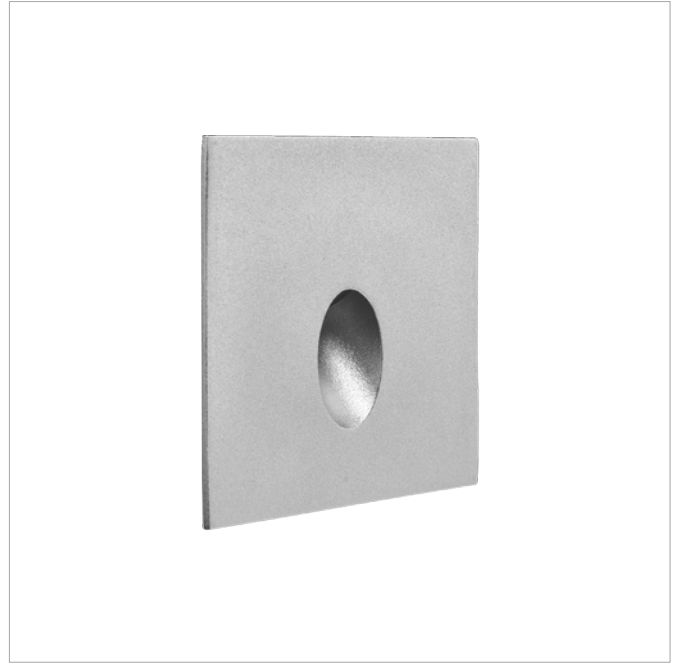

STEP QUADRO