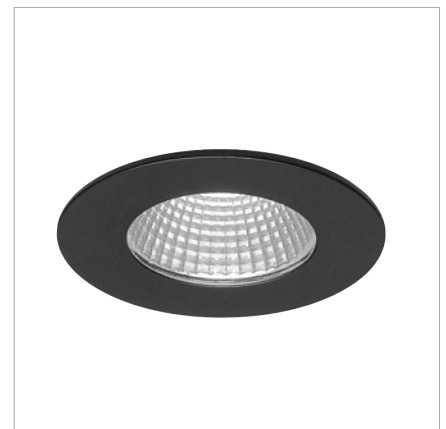

PIREQ IP key features

FINISHES

- Brushed Aluminium
- Matt White
- Matt Black

TECHNICAL DESIGN

LED
3000K
Ballast Remote
240V
11W
Forward Current 500mA
CRI 80
910lm
38° Beam Angle Distribution
IP Rating IP65
Non-Dim / Phase-Cut /
1-10V / DALI
Material Aluminum
Lifetime 40000hrs

DESIGN

Architectural Design
Compact Size
Slimline Profile
Even Distribution
Controlled Illumination
Robust Design
Low Glare

Matt Black