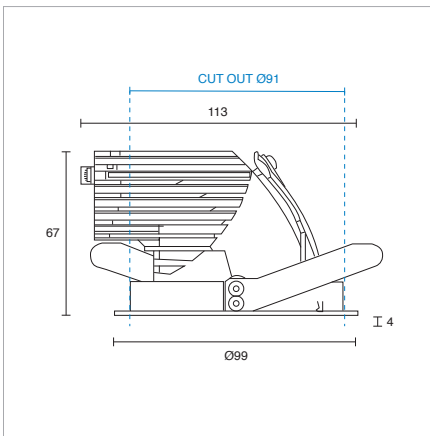

DESIGN

Textured Powdercoat
Global Adaptors
Fully Adjustable
Various Mounting Options
Customisation Available
5-Year Warranty

Adjustable

High Output

Petite Design

KIT DOWNLIGHT

KIT MINI DOWNLIGHT

**KIT MINI TRIMLESS
DOWNLIGHT**