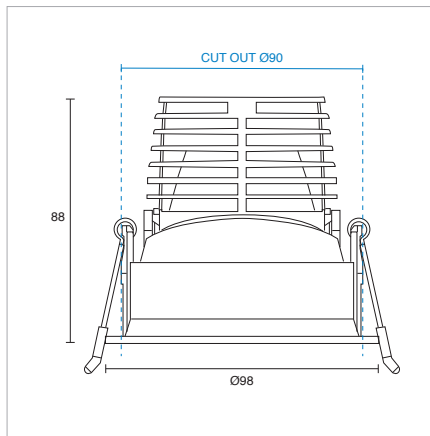

DESIGN

Textured Powdercoat
Global Adaptors
Fully Adjustable
Various Mounting Options
Customisation Available
5-Year Warranty

Adjustable

High Output

Petite Design

KIT DOWNLIGHT

KIT MINI DOWNLIGHT

**KIT MINI TRIMLESS
DOWNLIGHT**