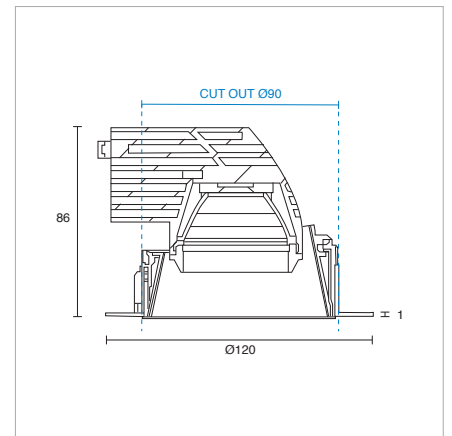

DESIGN

Textured Powdercoat
Global Adaptors
Fully Adjustable
Various Mounting Options
Customisation Available
5-Year Warranty

Adjustable

High Output

Petite Design

KIT DOWNLIGHT

KIT MINI DOWNLIGHT

**KIT MINI TRIMLESS
DOWNLIGHT**