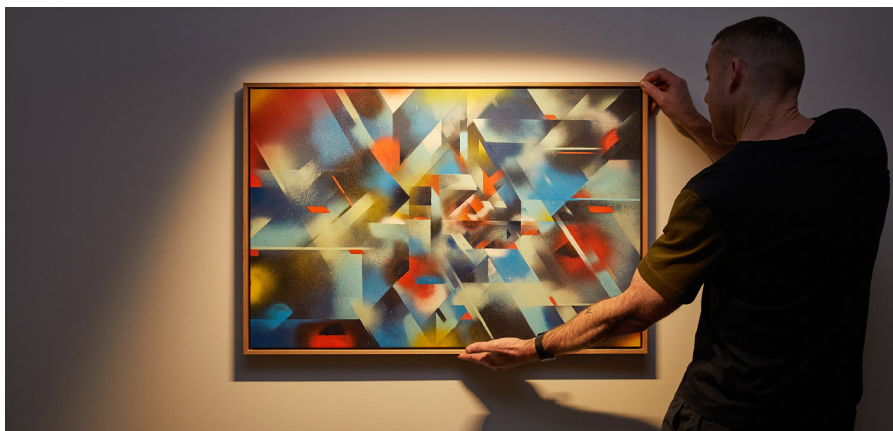

TRACKLIGHT

Precision Meets Punch INGOT

INGOT key features

FINISHES

- Textured White
- Textured Black
- Custom

TECHNICAL DESIGN

Bridgelux SMD LED5050 Light Source
2700K/3000K/4000K
CRI90
Colour Consistency
70° x 70° Wall Washing Beam Angle
39W
High LOR
High Efficacy
Non-Dimmable

DESIGN

Textured Powder Coated Aluminium Housing
Glossy Chrome PC Reflector
Powergear 3-Circuit Central Track Adaptor
Well-Engineered Heatsink
Rotate & Tilt
Precise Wall Washing Distribution

In the frame

INGOT WW TRACKLIGHT

INGOT WW TRACKLIGHT
Textured White

INGOT WW TRACKLIGHT
Textured Black

Precision Meets Punch.

INGOT, is the new kid on the block. And it's creating quite a stir. Designed and created with one thing in mind – precision meets punch (ok that's two things), but if it is the preciser than precise light you're after, the **INGOT** tracklight will give you a perfect wash and sharp edged-curtain of light. Ideal for applications such as gallery lighting to retail lighting in making whatever is on display look its absolute best. And brightest.