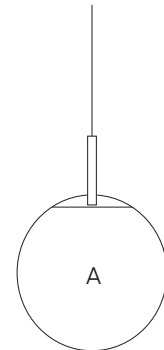

E27 Frosted Globe

2700K / 3000K / 4000K

CRI80
(CRI90 available on request)

DESIGN

Spherical Design

Bistro Style

Customisable

Various Sizes

SIZE	MEASUREMENTS (Amm)
XS	Ø 200
S	Ø 250
M	Ø 300

HALF SPHERE

SIZE	MEASUREMENTS (Amm)
XS	Ø 200
S	Ø 250
M	Ø 300

Timeless Design.

When designing the **PERENE** the concept went through thousands of product focus groups and creative agencies – before we arrived at... a ball. Ok, we jest, but the **PERENE** is indeed a classic design. And it's not just any ball. It's considered and focused engineering makes it a breeze to customise for your project – suspended, rod mounted, this size, that size, this colour. Just simple, honest, beautiful and basic design that'll elevate your space.