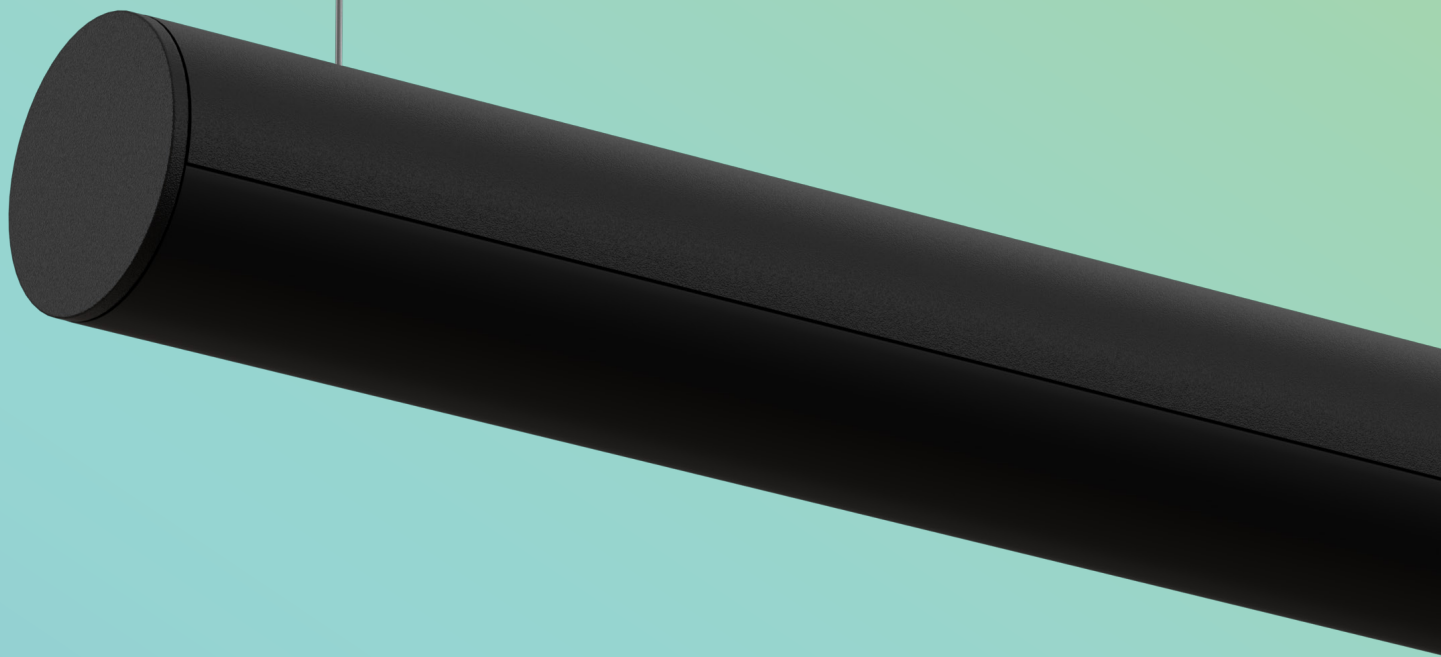

PANORAMA SMOOTH key features

FINISHES

- Textured Black
- Textured White
- Textured Silver
- Dulux Pale Eucalypt
- Ombre
- Custom

TECHNICAL DESIGN

- Multiple CCT Options Available
- Phase-Cut / 1-10V / DALI / Bluetooth Dimmable
- Recessed & Surface Mounted Canopies
- Maximum 30W
- Opal / Frost / Smoked Diffusers Available
- Rod, Cloth Flex & Floating Flex Suspensions Available
- RGB & RGBW Options
- Tunable White Options
- Dim to Warm Options

DESIGN

- Locally-made
- Architectural Design
- Architectural Powdercoat
- Customisable
- Various Lengths & Sizes
- Suspended & Wall Mounted Styles

Custom pendant insert

OMBRE SPITFIRE PENDANT & WALL LIGHT

PANORAMA SMOOTH SUSPENDED
Textured Silver with Opal Diffuser

PANORAMA SMOOTH WALL MOUNTED
Textured Black with Opal Diffuser

It's A Smooth Operator.

The full circle of unique uniqueness that's been created with the creative in mind. You can use it by itself as a pendant or to provide illumination for your custom creations. With **PANORAMA**, your space is your canvas.

PANORAMA SMOOTH
SUSPENDED
Textured Black with Smoked Diffuser

CREATE
unlimited edition lighting

+61 3 9486 3699
sales@ambienclighting.com.au
ambienclighting.com.au