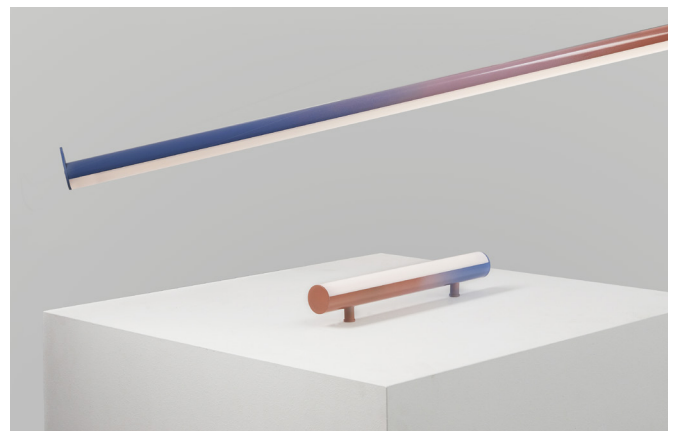

PANORAMA SMOOTH key features

FINISHES

- Textured Black
- Textured White
- Textured Silver
- Dulux Pale Eucalypt
- Ombre
- Custom

TECHNICAL DESIGN

- Multiple CCT Options Available
- Phase-Cut / 1-10V / DALI / Bluetooth Dimmable
- Recessed & Surface Mounted Canopies
- Maximum 30W
- Opal / Frost / Smoked Diffusers Available
- Rod, Cloth Flex & Floating Flex Suspensions Available
- RGB & RGBW Options
- Tunable White Options
- Dim to Warm Options

DESIGN

- Locally-made
- Architectural Design
- Architectural Powdercoat
- Customisable
- Various Lengths & Sizes
- Suspended & Wall Mounted Styles

Custom pendant insert

OMBRE SPITFIRE PENDANT & WALL LIGHT

PANORAMA SMOOTH SUSPENDED
Textured Silver with Opal Diffuser

PANORAMA SMOOTH WALL MOUNTED
Textured Black with Opal Diffuser

It's A Smooth Operator.

The full circle of unique uniqueness that's been created with the creative in mind. You can use it by itself as a pendant or to provide illumination for your custom creations. With **PANORAMA**, your space is your canvas.

PANORAMA SMOOTH
SUSPENDED
Textured Black with Smoked Diffuser

CREATE
unlimited edition lighting

+61 3 9486 3699
sales@ambienclighting.com.au
ambienclighting.com.au