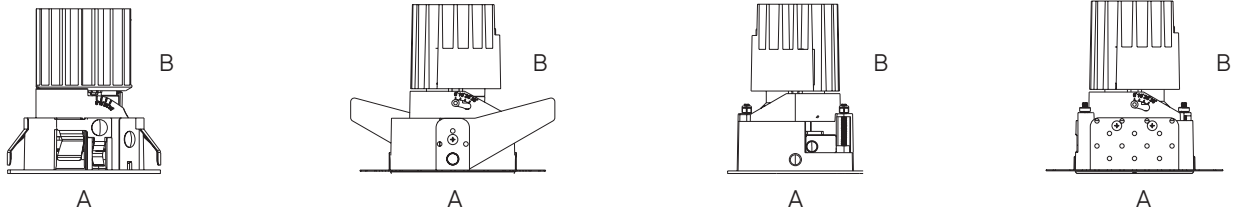

OLIO WALL WASHER
Textured Black & Matt

OLIO WALL WASHER TRIMLESS
Textured Black & Matt

OLIO XS

SHAPE	MEASUREMENTS (AxBmm)	CUT OUT (mm)
Round Trim	Ø 55 x 60	Ø 45
Square Trim	(55 x 55) x 60	Ø 45 x 45

OLIO S

SHAPE	MEASUREMENTS (AxBmm)	CUT OUT (mm)
Round Trim	Ø 78 x 98	Ø 68
Round Trimless	Ø 110 x 98	Ø 70
Square Trim	78 x 78 x 98	68 x 68
Square Trimless	100 x 100 x 98	70 x 70

OLIO M

SHAPE	MEASUREMENTS (AxBmm)	CUT OUT (mm)
Round Trim	Ø 110 x 128	Ø 100
Round Trimless	Ø 148 x 128	Ø 108
Square Trim	(107 x 107) x 129	96 x 96
Square Trimless	(140 x 140) x 129	104 x 104
Wall Washer Trim	Ø 110 x 128	Ø 100
Wall Washer Trimless	Ø 148 x 128	Ø 108

OLIO L

SHAPE	MEASUREMENTS (AxBmm)	CUT OUT (mm)
Round Trim	Ø 137 x 159	Ø 125
Round Trimless	Ø 173 x 159	Ø 132

OLIO XL

SHAPE	MEASUREMENTS (AxBmm)	CUT OUT (mm)
Round Trim	Ø 162 x 190	Ø 150
Round Trimless	Ø 198 x 190	Ø 158