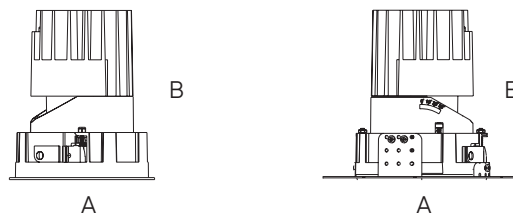

OLIO WALL WASHER
Textured Black & Matt

OLIO WALL WASHER TRIMLESS
Textured Black & Matt

OLIO XS

SHAPE	MEASUREMENTS (AxBmm)	CUT OUT (mm)
Round Trim	Ø 55 x 60	Ø 45
Square Trim	(55 x 55) x 60	Ø 45 x 45

OLIO S

SHAPE	MEASUREMENTS (AxBmm)	CUT OUT (mm)
Round Trim	Ø 78 x 98	Ø 68
Round Trimless	Ø 110 x 98	Ø 70
Square Trim	78 x 78 x 98	68 x 68
Square Trimless	100 x 100 x 98	70 x 70

OLIO M

SHAPE	MEASUREMENTS (AxBmm)	CUT OUT (mm)
Round Trim	Ø 110 x 128	Ø 100
Round Trimless	Ø 148 x 128	Ø 108
Square Trim	(107 x 107) x 129	96 x 96
Square Trimless	(140 x 140) x 129	104 x 104
Wall Washer Trim	Ø 110 x 128	Ø 100
Wall Washer Trimless	Ø 148 x 128	Ø 108

OLIO L

SHAPE	MEASUREMENTS (AxBmm)	CUT OUT (mm)
Round Trim	Ø 137 x 159	Ø 125
Round Trimless	Ø 173 x 159	Ø 132

OLIO XL

SHAPE	MEASUREMENTS (AxBmm)	CUT OUT (mm)
Round Trim	Ø 162 x 190	Ø 150
Round Trimless	Ø 198 x 190	Ø 158