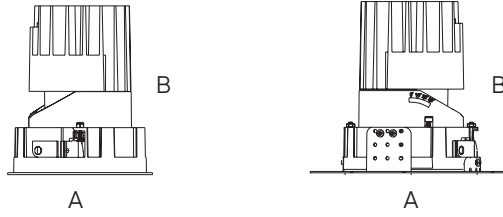

OLIO WALL WASHER
Textured Black & Matt

OLIO WALL WASHER TRIMLESS
Textured Black & Matt

OLIO XS

SHAPE	MEASUREMENTS (AxBmm)	CUT OUT (mm)
Round Trim	Ø 55 x 60	Ø 45
Square Trim	(55 x 55) x 60	Ø 45 x 45

OLIO S

SHAPE	MEASUREMENTS (AxBmm)	CUT OUT (mm)
Round Trim	Ø 78 x 98	Ø 68
Round Trimless	Ø 110 x 98	Ø 70
Square Trim	78 x 78 x 98	68 x 68
Square Trimless	100 x 100 x 98	70 x 70

OLIO M

SHAPE	MEASUREMENTS (AxBmm)	CUT OUT (mm)
Round Trim	Ø 110 x 128	Ø 100
Round Trimless	Ø 148 x 128	Ø 108
Square Trim	(107 x 107) x 129	96 x 96
Square Trimless	(140 x 140) x 129	104 x 104
Wall Washer Trim	Ø 110 x 128	Ø 100
Wall Washer Trimless	Ø 148 x 128	Ø 108

OLIO L

SHAPE	MEASUREMENTS (AxBmm)	CUT OUT (mm)
Round Trim	Ø 137 x 159	Ø 125
Round Trimless	Ø 173 x 159	Ø 132

OLIO XL

SHAPE	MEASUREMENTS (AxBmm)	CUT OUT (mm)
Round Trim	Ø 162 x 190	Ø 150
Round Trimless	Ø 198 x 190	Ø 158