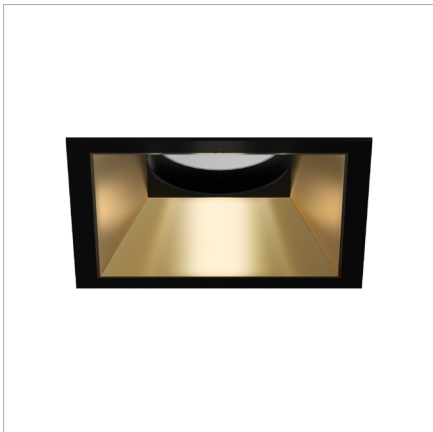

Specular

Chrome

Gold

Anti-Glare Ring

Black

White

TECHNICAL DESIGN

2700K / 3000K / 4000K

Limitless Style Options

5-Year Warranty

Mecca Armadale

Via Porta with Studio Esteta

OLIO ROUND
Textured Black & Chrome

OLIO ROUND TRIMLESS
Textured Black & Chrome

OLIO SQUARE
Textured Black & Gold

OLIO SQUARE TRIMLESS
Textured Black & Gold

OLIO WALL WASHER
Textured Black & Matt

OLIO WALL WASHER TRIMLESS
Textured Black & Matt

OLIO XS

SHAPE	MEASUREMENTS (AxBmm)	CUT OUT (mm)
Round Trim	Ø 55 x 60	Ø 45
Square Trim	(55 x 55) x 60	Ø 45 x 45

OLIO S