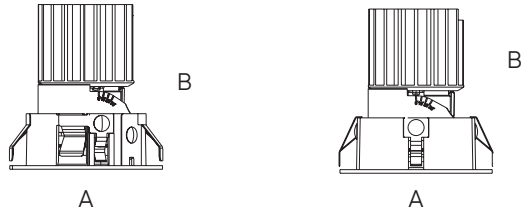

OLIO WALL WASHER
Textured Black & Matt

OLIO WALL WASHER TRIMLESS
Textured Black & Matt

OLIO XS

SHAPE	MEASUREMENTS (AxBmm)	CUT OUT (mm)
Round Trim	Ø 55 x 60	Ø 45
Square Trim	(55 x 55) x 60	Ø 45 x 45

OLIO S

SHAPE	MEASUREMENTS (AxBmm)	CUT OUT (mm)
Round Trim	Ø 78 x 98	Ø 68
Round Trimless	Ø 110 x 98	Ø 70
Square Trim	78 x 78 x 98	68 x 68
Square Trimless	100 x 100 x 98	70 x 70

OLIO M

SHAPE	MEASUREMENTS (AxBmm)	CUT OUT (mm)
Round Trim	Ø 110 x 128	Ø 100
Round Trimless	Ø 148 x 128	Ø 108
Square Trim	(107 x 107) x 129	96 x 96
Square Trimless	(140 x 140) x 129	104 x 104
Wall Washer Trim	Ø 110 x 128	Ø 100
Wall Washer Trimless	Ø 148 x 128	Ø 108

OLIO L

SHAPE	MEASUREMENTS (AxBmm)	CUT OUT (mm)
Round Trim	Ø 137 x 159	Ø 125
Round Trimless	Ø 173 x 159	Ø 132

OLIO XL

SHAPE	MEASUREMENTS (AxBmm)	CUT OUT (mm)
Round Trim	Ø 162 x 190	Ø 150
Round Trimless	Ø 198 x 190	Ø 158