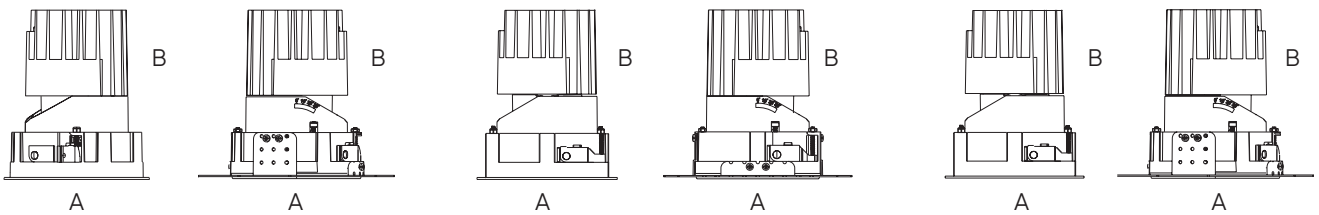

OLIO WALL WASHER
Textured Black & Matt

OLIO WALL WASHER TRIMLESS
Textured Black & Matt

OLIO XS

SHAPE	MEASUREMENTS (AxBmm)	CUT OUT (mm)
Round Trim	Ø 55 x 60	Ø 45
Square Trim	(55 x 55) x 60	Ø 45 x 45

OLIO S

SHAPE	MEASUREMENTS (AxBmm)	CUT OUT (mm)
Round Trim	Ø 78 x 98	Ø 68
Round Trimless	Ø 110 x 98	Ø 70
Square Trim	78 x 78 x 98	68 x 68
Square Trimless	100 x 100 x 98	70 x 70

OLIO M

SHAPE	MEASUREMENTS (AxBmm)	CUT OUT (mm)
Round Trim	Ø 110 x 128	Ø 100
Round Trimless	Ø 148 x 128	Ø 108
Square Trim	(107 x 107) x 129	96 x 96
Square Trimless	(140 x 140) x 129	104 x 104
Wall Washer Trim	Ø 110 x 128	Ø 100
Wall Washer Trimless	Ø 148 x 128	Ø 108

OLIO L

SHAPE	MEASUREMENTS (AxBmm)	CUT OUT (mm)
Round Trim	Ø 137 x 159	Ø 125
Round Trimless	Ø 173 x 159	Ø 132

OLIO XL

SHAPE	MEASUREMENTS (AxBmm)	CUT OUT (mm)
Round Trim	Ø 162 x 190	Ø 150
Round Trimless	Ø 198 x 190	Ø 158