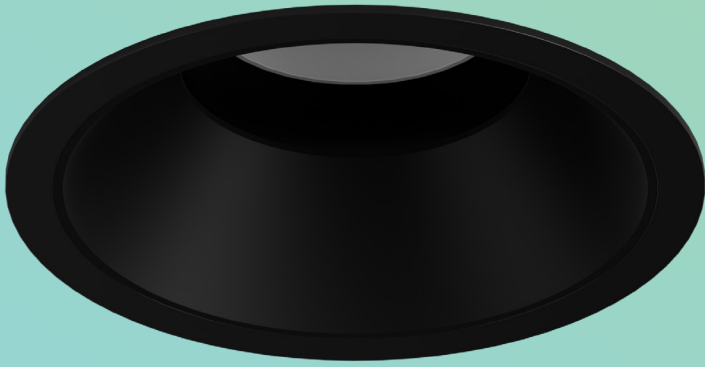

OLIO WALL WASHER
Textured Black & Matt

OLIO WALL WASHER TRIMLESS
Textured Black & Matt

OLIO XS

SHAPE	MEASUREMENTS (AxBmm)	CUT OUT (mm)
Round Trim	Ø 55 x 60	Ø 45
Square Trim	(55 x 55) x 60	Ø 45 x 45

OLIO S

SHAPE	MEASUREMENTS (AxBmm)	CUT OUT (mm)
Round Trim	Ø 78 x 98	Ø 68
Round Trimless	Ø 110 x 98	Ø 70
Square Trim	78 x 78 x 98	68 x 68
Square Trimless	100 x 100 x 98	70 x 70

OLIO M

SHAPE	MEASUREMENTS (AxBmm)	CUT OUT (mm)
Round Trim	Ø 110 x 128	Ø 100
Round Trimless	Ø 148 x 128	Ø 108
Square Trim	(107 x 107) x 129	96 x 96
Square Trimless	(140 x 140) x 129	104 x 104
Wall Washer Trim	Ø 110 x 128	Ø 100
Wall Washer Trimless	Ø 148 x 128	Ø 108

OLIO L

SHAPE	MEASUREMENTS (AxBmm)	CUT OUT (mm)
Round Trim	Ø 137 x 159	Ø 125
Round Trimless	Ø 173 x 159	Ø 132

OLIO XL

SHAPE	MEASUREMENTS (AxBmm)	CUT OUT (mm)
Round Trim	Ø 162 x 190	Ø 150
Round Trimless	Ø 198 x 190	Ø 158