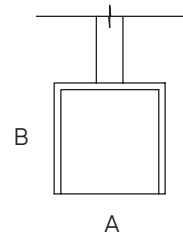

Customisable

Various Lengths & Sizes

Australian-made

Mounting options

CONCERTO SUSPENDED
Textured White with Opal Diffuser

CONCERTO SUSPENDED
Solid Brass with Opal Diffuser

| SUSPENDED ROD / CLOTH FLEX / FLOATING FLEX | |
|--------------------------------------------|----------------------|
| SIZE | MEASUREMENTS (AxBmm) |
| XS | 25 x 25 |
| S | 40 x 40 |
| M | 50 x 50 |
| STANDARD LENGTHS (mm) | |
| 1200 | |
| 1600 | |
| 2000 | |
| 2400 | |
| 2800 | |
| 3200 | |
| 3600 | |
| 4000 | |
| 4400 | |
| 4800 | |