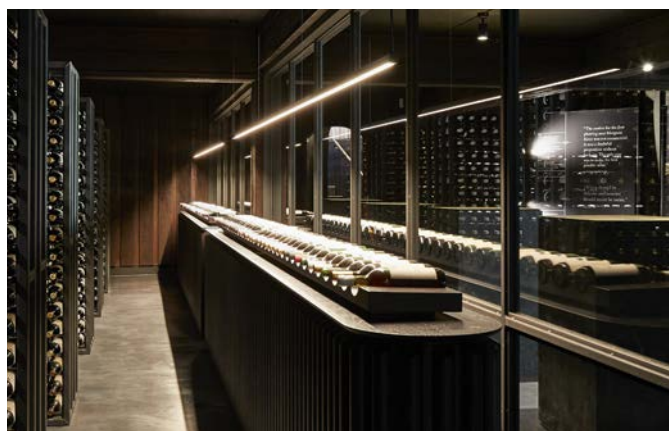

CONCERTO key features

SIZES

XS

S

M

FINISHES

- Solid Brass*
- Textured Black
- Deuce Black
- Textured White
- Deuce White
- Dulux Pale Eucalypt
- Ombre
- Custom

*Up to maximum 3600mm length;
paint brass available beyond this length.

TECHNICAL DESIGN

Multiple CCT Options

Phase-Cut / 1-10V / DALI /
Bluetooth Dimmable

Recessed & Surface Mounted
Canopies

Down Only & Up-Down
options available

Up to 40W/m Downlight option
and 20W/m Uplight option

Rod, Cloth Flex & Floating Flex
suspensions available

Opal & Smoked Diffusers

Tunable White Options

Dim to Warm Options

RGB & RGBW options

DESIGN

Locally-made

Architectural Design

Solid Metal Finishes

Architectural Powder Coated
Finishes

Customisable

Various Lengths & Sizes

Australian-made