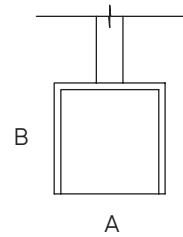

SUSPENDED ROD / CLOTH FLEX / FLOATING FLEX

SIZE	MEASUREMENTS (AxBmm)
XS	25 x 25
S	40 x 40
M	50 x 50

STANDARD LENGTHS (mm)
1200
1600
2000
2400
2800
3200
3600
4000
4400
4800

Custom available on request.

Hit The Right Note.