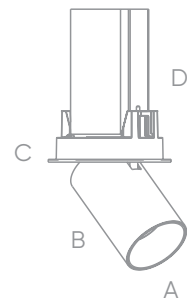

TRACKLIGHTS

SIZE	MEASUREMENTS (AxBmm)
XXS	Ø 35 x 120
XS	Ø 52.2 x 140
S	Ø 62 x 172
M	Ø 75.6 x 210
L	Ø 87.5 x 235

SEMI-RECESSED SPOTLIGHTS

SIZE	MEASUREMENTS (AxBmm)
XXS	Ø 35 x 120
XS	Ø 52.2 x 140
S	Ø 62 x 172
M	Ø 75.6 x 180

SURFACE ADJUSTABLE SPOTLIGHTS

SIZE	MEASUREMENTS (AxBxCmm)
XXS	Ø 35 x 65 (housing) x 65 (gear box)
XS	Ø 52 x 85 (housing) x 85 (gear box)
S	Ø 62 x 100 (housing) x 100 (gear box)
S DALI	Ø 62 x 100 (housing) x 130 (gear box)
M	Ø 75.6 x 120 (housing) x 120 (gear box)

SURFACE FIXED SPOTLIGHTS

SIZE	MEASUREMENTS (AxBmm)
XXS	Ø 35 x 120
XS	Ø 52.2 x 140
S	Ø 62 x 172
M	Ø 75.6 x 210
L	Ø 87.5 x 235

PENDANTS

SIZE	MEASUREMENTS (AxBmm)
XXS	Ø 35 x 120
XS	Ø 52.2 x 140
S	Ø 62 x 172
M	Ø 75.6 x 210
L	Ø 87.5 x 235

TRIM DOWNLIGHTS

SIZE	MEASUREMENTS (AxBxCxDmm)
XXS	Ø 35 x 75 (tube) ; Ø 70 x 97 (housing)
XS	Ø 52.2 x 85 (tube) ; Ø 99 x 118 (housing)
S	Ø 62 x 100 (tube) ; Ø 100 x 137 (housing)
M	Ø 75.6 x 120 (tube) ; Ø 128 x 156 (housing)
L	Ø 87.5 x 140 (tube) ; Ø 138.5 x 172 (housing)