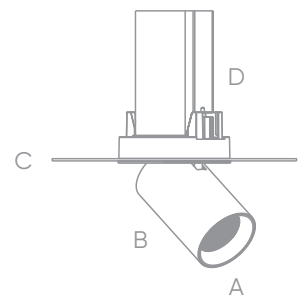

TRIMLESS DOWNLIGHTS

SIZE	MEASUREMENTS (AxBxCxDmm)
XS	Ø 52.2 x 85 (tube) ; Ø 160 x 118 (housing)
S	Ø 62 x 100 (tube) ; Ø 220 x 137 (housing)
M	Ø 75.6 x 120 (tube) ; Ø 220 x 156 (housing)
L	Ø 87.5 x 140 (tube) ; Ø 220 x 176.5m (housing)