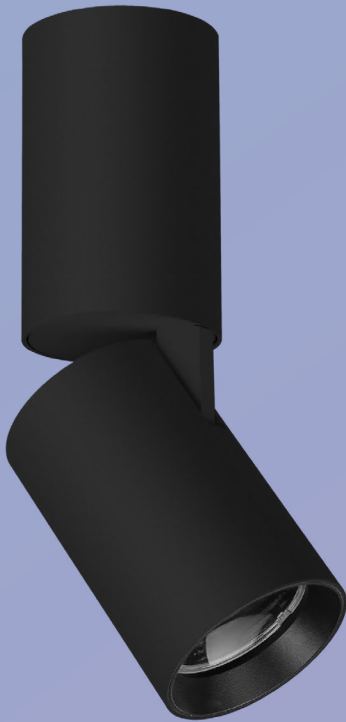

Made to Make a Difference.

Whether it's your space or footprint, the **ANDRO** series is designed with ideas in mind. Designed & developed by ambience in big bad Bundoora, the **ANDRO** luminaire family is a marriage of masculine and feminine characteristics into the one perfectly engineered, harmonious and ambiguous form. It's also a **Good Design Award Winner** for Product Design in recognition of outstanding design and innovation.

ANDRO
SURFACE ADJUSTABLE
Textured Black

andro.
by ambience

+61 3 9486 3699
sales@ambienclighting.com.au
ambienclighting.com.au