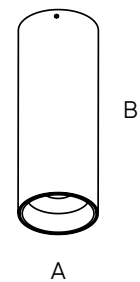

SEMI-RECESSED SPOTLIGHTS

SIZE	MEASUREMENTS (AxBmm)
XXS	Ø 35 x 120
XS	Ø 52.2 x 140
S	Ø 62 x 172
M	Ø 75.6 x 180

SURFACE ADJUSTABLE SPOTLIGHTS

SIZE	MEASUREMENTS (AxBxCmm)
XXS	Ø 35 x 75 (housing) x 75 (gear box)
XS	Ø 52 x 85 (housing) x 85 (gear box)
S	Ø 62 x 100 (housing) x 100 (gear box)
S DALI	Ø 62 x 100 (housing) x 130 (gear box)
M	Ø 75.6 x 120 (housing) x 120 (gear box)

SURFACE FIXED SPOTLIGHTS

SIZE	MEASUREMENTS (AxBmm)
XXS	Ø 35 x 120
XS	Ø 52.2 x 140
S	Ø 62 x 172
M	Ø 75.6 x 210
L	Ø 87.5 x 235

PENDANTS

SIZE	MEASUREMENTS (AxBmm)
XXS	Ø 35 x 120
XS	Ø 52.2 x 140
S	Ø 62 x 172
M	Ø 75.6 x 210
L	Ø 87.5 x 235

TRIM DOWNLIGHTS

SIZE	MEASUREMENTS (AxBxCxDmm)
XXS	Ø 35 x 75 (tube) ; Ø 70 x 97 (housing)
XS	Ø 52.2 x 85 (tube) ; Ø 99 x 118 (housing)
S	Ø 62 x 100 (tube) ; Ø 100 x 137 (housing)
M	Ø 75.6 x 120 (tube) ; Ø 128 x 156 (housing)
L	Ø 87.5 x 140 (tube) ; Ø 138.5 x 172 (housing)

TRIMLESS DOWNLIGHTS

SIZE	MEASUREMENTS (AxBxCxDmm)
XS	Ø 52.2 x 85 (tube) ; Ø 160 x 118 (housing)
S	Ø 62 x 100 (tube) ; Ø 220 x 137 (housing)
M	Ø 75.6 x 120 (tube) ; Ø 220 x 156 (housing)
L	Ø 87.5 x 140 (tube) ; Ø 220 x 176.5m (housing)