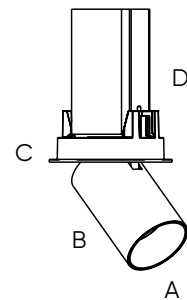

SEMI-RECESSED SPOTLIGHTS

SIZE	MEASUREMENTS (AxBmm)
XXS	Ø 35 x 120
XS	Ø 52.2 x 140
S	Ø 62 x 172
M	Ø 75.6 x 180

SURFACE ADJUSTABLE SPOTLIGHTS

SIZE	MEASUREMENTS (AxBxCmm)
XXS	Ø 35 x 75 (housing) x 75 (gear box)
XS	Ø 52 x 85 (housing) x 85 (gear box)
S	Ø 62 x 100 (housing) x 100 (gear box)
S DALI	Ø 62 x 100 (housing) x 130 (gear box)
M	Ø 75.6 x 120 (housing) x 120 (gear box)

SURFACE FIXED SPOTLIGHTS

SIZE	MEASUREMENTS (AxBmm)
XXS	Ø 35 x 120
XS	Ø 52.2 x 140
S	Ø 62 x 172
M	Ø 75.6 x 210
L	Ø 87.5 x 235

PENDANTS

SIZE	MEASUREMENTS (AxBmm)
XXS	Ø 35 x 120
XS	Ø 52.2 x 140
S	Ø 62 x 172
M	Ø 75.6 x 210
L	Ø 87.5 x 235

TRIM DOWNLIGHTS

SIZE	MEASUREMENTS (AxBxCxDmm)
XXS	Ø 35 x 75 (tube) ; Ø 70 x 97 (housing)
XS	Ø 52.2 x 85 (tube) ; Ø 99 x 118 (housing)
S	Ø 62 x 100 (tube) ; Ø 100 x 137 (housing)
M	Ø 75.6 x 120 (tube) ; Ø 128 x 156 (housing)
L	Ø 87.5 x 140 (tube) ; Ø 138.5 x 172 (housing)

TRIMLESS DOWNLIGHTS

SIZE	MEASUREMENTS (AxBxCxDmm)
XS	Ø 52.2 x 85 (tube) ; Ø 160 x 118 (housing)
S	Ø 62 x 100 (tube) ; Ø 220 x 137 (housing)
M	Ø 75.6 x 120 (tube) ; Ø 220 x 156 (housing)
L	Ø 87.5 x 140 (tube) ; Ø 220 x 176.5m (housing)