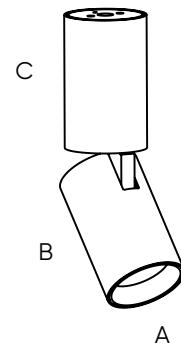

ANDRO PENDANT
Textured Black

ANDRO TRIM DOWNLIGHT
All White

ANDRO TRIMLESS DOWNLIGHT
All White

TRACKLIGHTS

SIZE	MEASUREMENTS (AxBmm)
XXS	Ø 35 x 120
XS	Ø 52.2 x 140
S	Ø 62 x 172
M	Ø 75.6 x 210
L	Ø 87.5 x 235

SEMI-RECESSED SPOTLIGHTS

SIZE	MEASUREMENTS (AxBmm)
XXS	Ø 35 x 120
XS	Ø 52.2 x 140
S	Ø 62 x 172
M	Ø 75.6 x 180

SURFACE ADJUSTABLE SPOTLIGHTS

SIZE	MEASUREMENTS (AxBxCmm)
XXS	Ø 35 x 75 (housing) x 75 (gear box)
XS	Ø 52 x 85 (housing) x 85 (gear box)
S	Ø 62 x 100 (housing) x 100 (gear box)
S DALI	Ø 62 x 100 (housing) x 130 (gear box)
M	Ø 75.6 x 120 (housing) x 120 (gear box)

SURFACE FIXED SPOTLIGHTS

SIZE	MEASUREMENTS (AxBmm)
XXS	Ø 35 x 120
XS	Ø 52.2 x 140
S	Ø 62 x 172
M	Ø 75.6 x 210
L	Ø 87.5 x 235

PENDANTS

SIZE	MEASUREMENTS (AxBmm)
XXS	Ø 35 x 120
XS	Ø 52.2 x 140
S	Ø 62 x 172
M	Ø 75.6 x 210
L	Ø 87.5 x 235

TRIM DOWNLIGHTS

SIZE	MEASUREMENTS (AxBxCxDmm)
XXS	Ø 35 x 75 (tube) ; Ø 70 x 97 (housing)
XS	Ø 52.2 x 85 (tube) ; Ø 99 x 118 (housing)
S	Ø 62 x 100 (tube) ; Ø 100 x 137 (housing)
M	Ø 75.6 x 120 (tube) ; Ø 128 x 156 (housing)
L	Ø 87.5 x 140 (tube) ; Ø 138.5 x 172 (housing)