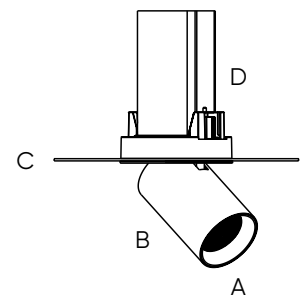

SEMI-RECESSED SPOTLIGHTS

SIZE	MEASUREMENTS (AxBmm)
XXS	Ø 35 x 120
XS	Ø 52.2 x 140
S	Ø 62 x 172
M	Ø 75.6 x 180

SURFACE ADJUSTABLE SPOTLIGHTS

SIZE	MEASUREMENTS (AxBxCmm)
XXS	Ø 35 x 75 (housing) x 75 (gear box)
XS	Ø 52 x 85 (housing) x 85 (gear box)
S	Ø 62 x 100 (housing) x 100 (gear box)
S DALI	Ø 62 x 100 (housing) x 130 (gear box)
M	Ø 75.6 x 120 (housing) x 120 (gear box)

SURFACE FIXED SPOTLIGHTS

SIZE	MEASUREMENTS (AxBmm)
XXS	Ø 35 x 120
XS	Ø 52.2 x 140
S	Ø 62 x 172
M	Ø 75.6 x 210
L	Ø 87.5 x 235

PENDANTS

SIZE	MEASUREMENTS (AxBmm)
XXS	Ø 35 x 120
XS	Ø 52.2 x 140
S	Ø 62 x 172
M	Ø 75.6 x 210
L	Ø 87.5 x 235

TRIM DOWNLIGHTS

SIZE	MEASUREMENTS (AxBxCxDmm)
XXS	Ø 35 x 75 (tube) ; Ø 70 x 97 (housing)
XS	Ø 52.2 x 85 (tube) ; Ø 99 x 118 (housing)
S	Ø 62 x 100 (tube) ; Ø 100 x 137 (housing)
M	Ø 75.6 x 120 (tube) ; Ø 128 x 156 (housing)
L	Ø 87.5 x 140 (tube) ; Ø 138.5 x 172 (housing)

TRIMLESS DOWNLIGHTS

SIZE	MEASUREMENTS (AxBxCxDmm)
XS	Ø 52.2 x 85 (tube) ; Ø 160 x 118 (housing)
S	Ø 62 x 100 (tube) ; Ø 220 x 137 (housing)
M	Ø 75.6 x 120 (tube) ; Ø 220 x 156 (housing)
L	Ø 87.5 x 140 (tube) ; Ø 220 x 176.5m (housing)